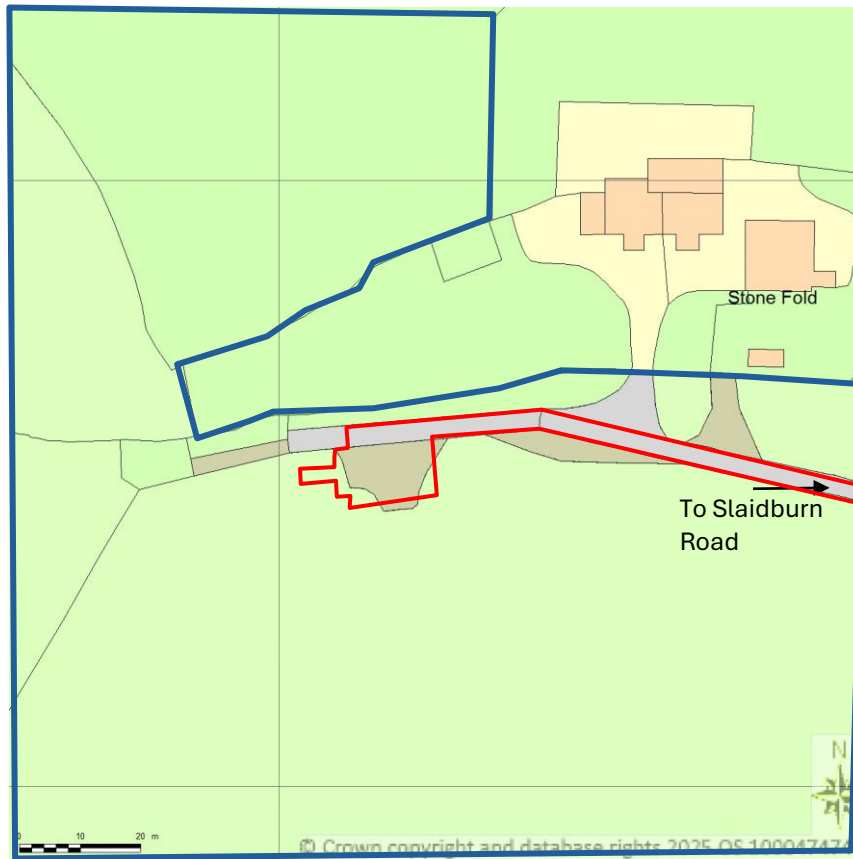

**SITE LOCATION PLAN**  
**AREA 2 HA**  
**SCALE 1:1250 on A4**  
**CENTRE COORDINATES: 370126, 447758**

Supplied by Streetwise Maps Ltd  
[www.streetwise.net](http://www.streetwise.net)  
Licence No: 100047474  
16/05/2025 09:17