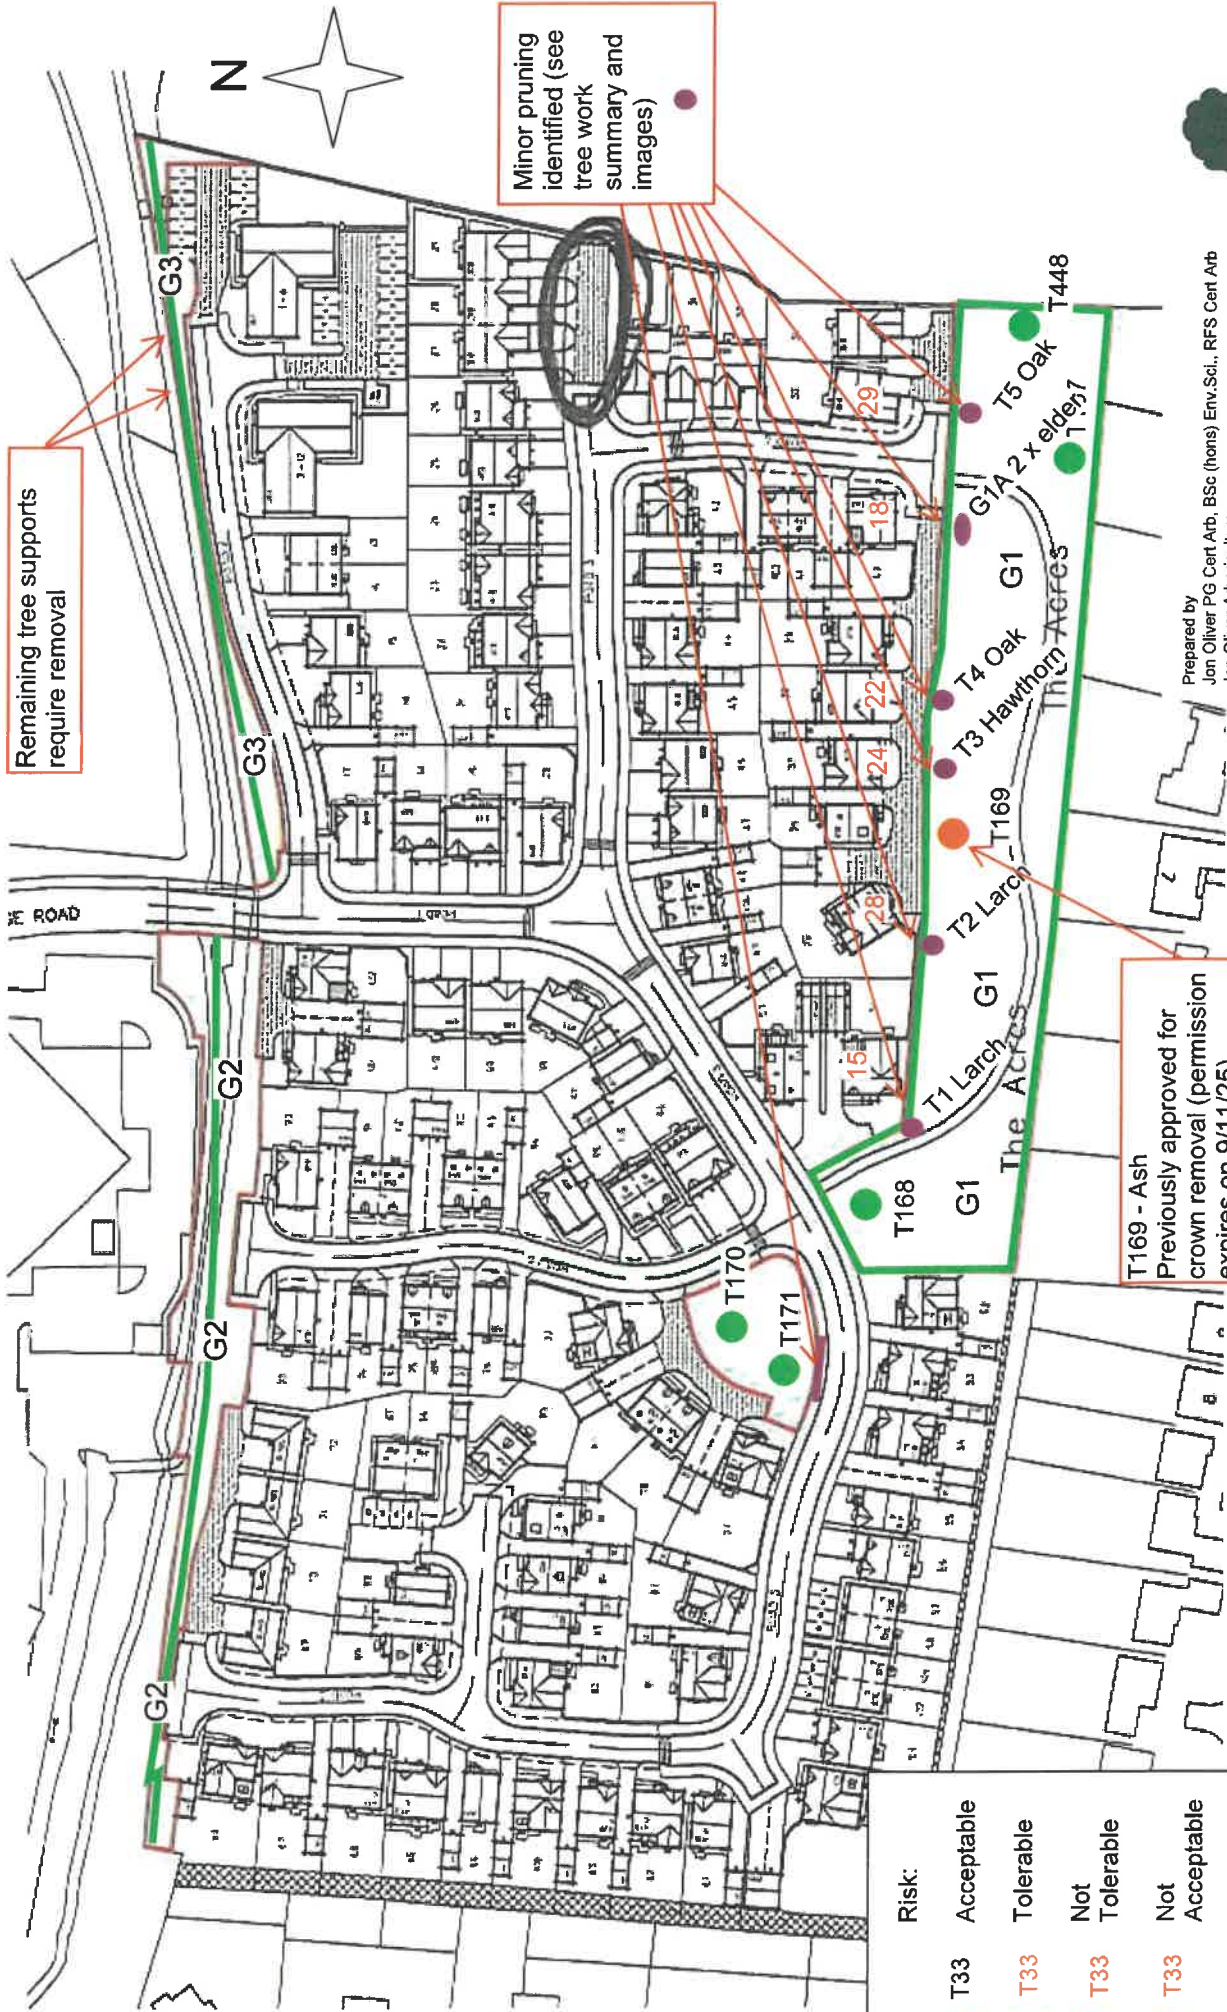

Tree location plan
Pendle Hill View BB7 9XS

Key	Risk:
● T33	Acceptable
● T33	Tolerable
● T33	Not Tolerable
● T33	Not Acceptable

Tree positions are approximate and are for indicative purposes only.
Do not scale from this plan