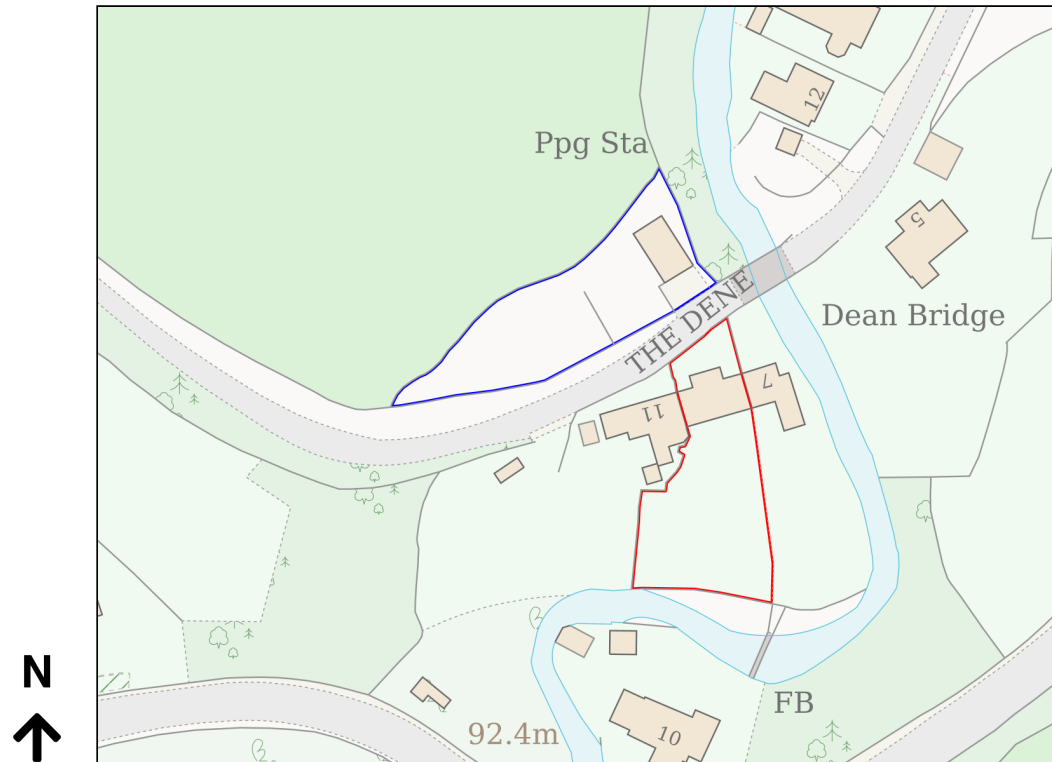

Location Plan

Site Address: Dene Cottage, 9, The Dene, Hurst Green, BB7 9QF

Date Produced: 21-May-2025

Scale: 1:1250 @A4

Planning Portal Reference: PP-14034987v1