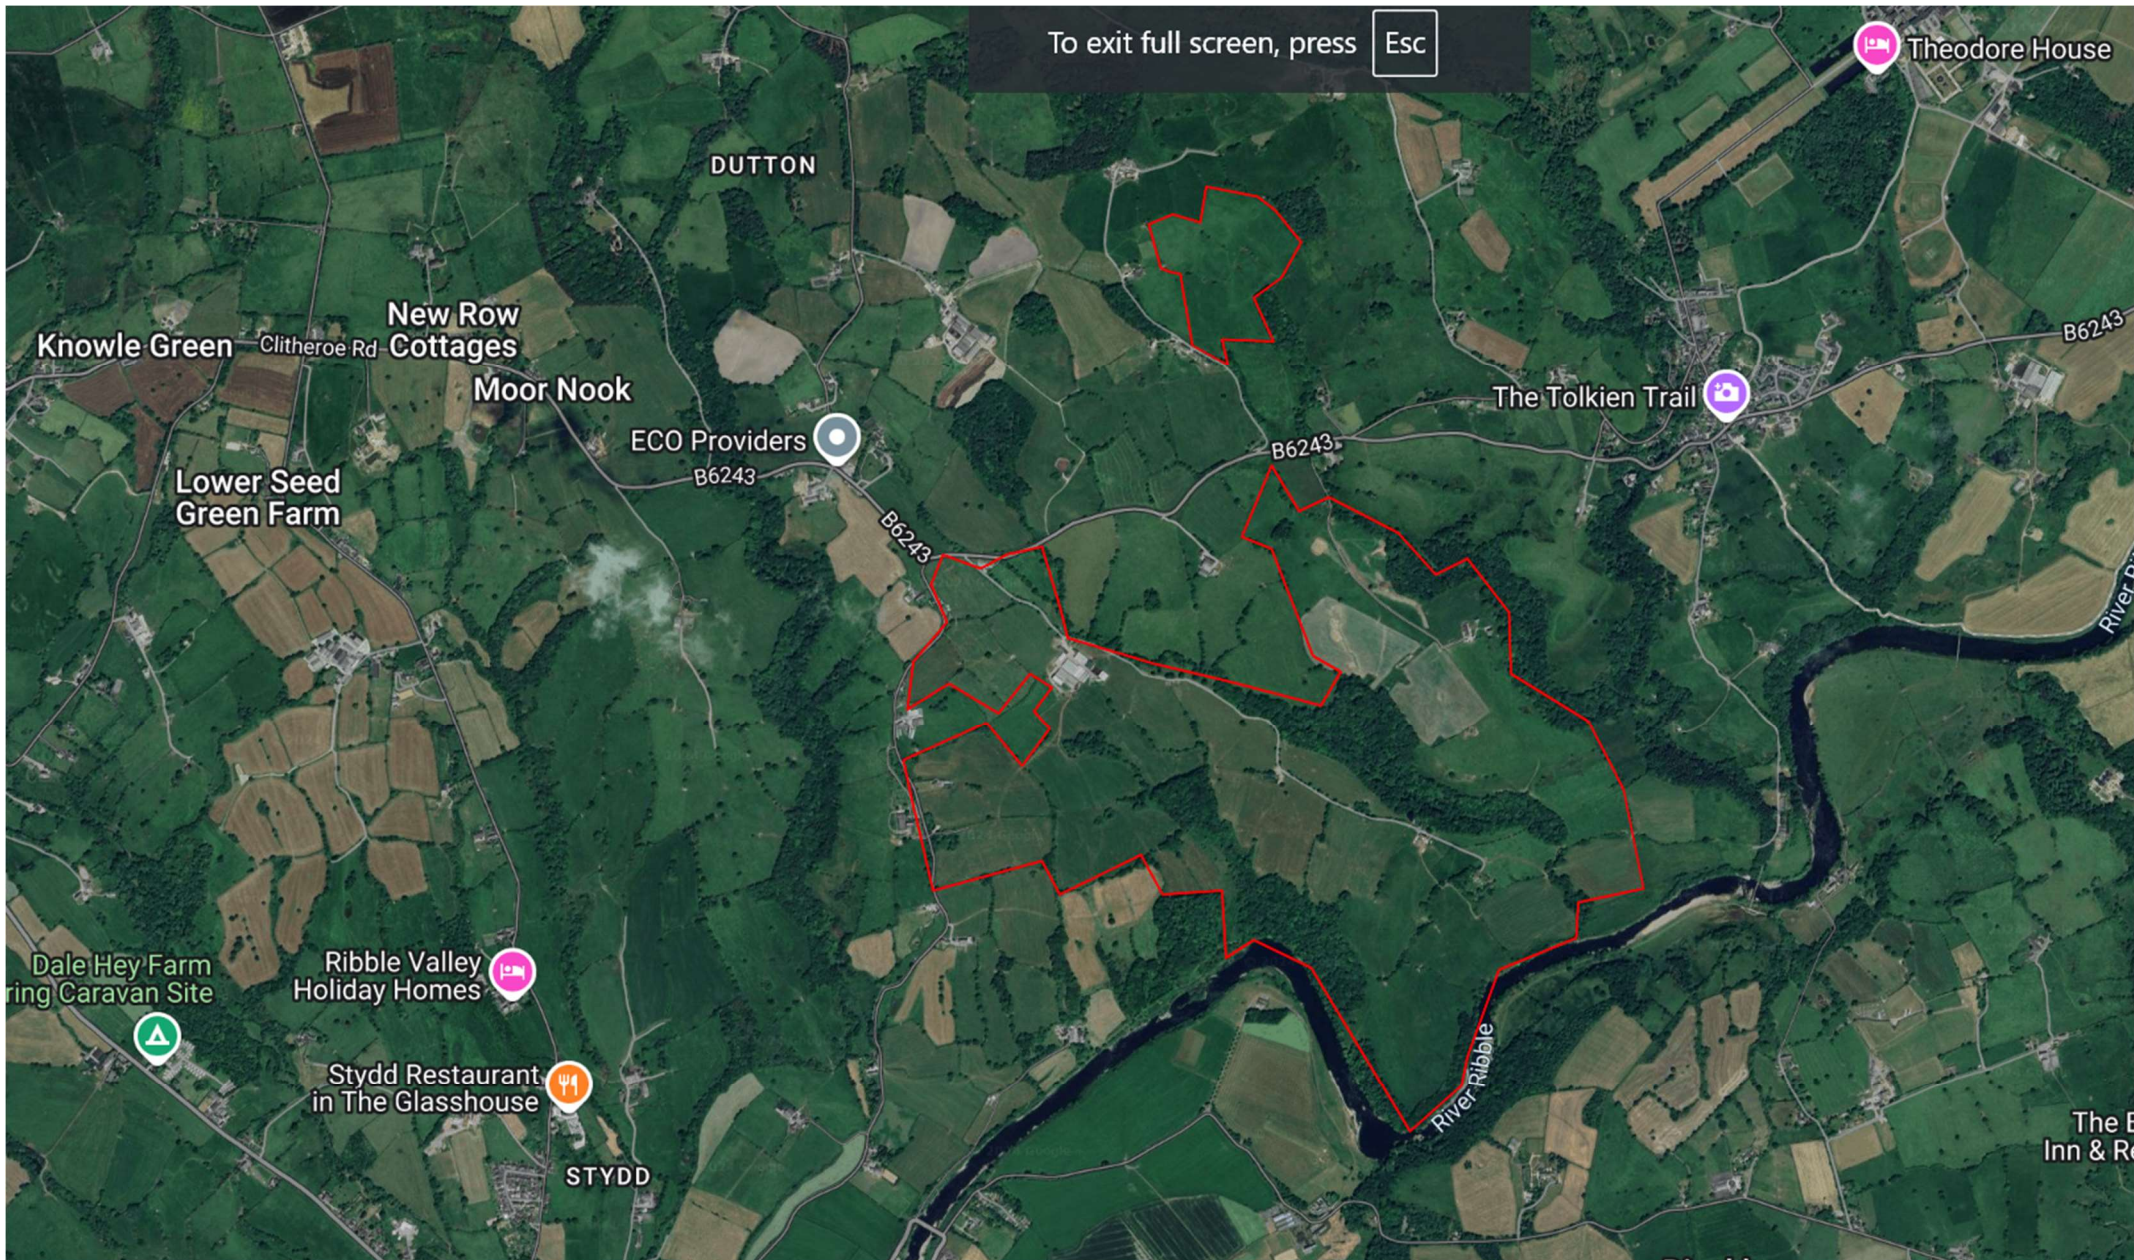

To exit full screen, press Esc

Theodore House

DUTTON

Knowle Green
New Row Cottages
Moor Nook

The Tolkien Trail

ECO Providers

Lower Seed Green Farm

B6243

B6243

B6243

Dale Hey Farm
Ring Caravan Site

Ribble Valley
Holiday Homes

Stydd Restaurant
in The Glasshouse

STYDD

River Ribble

The B
Inn & R