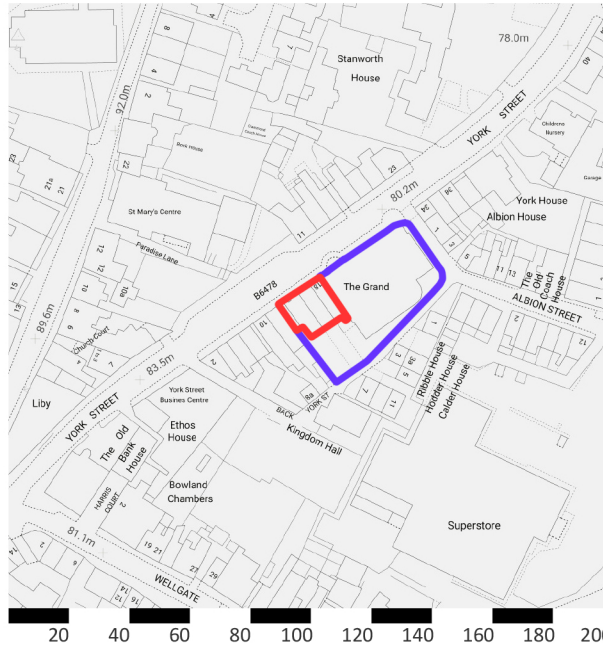

Location Plan

Address

14-18, YORK STREET, CLITHEROE, LANCASHIRE, BB7 2DL

Date

22/05/2025

Grid reference

374510, 441985

Scale: 1:2500 | Area: 4ha | Paper size: A4