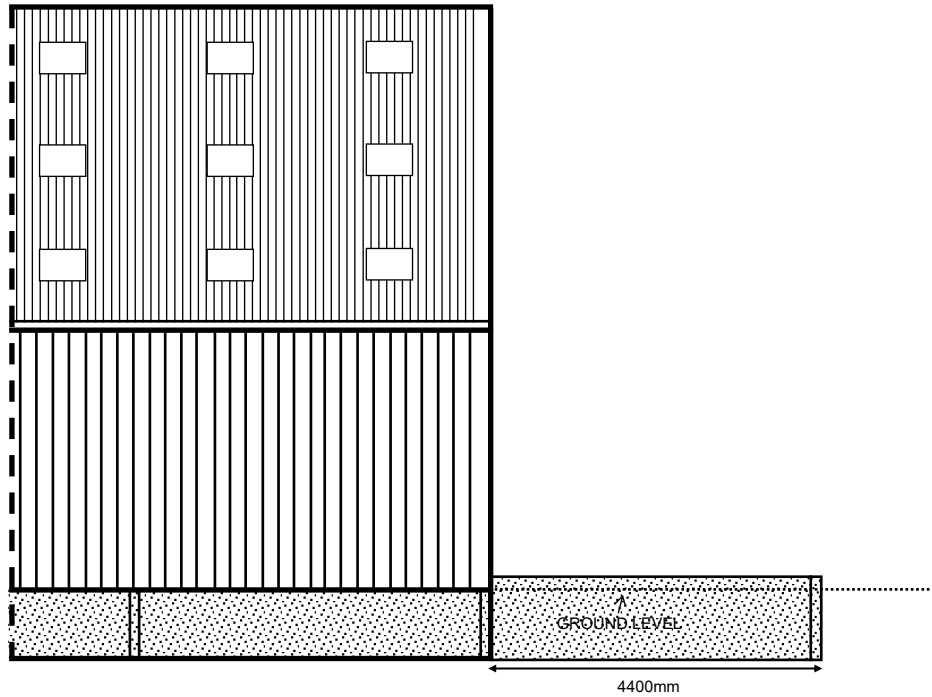

WEST ELEVATION: PRE-DEVELOPMENT

Pet Crematorium at Dockber Laithe Farm, Sawley	
Client:	Mr J Barnes
Ref:	RS/JB/ELV02
Drawn:	RS
Date: 23/06/2025	Scale: 1:100 @ A4

WEST ELEVATION: POST-DEVELOPMENT

EAST ELEVATION: PRE-DEVELOPMENT