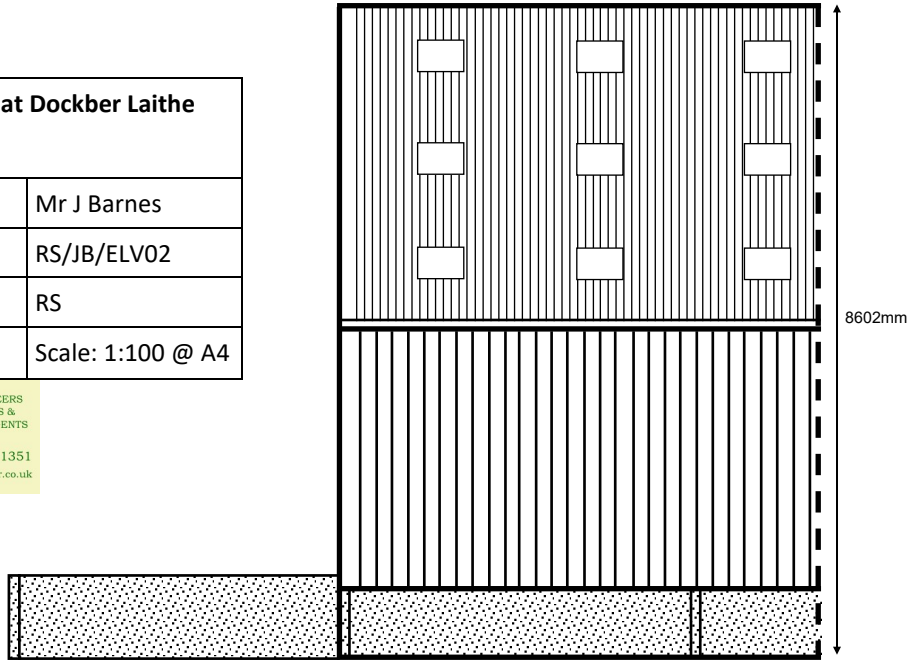

WEST ELEVATION: PRE-DEVELOPMENT

Pet Crematorium at Dockber Laithe Farm, Sawley	
Client:	Mr J Barnes
Ref:	RS/JB/ELV02
Drawn:	RS
Date: 23/06/2025	Scale: 1:100 @ A4

WEST ELEVATION: POST-DEVELOPMENT

EAST ELEVATION: PRE-DEVELOPMENT