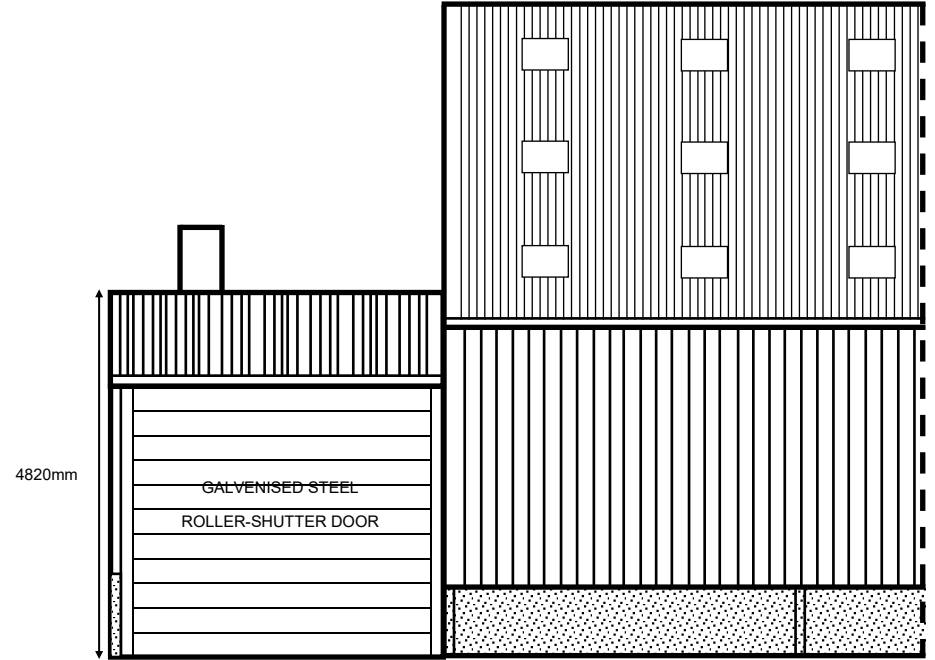

WEST ELEVATION: PRE-DEVELOPMENT

Pet Crematorium at Dockber Laithe Farm, Sawley	
Client:	Mr J Barnes
Ref:	RS/JB/ELV02
Drawn:	RS
Date: 23/06/2025	Scale: 1:100 @ A4

WEST ELEVATION: POST-DEVELOPMENT

EAST ELEVATION: PRE-DEVELOPMENT