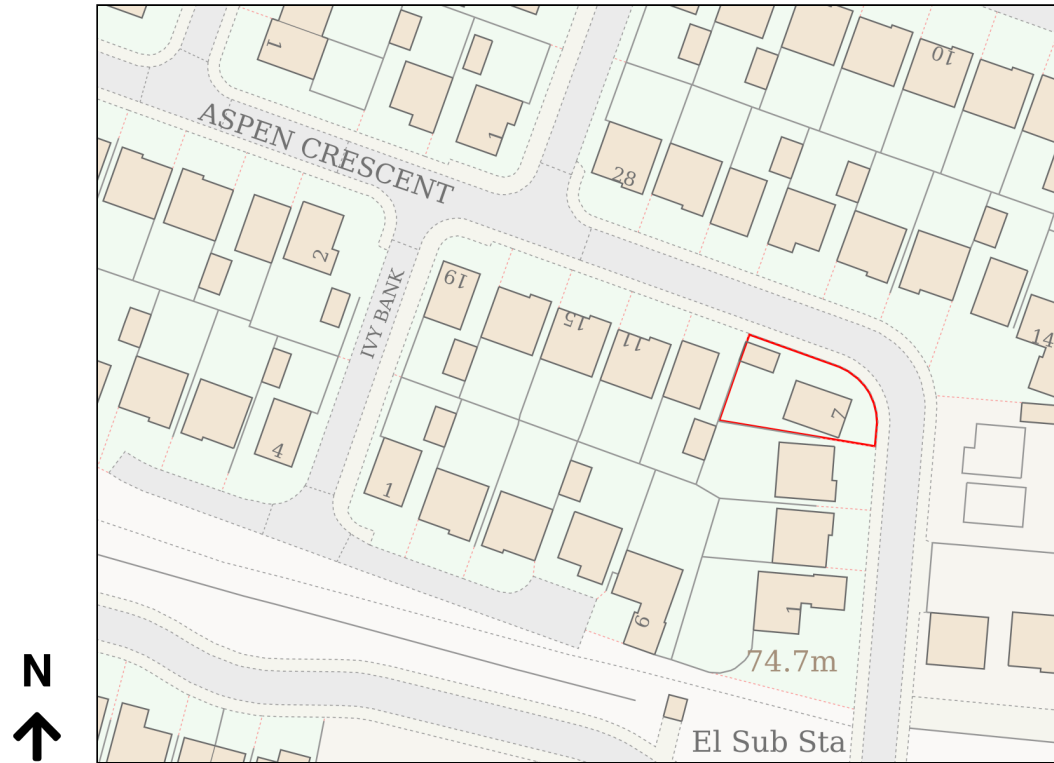

Location Plan

Site Address: 7, Aspen Crescent, Barrow, BB7 9ZL

Date Produced: 13-Jul-2025

Scale: 1:1250 @A4

Planning Portal Reference: PP-14172007v1