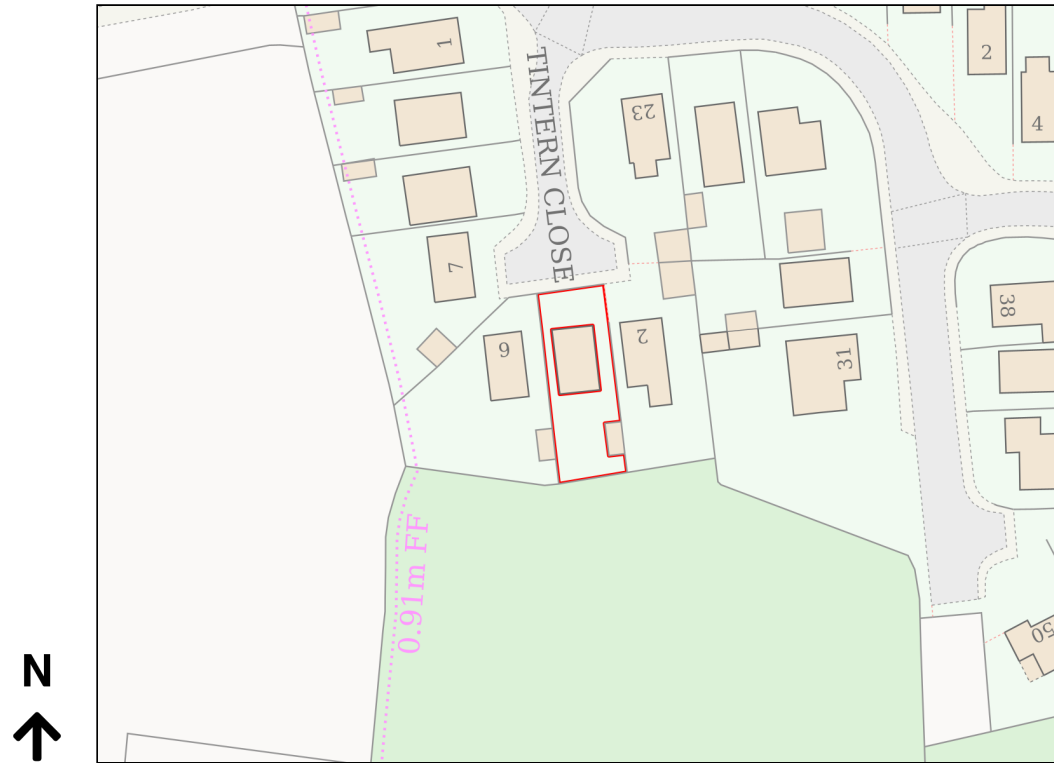

# Location Plan

Site Address: 4, Tintern Close, Simonstone, BB12 7SS

Date Produced: 21-Jul-2025

Scale: 1:1250 @A4

Planning Portal Reference: PP-14142231v1