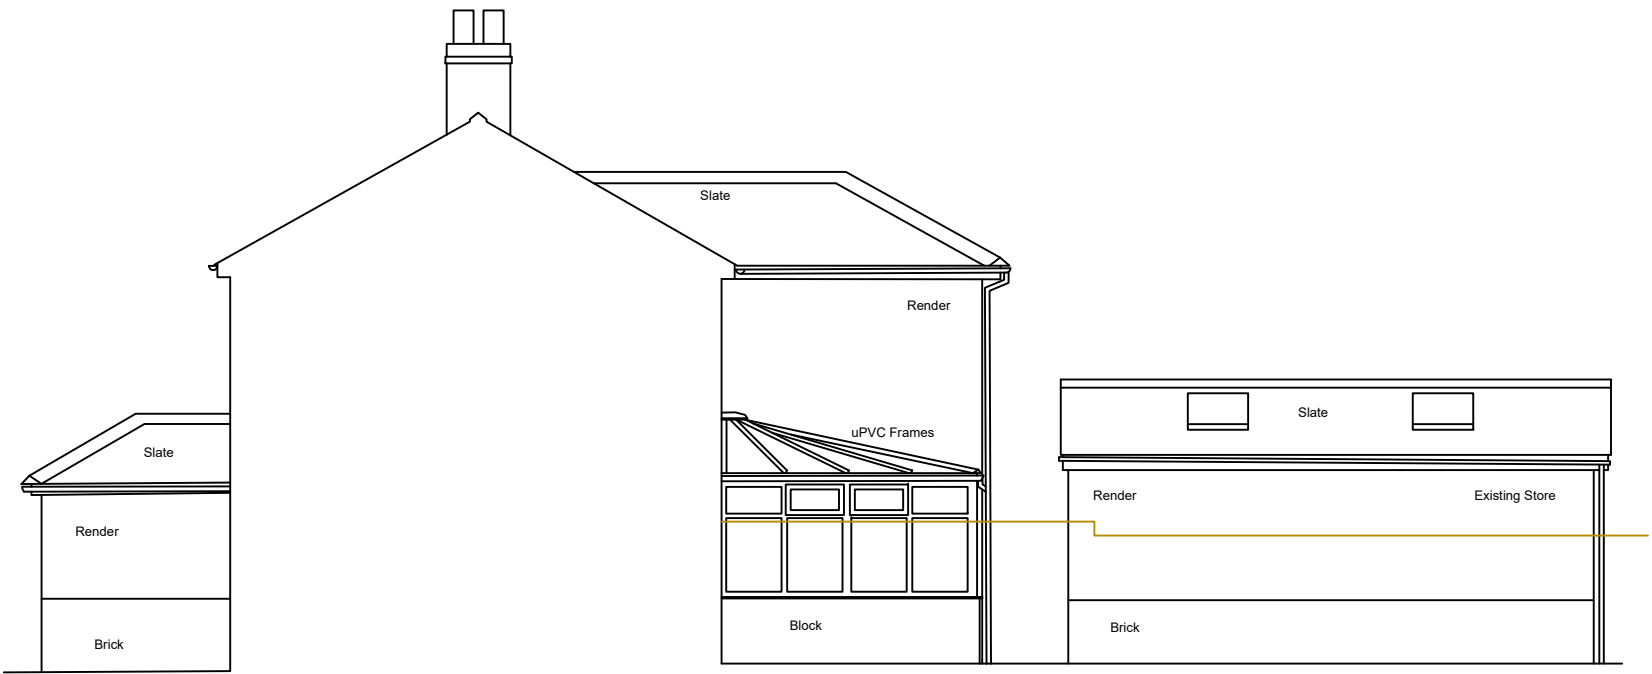

West Elevation

North Elevation

East Elevation

South Elevation

Gleneagles
Clitheroe Road
Barrow
Clitheroe
BB7 9AQ

Existing Elevations
1:100@A3