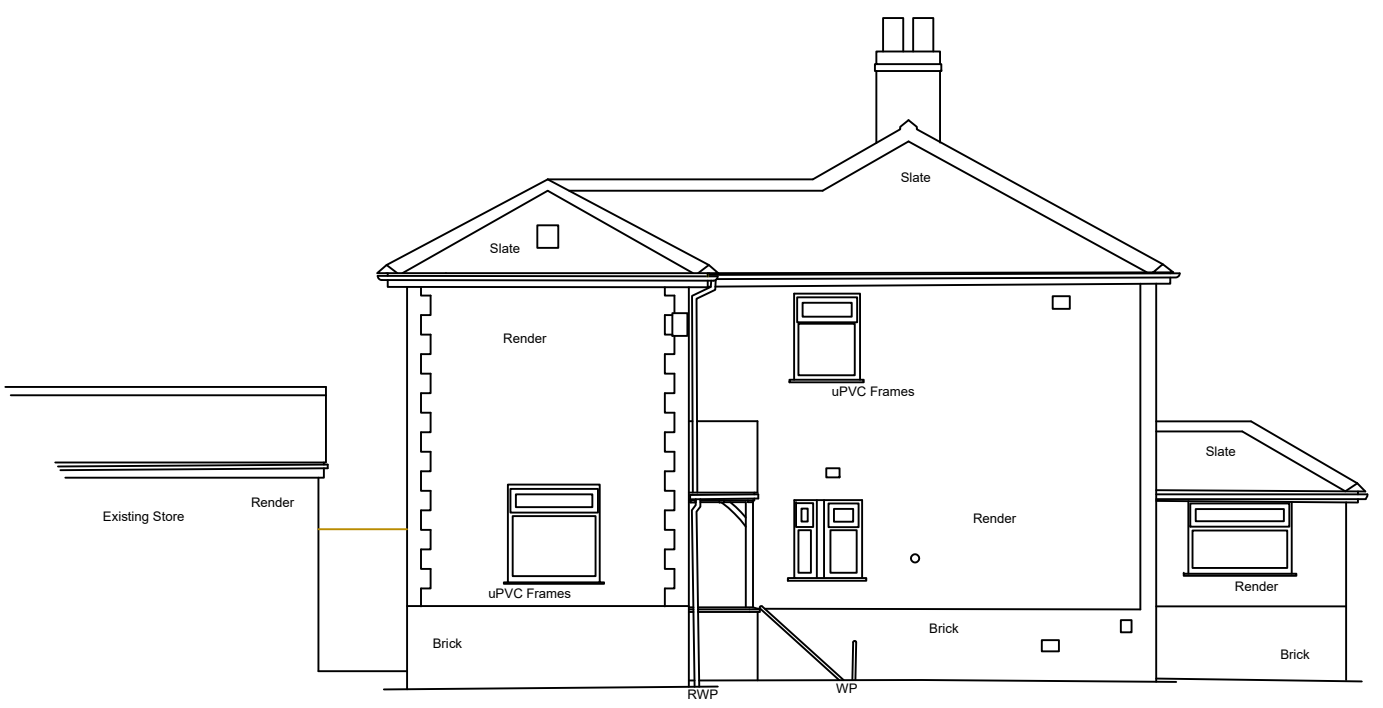

West Elevation

North Elevation

East Elevation

South Elevation

Gleneagles
Clitheroe Road
Barrow
Clitheroe
BB7 9AQ

Existing Elevations
1:100@A3