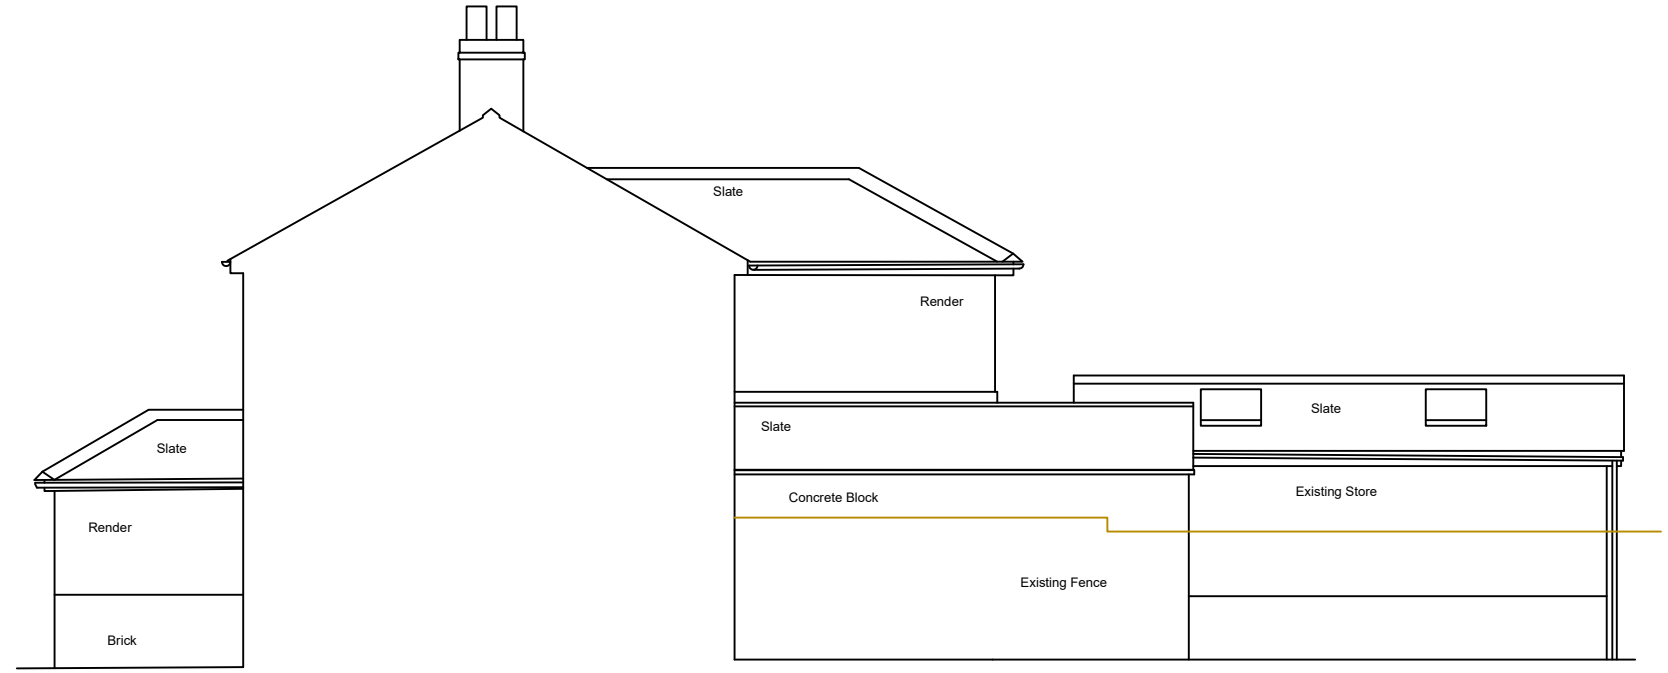

West Elevation

North Elevation

East Elevation

South Elevation

Gleneagles  
Clitheroe Road  
Barrow  
Clitheroe  
BB7 9AQ

Proposed Elevations  
1:100@A3