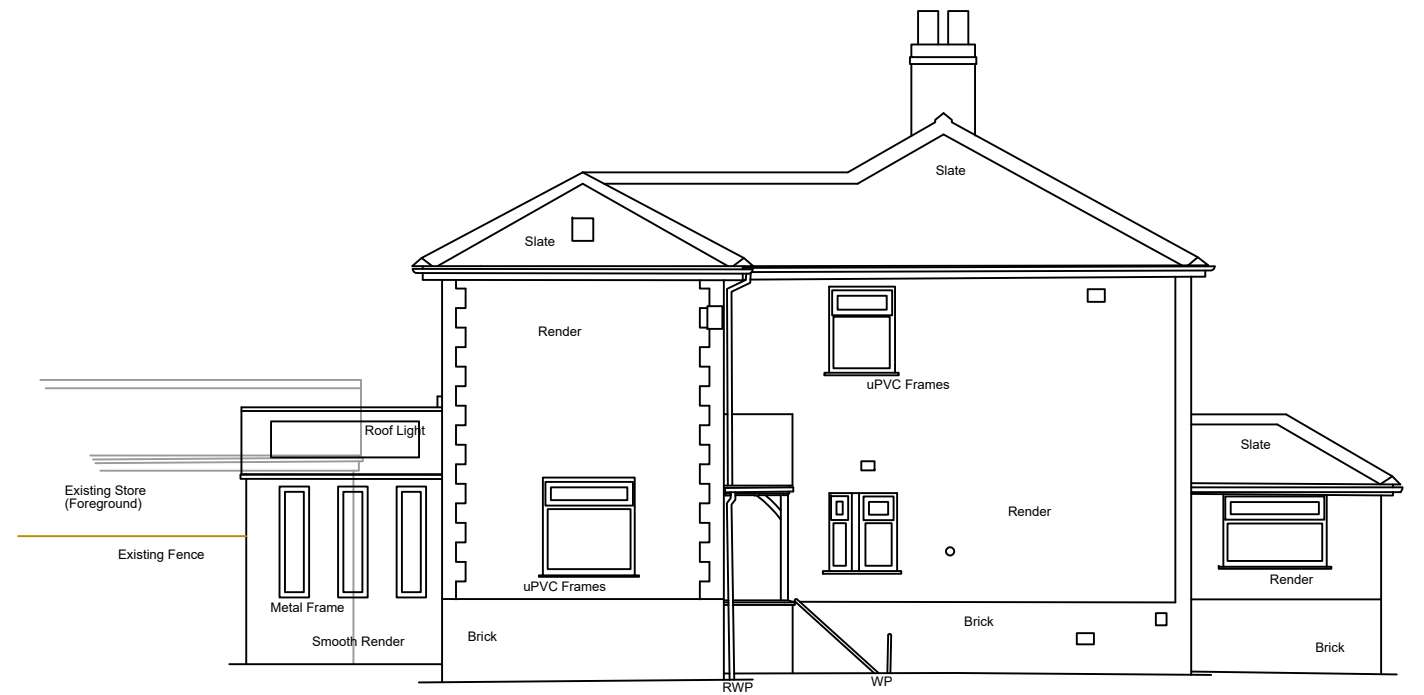

West Elevation

North Elevation

East Elevation

South Elevation

Gleneagles  
Clitheroe Road  
Barrow  
Clitheroe  
BB7 9AQ

Proposed Elevations  
1:100@A3