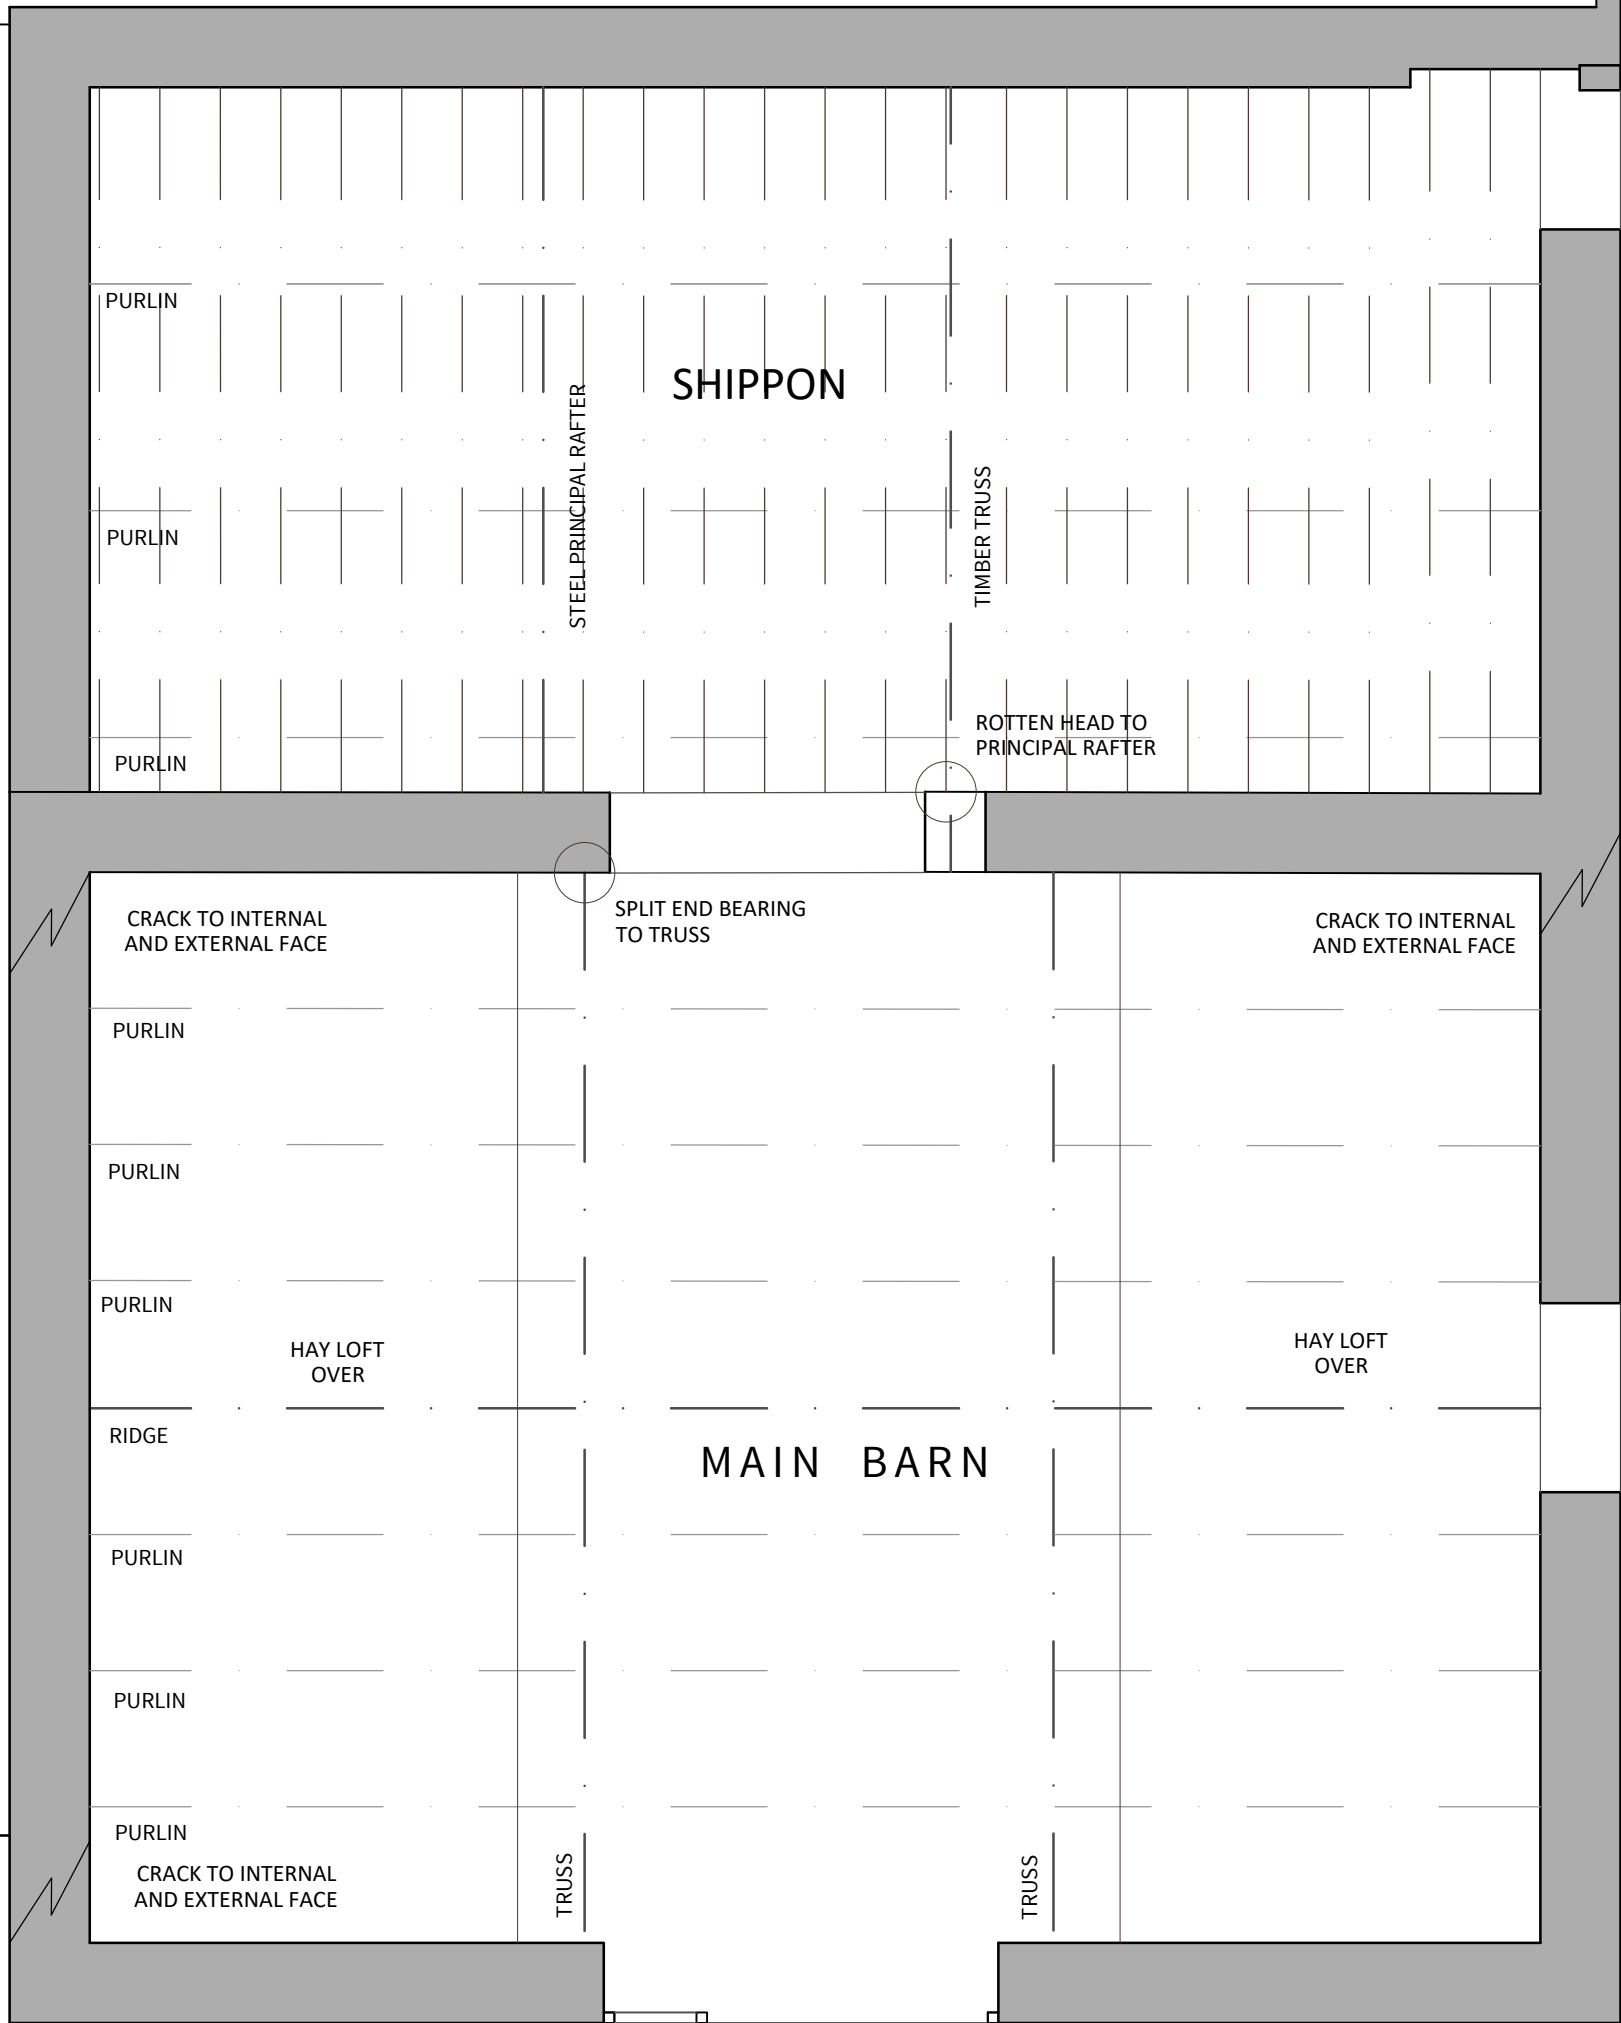

Revision Notes:

Drawn: JJ	Date: 08/ 25	Title: FAIR OAK FARM BARN	Drawing No: 137CW-01-02	Revision:
Scale: 1/50 @ A3				
ROOF STRUCTURE AS EXISTING				

James Innerdale Architect . 5 Gildersbank . Clapham . Lancaster . LA2 8EG . t: 07743100941 . e: jamesinnerdale@yahoo.co.uk

C20TH LEANTO NOT INCLUDED IN THE PROPOSALS

PITCHING WINDOW