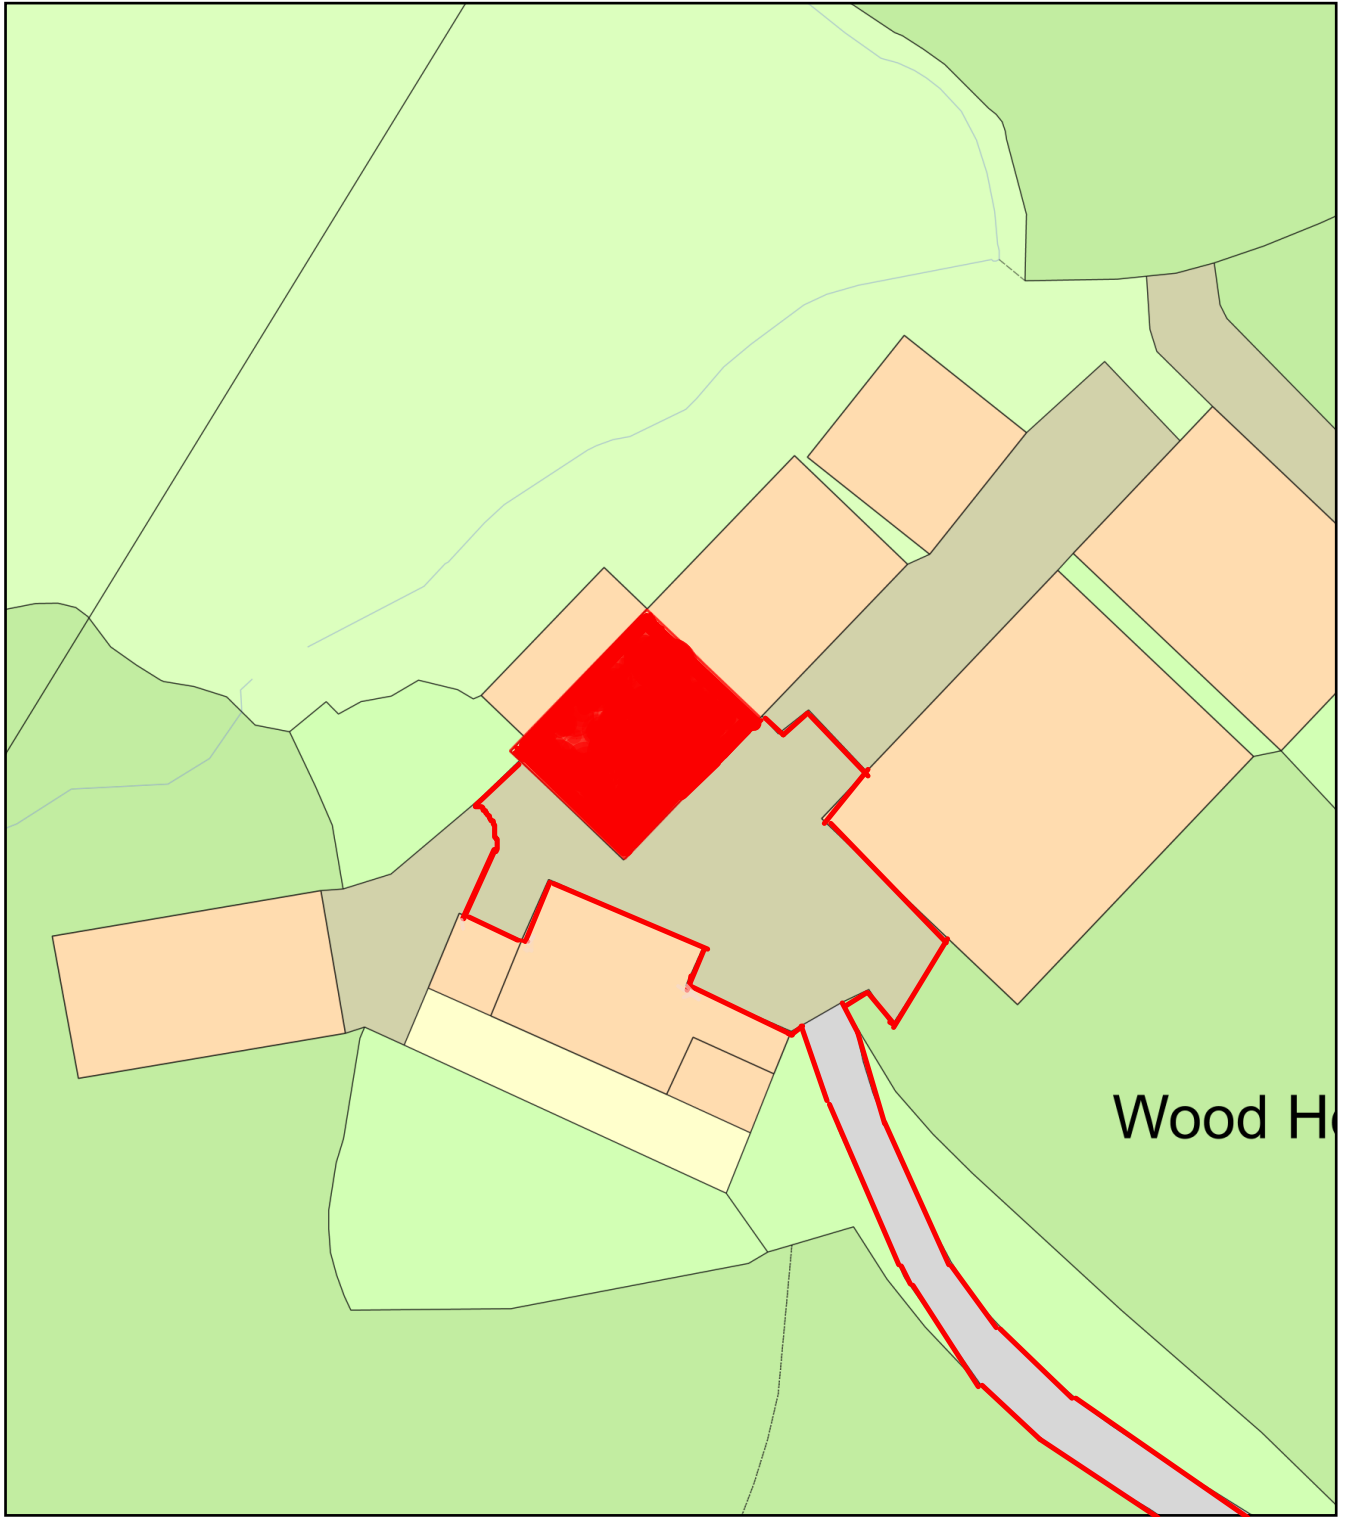

Site Block Plan

Plan Produced for:

Date Produced: 18 Aug 2025

Plan Reference Number: TQRQM25230101204760

Scale: 1:500 @ A4