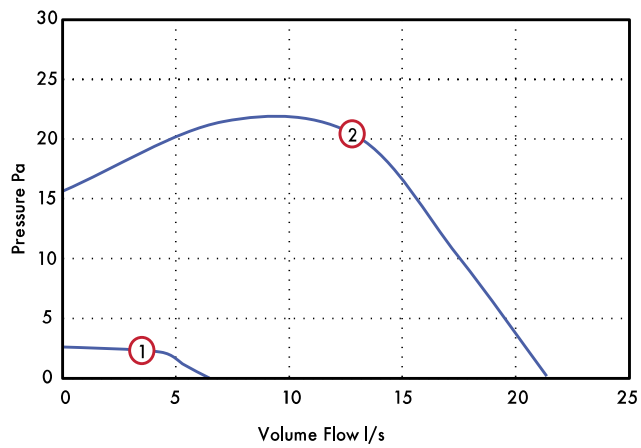

Model	Stock Ref
VASF100HT (closed grille)	477436B
VASF100HTO (open grille)	495699

Dimensions (mm)

Closed Grille

Open Grille

Grille	A	B	C	D	EØ
Closed	160	117	37	80	99
Open	160	117	22	80	99

Weight 0.7kg

Performance Guide

Closed Grille

	Model	Speed	l/s	Watts	Warranty (years)
2 Speed	VASF100B/T/	① Low	6	2.7	2
	HT	② High	21	4.8	

Open Grille

	Model	Speed	l/s	Watts	Warranty (years)
2 Speed	VASF100BO/ TO/HTO/ PIRVO	③ Low	6	2.7	2
		④ High	23	4.8	