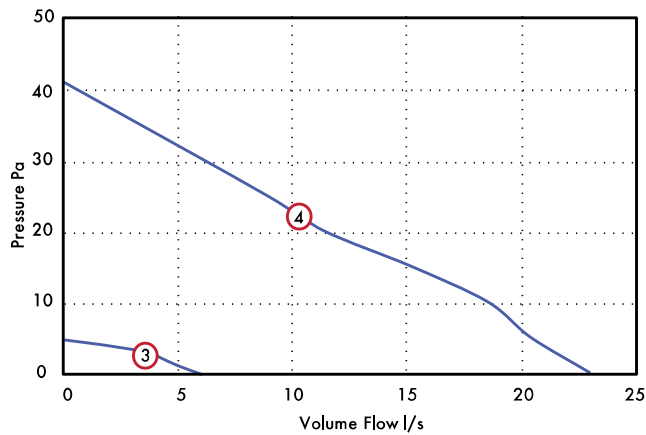

Model	Stock Ref
VASF100HT (closed grille)	477436B
VASF100HTO (open grille)	495699

Dimensions (mm)

Closed Grille

Open Grille

Grille	A	B	C	D	EØ
Closed	160	117	37	80	99
Open	160	117	22	80	99

Weight 0.7kg

Performance Guide

Closed Grille

	Model	Speed	l/s	Watts	Warranty (years)
2 Speed	VASF100B/T/	① Low	6	2.7	2
	HT	② High	21	4.8	

Open Grille

	Model	Speed	l/s	Watts	Warranty (years)
2 Speed	VASF100BO/ TO/HTO/ PIRVO	③ Low	6	2.7	2
		④ High	23	4.8	