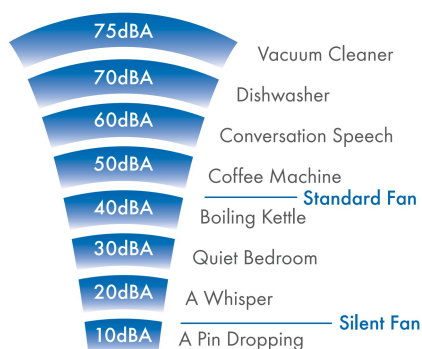

Silent Fan

- NEW - Now with stylish open front models
- From only 12dB(A)
- IPX5 - Zone 1 rated
- Meets current Building Regulations Approved Document F and L
- 2 speeds to choose from at installation
- Back draught shutters included
- High efficiency motor
- 2 year warranty
- Suitable for wall, ceiling, window and panel mounting

Silent Fan Axial Bathroom/Toilet Fan

The new Silent Fan Range from Vent-Axia not only delivers stylish and silent ventilation without compromise on performance, but now comes with even more features and more model options providing flexibility when choosing the right fan.