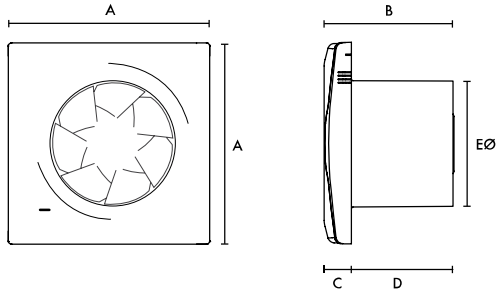

Model	Stock Ref
VASF100HT (closed grille)	477436B
VASF100HTO (open grille)	495699

Dimensions (mm)

Closed Grille

Open Grille

Grille	A	B	C	D	EØ
Closed	160	117	37	80	99
Open	160	117	22	80	99

Weight 0.7kg

Performance Guide