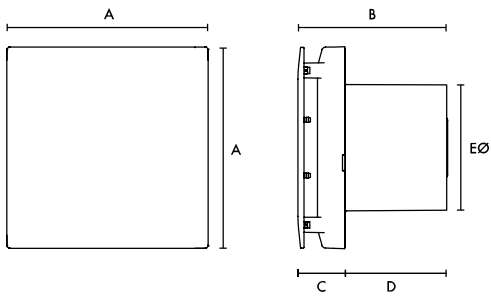

Model	Stock Ref
VASF100HT (closed grille)	477436B
VASF100HTO (open grille)	495699

Dimensions (mm)

Closed Grille

Open Grille

Grille	A	B	C	D	EØ
Closed	160	117	37	80	99
Open	160	117	22	80	99

Weight 0.7kg

Performance Guide