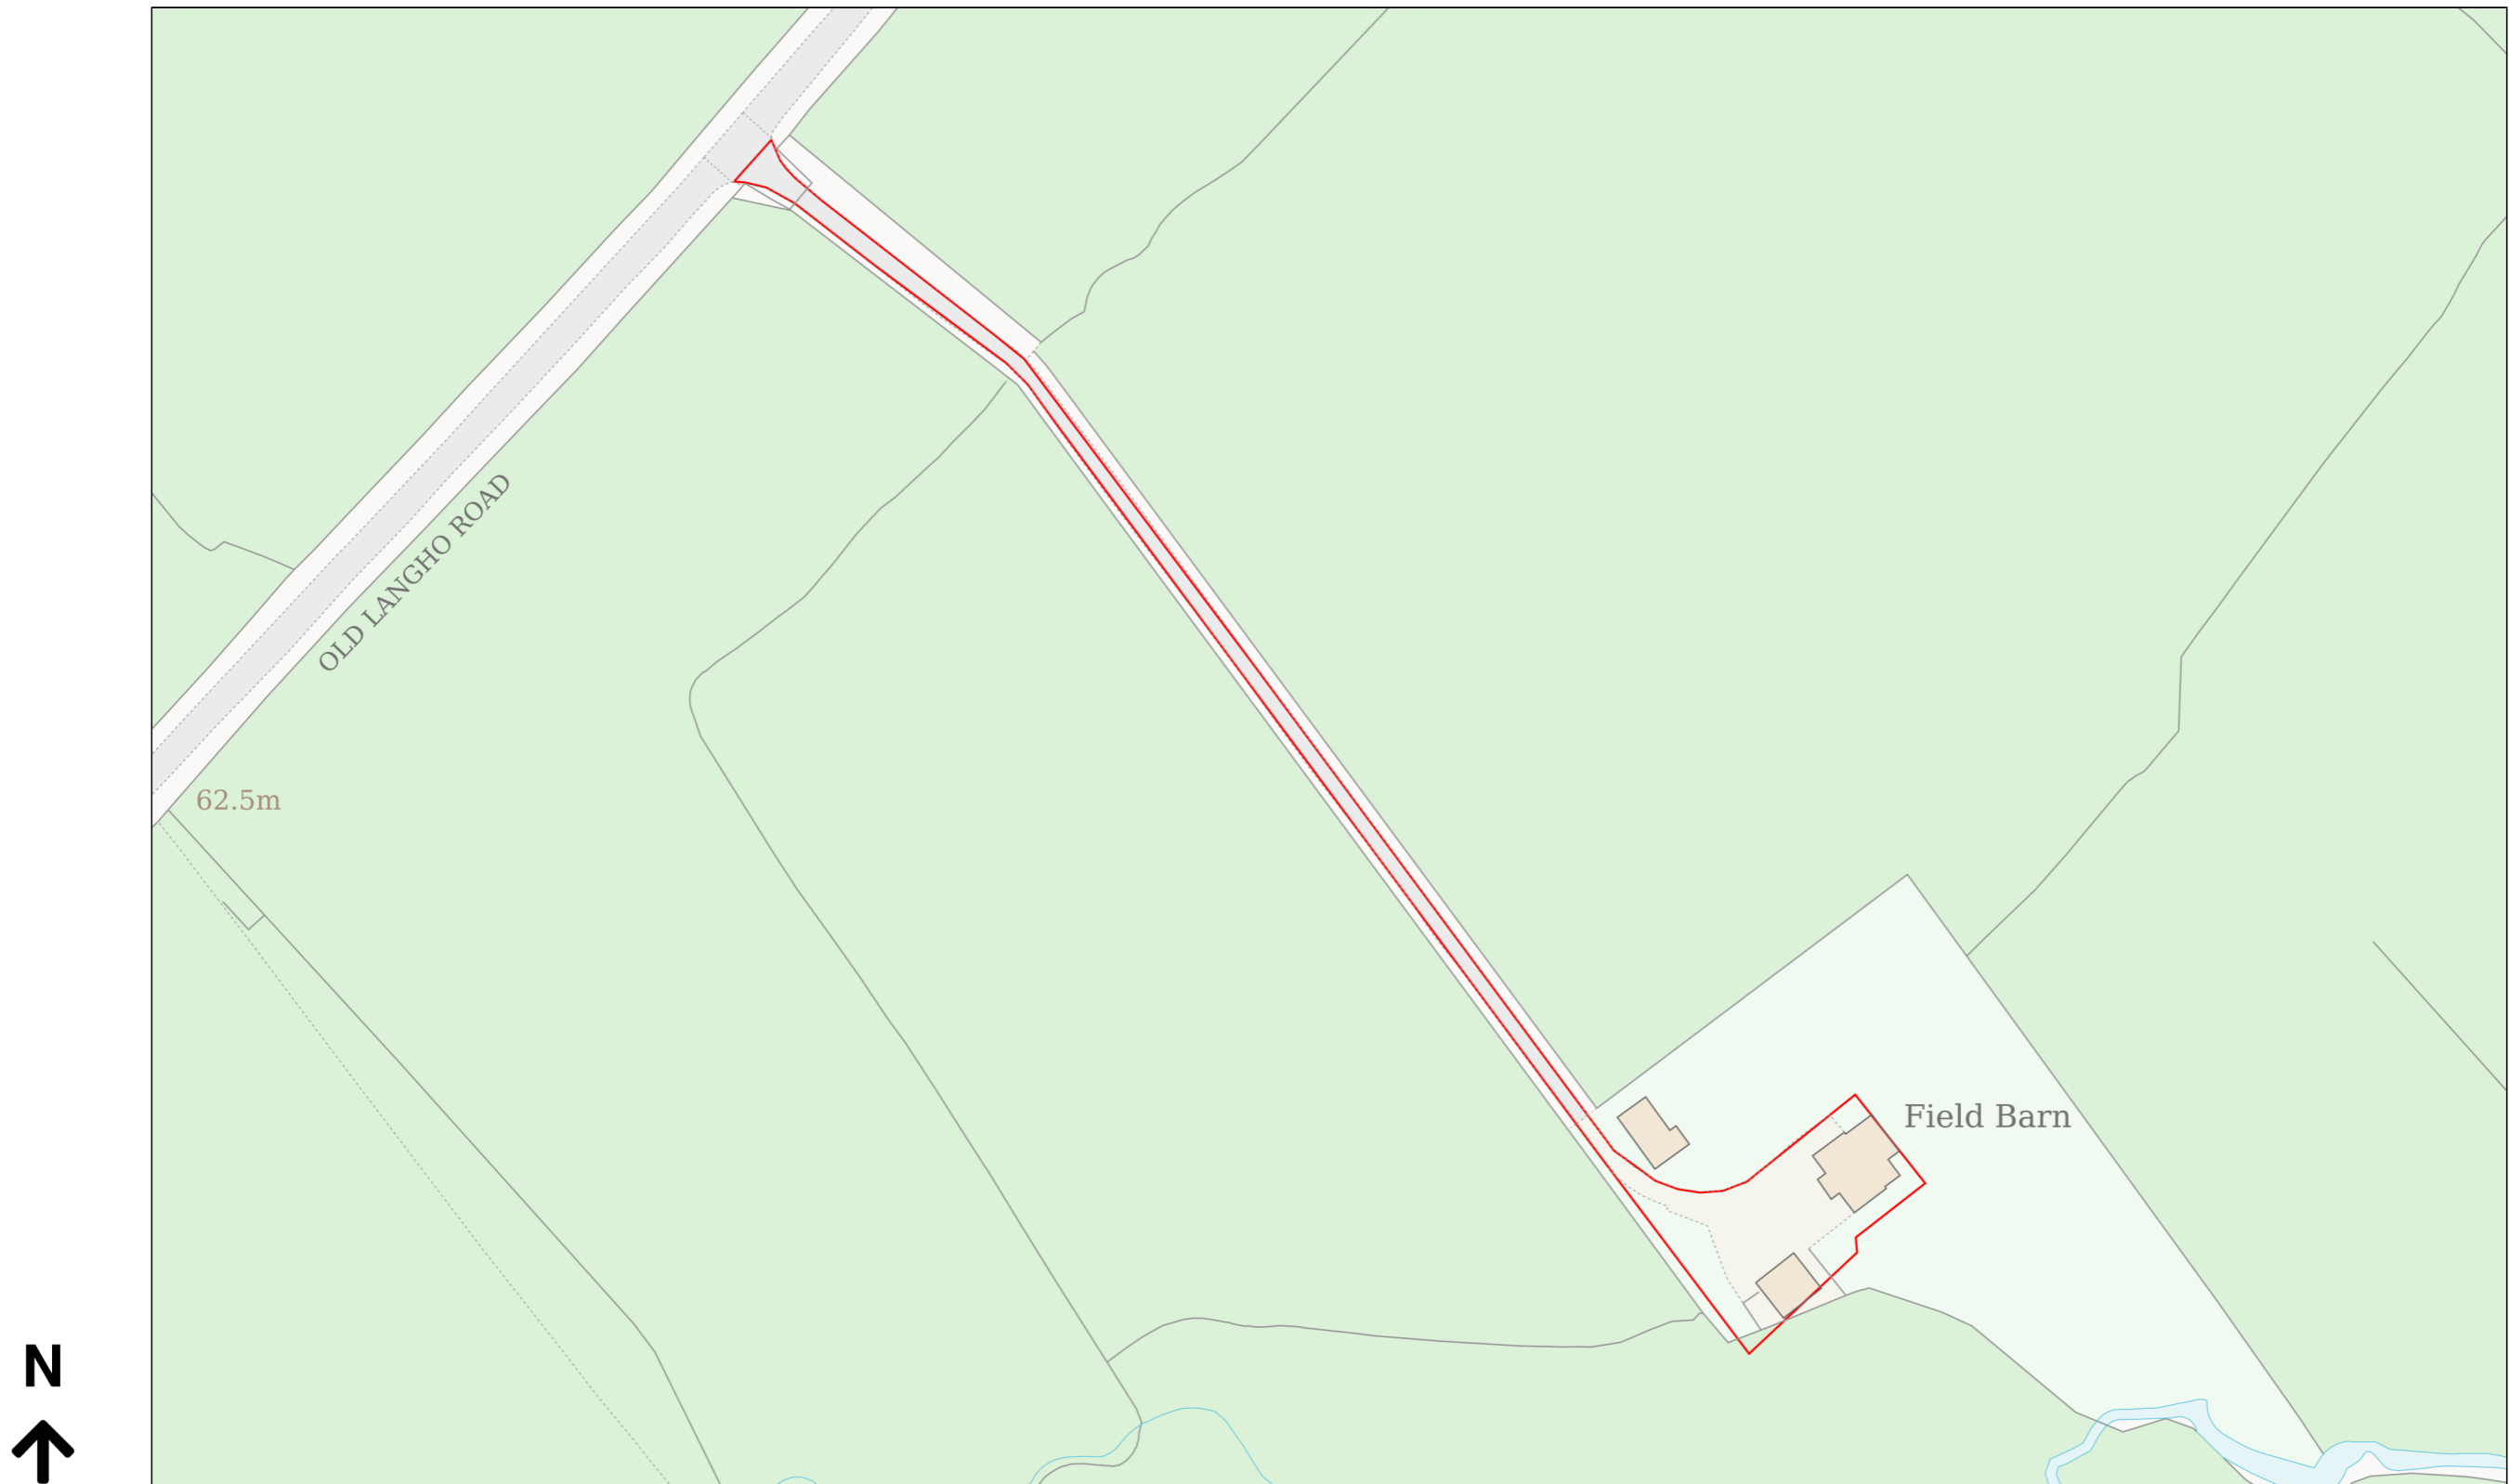

Location Plan

Site Address: Field Barn, Old Langho Road, Langho, BB6 8AW

Date Produced: 27-Aug-2025

Scale: 1:1250 @A3

Planning Portal Reference: **PP-14280425v1**