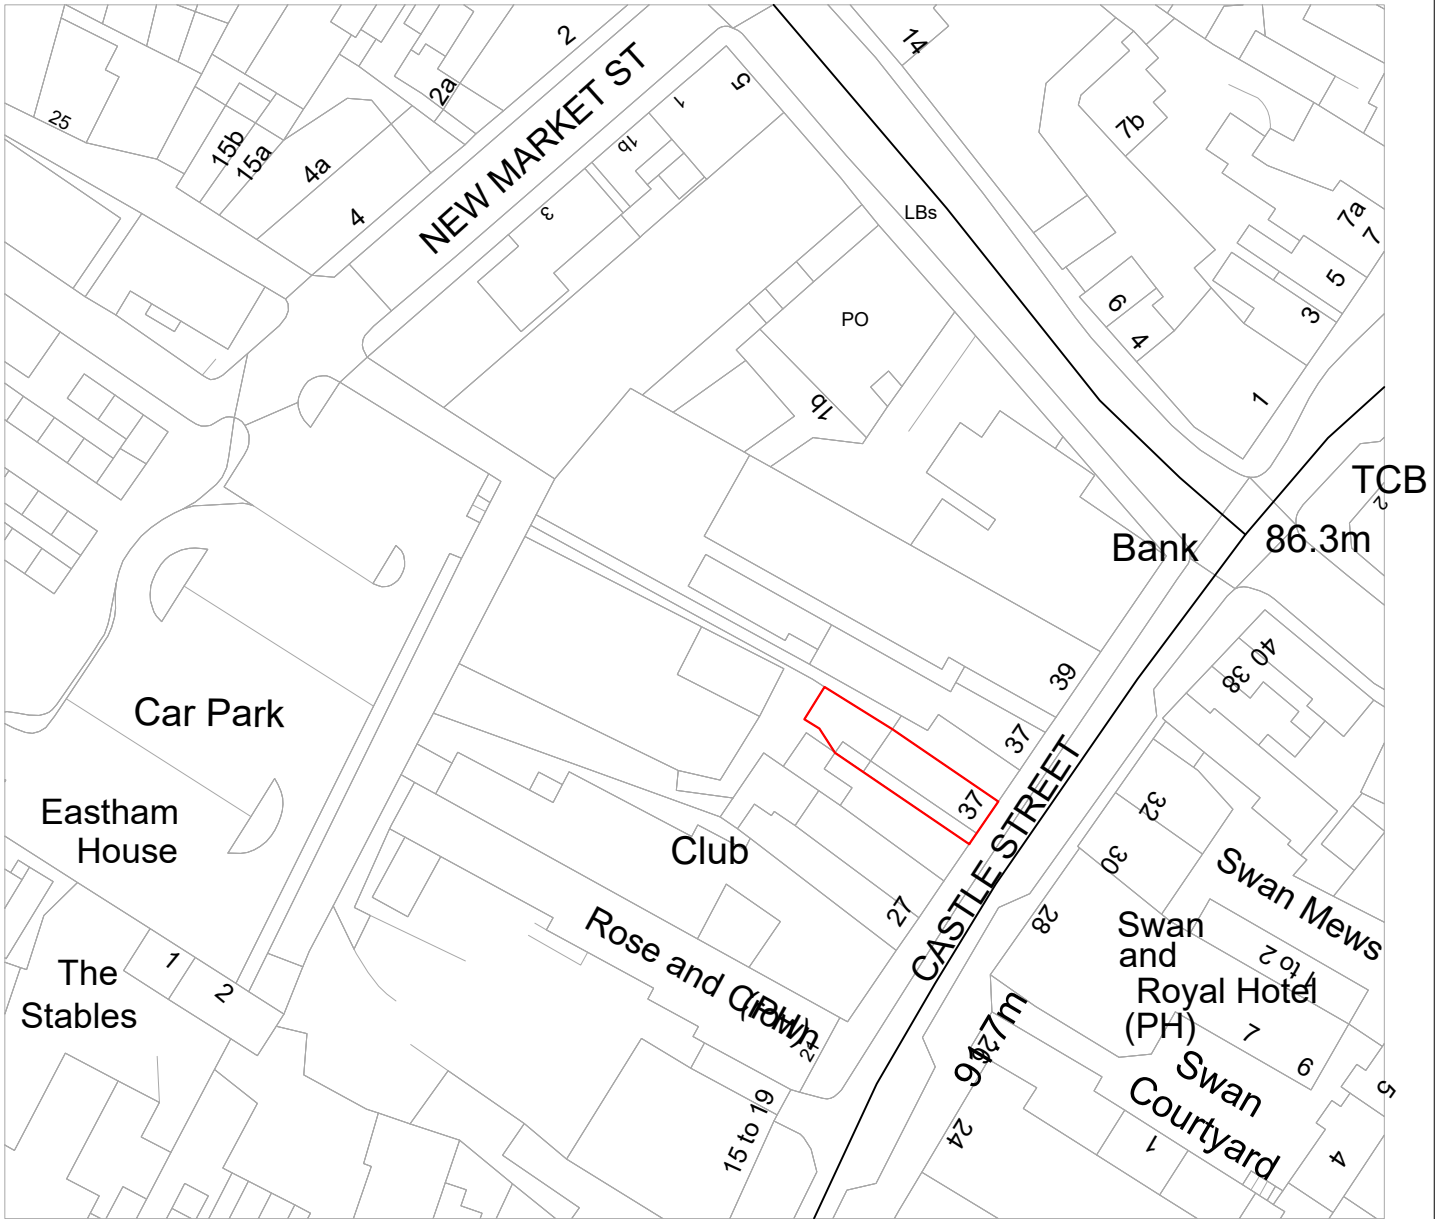

Location plan: 33 Castle Street Clitheroe. Scale 1:1250 @A4

ReQuestAPlan

Map number: TQRQM25237194918914

Title: 33 Castle street Clithero

Map Produced for: Durkin Architectural design

© Crown copyright and database rights 2025 OS 100042766