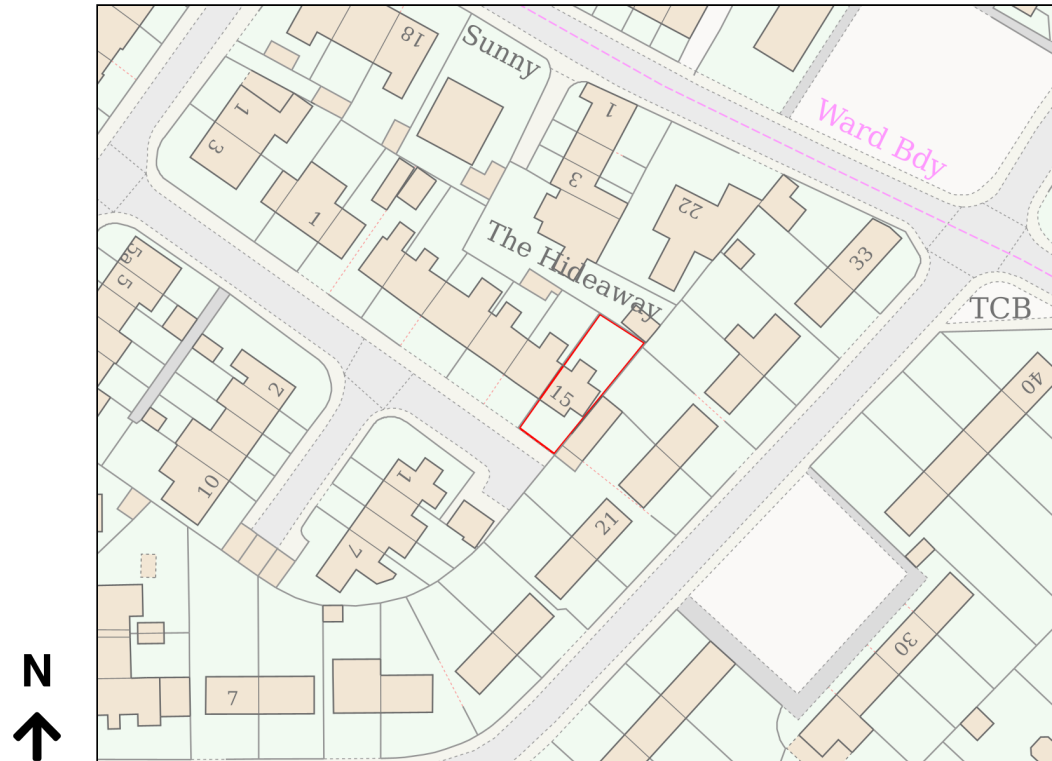

Location Plan

Site Address: 15, Caton Close, Longridge, PR3 3RH

Date Produced: 01-Oct-2025

Scale: 1:1250 @A4

Planning Portal Reference: PP-14295421v3