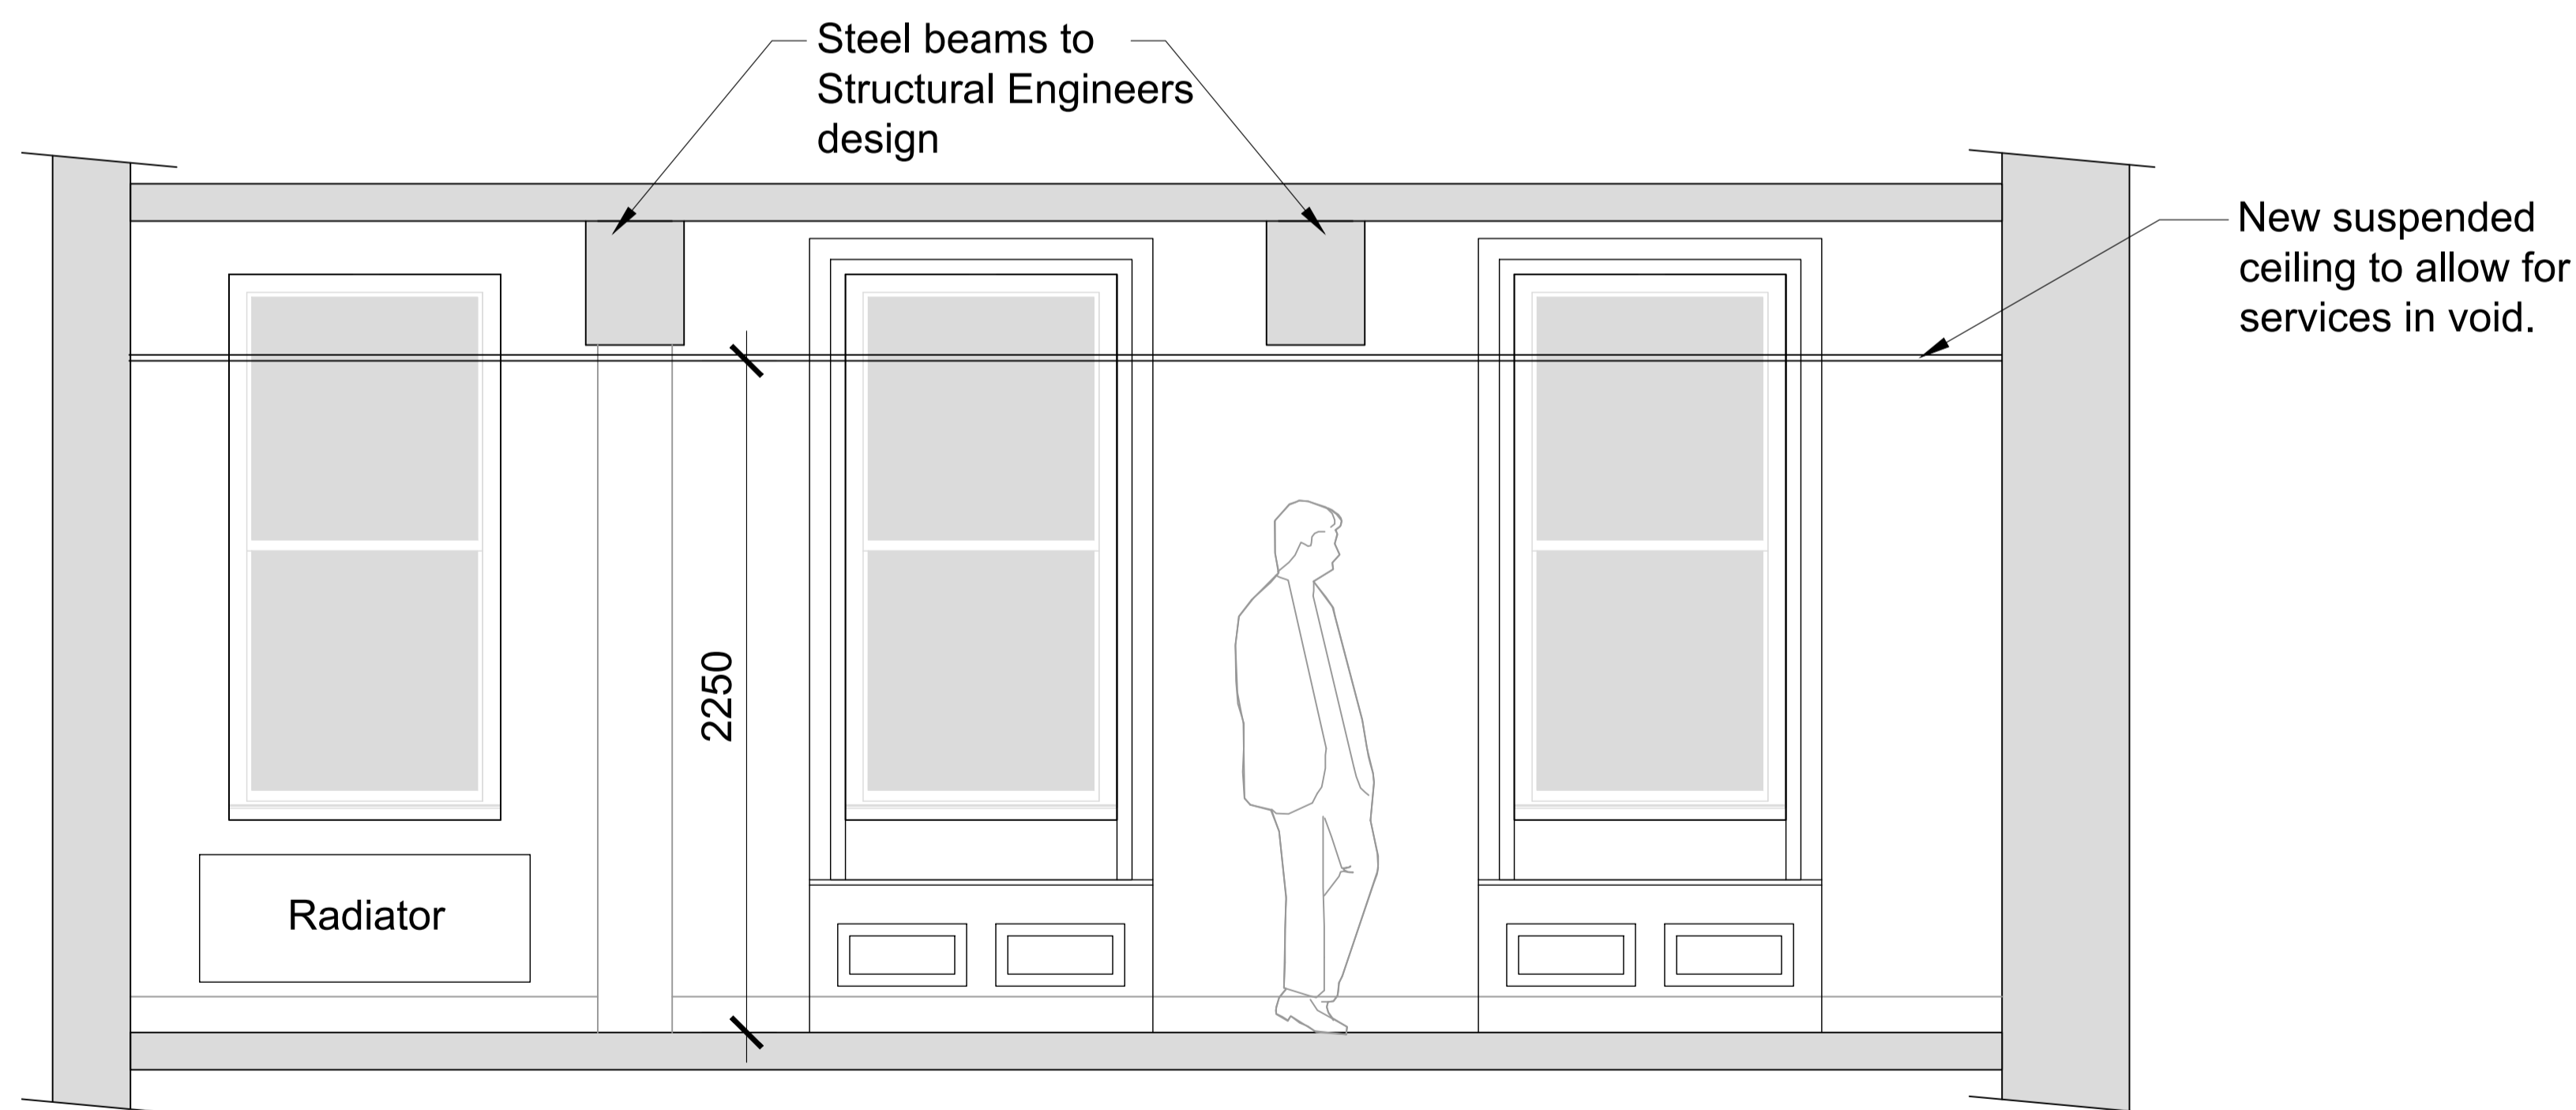

FF Room 1 - Existing

FF Room 1 - Proposed at Window Bulkhead

FF Room 1 - Proposed Suspended Ceiling

rev	date/n/s	description
project		
33 King St Whalley Internal Refurbishment / Repairs		
drawing title		
33 King Street Whalley Clitheroe BB7 9SP		
dwg purpose		
Retrospective Consent Room Elevations 1		
Harrison Architecture LTD 38 Salthill Road Clitheroe Lancashire BB7 1NU Email: Craig_leigh_harrison@yahoo.co.uk Mobile: 07539 302831		
scale 1:20		
@ sheet size A1		
KS01	011	
job number	drawing number	revision