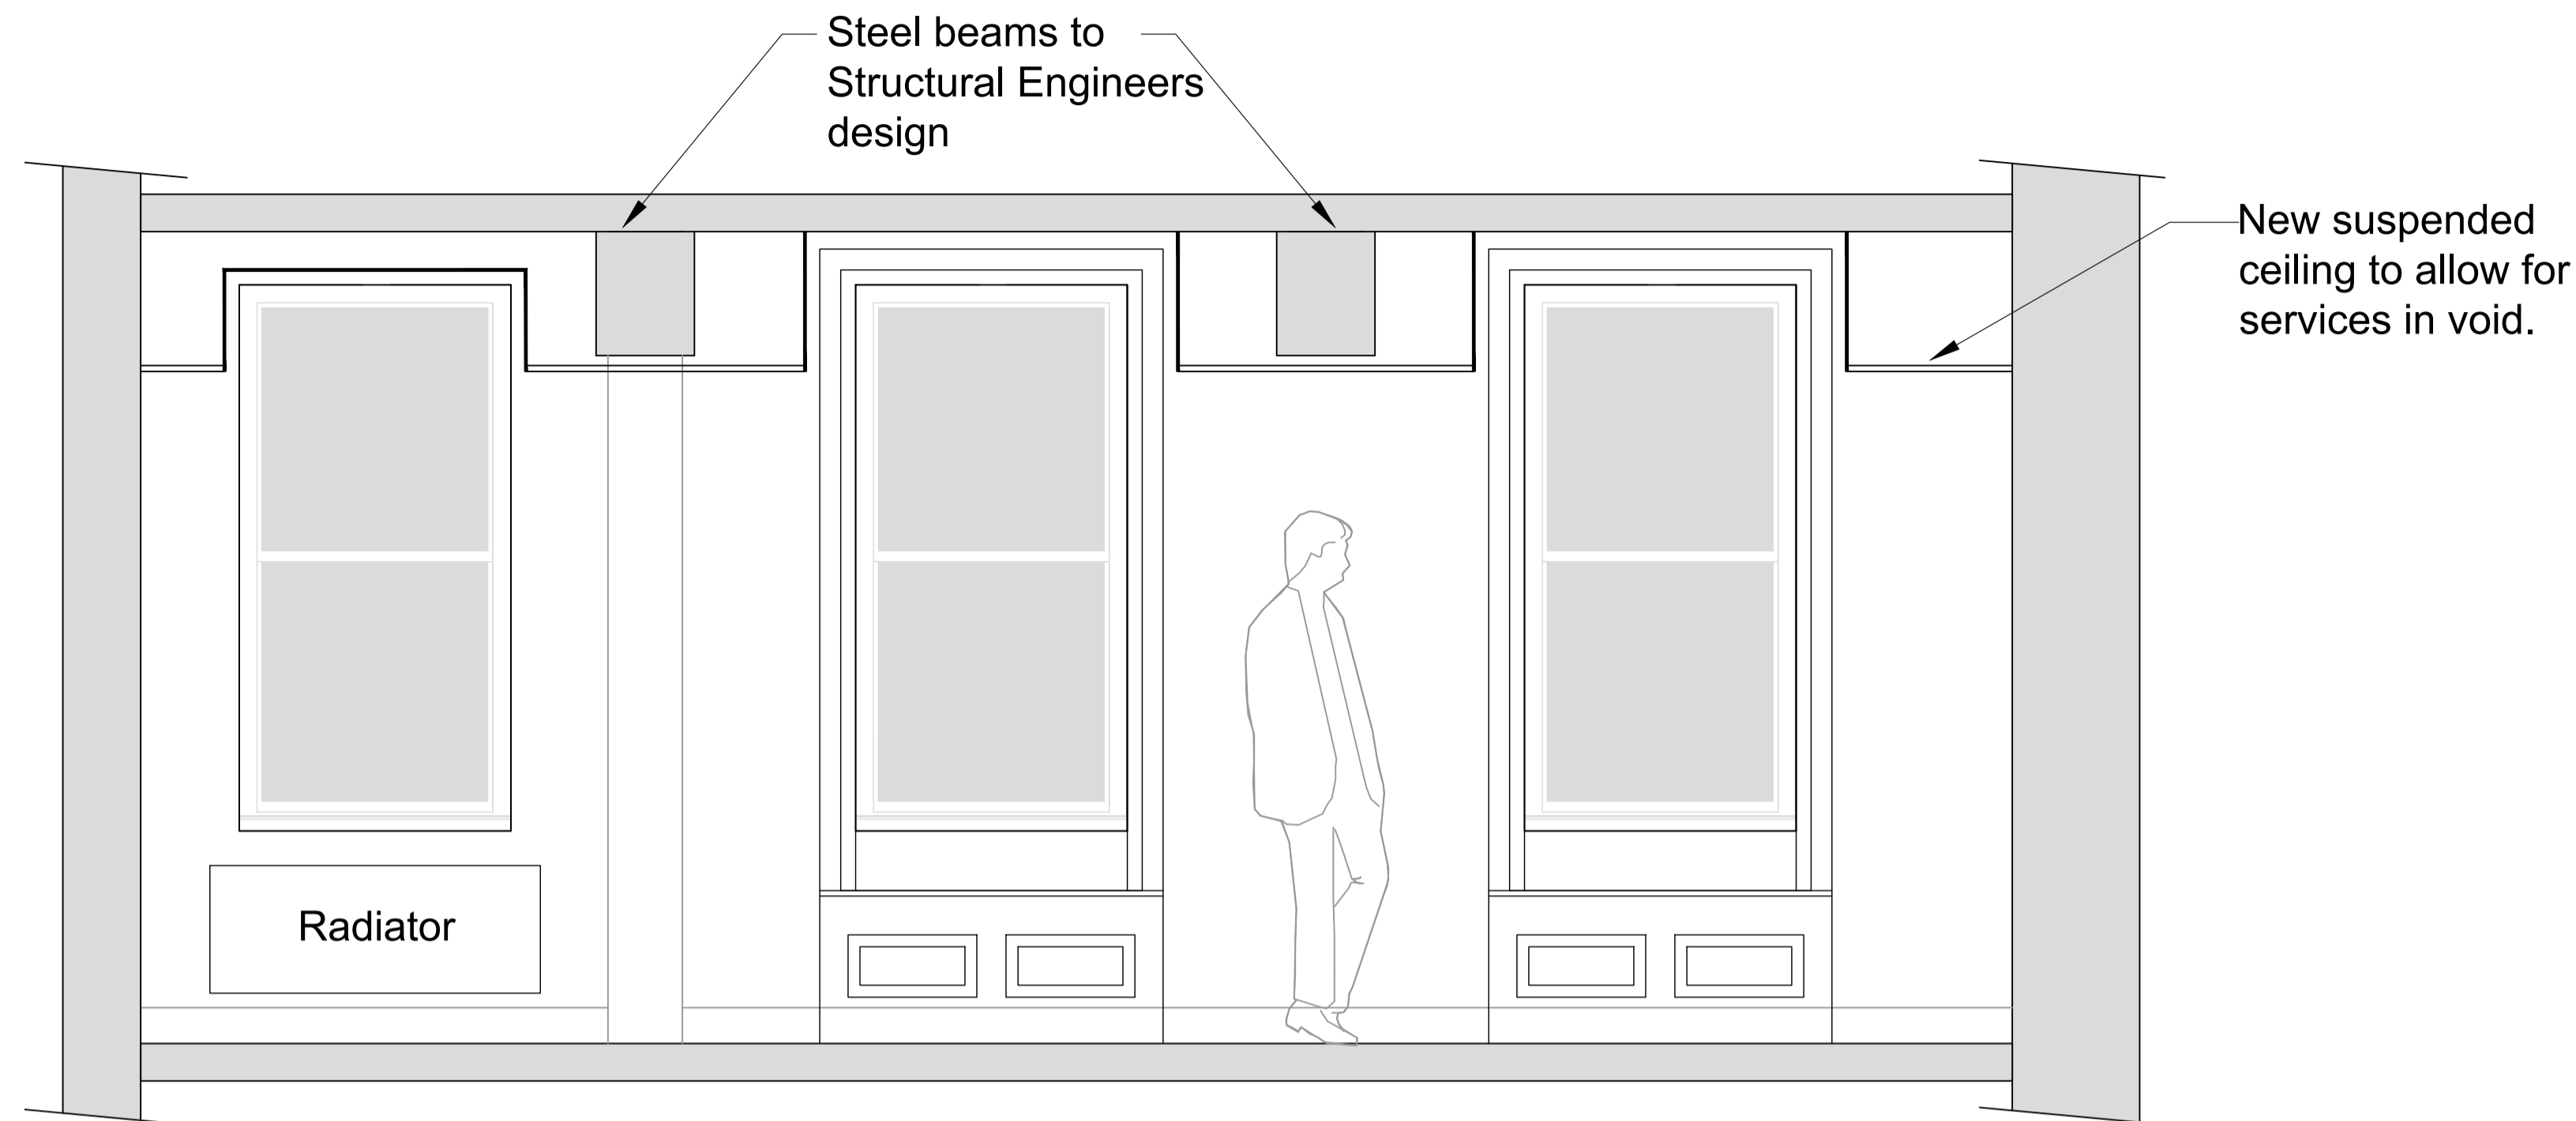

FF Room 1 - Existing

FF Room 1 - Proposed at Window Bulkhead

FF Room 1 - Proposed Suspended Ceiling

rev	date/n/s	description
project		
33 King St Whalley Internal Refurbishment / Repairs		
drawing title		
33 King Street Whalley Clitheroe BB7 9SP		
dwg purpose		
Retrospective Consent Room Elevations 1		
Harrison Architecture LTD 38 Salthill Road Clitheroe Lancashire BB7 1NU Email: Craig_leigh_harrison@yahoo.co.uk Mobile: 07539 302831		
scale 1:20		
@ sheet size A1		
KS01	011	
job number	drawing number	revision