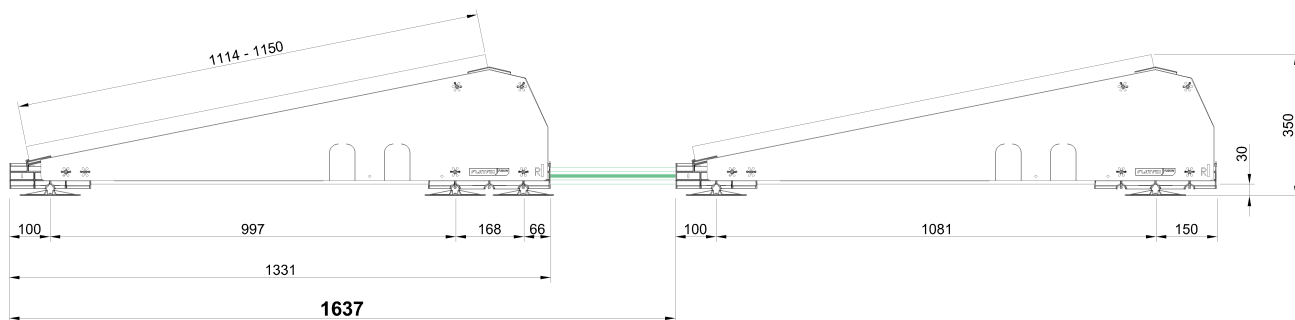

Single landscape configuration with row distance of 1,637 mm

Rear view