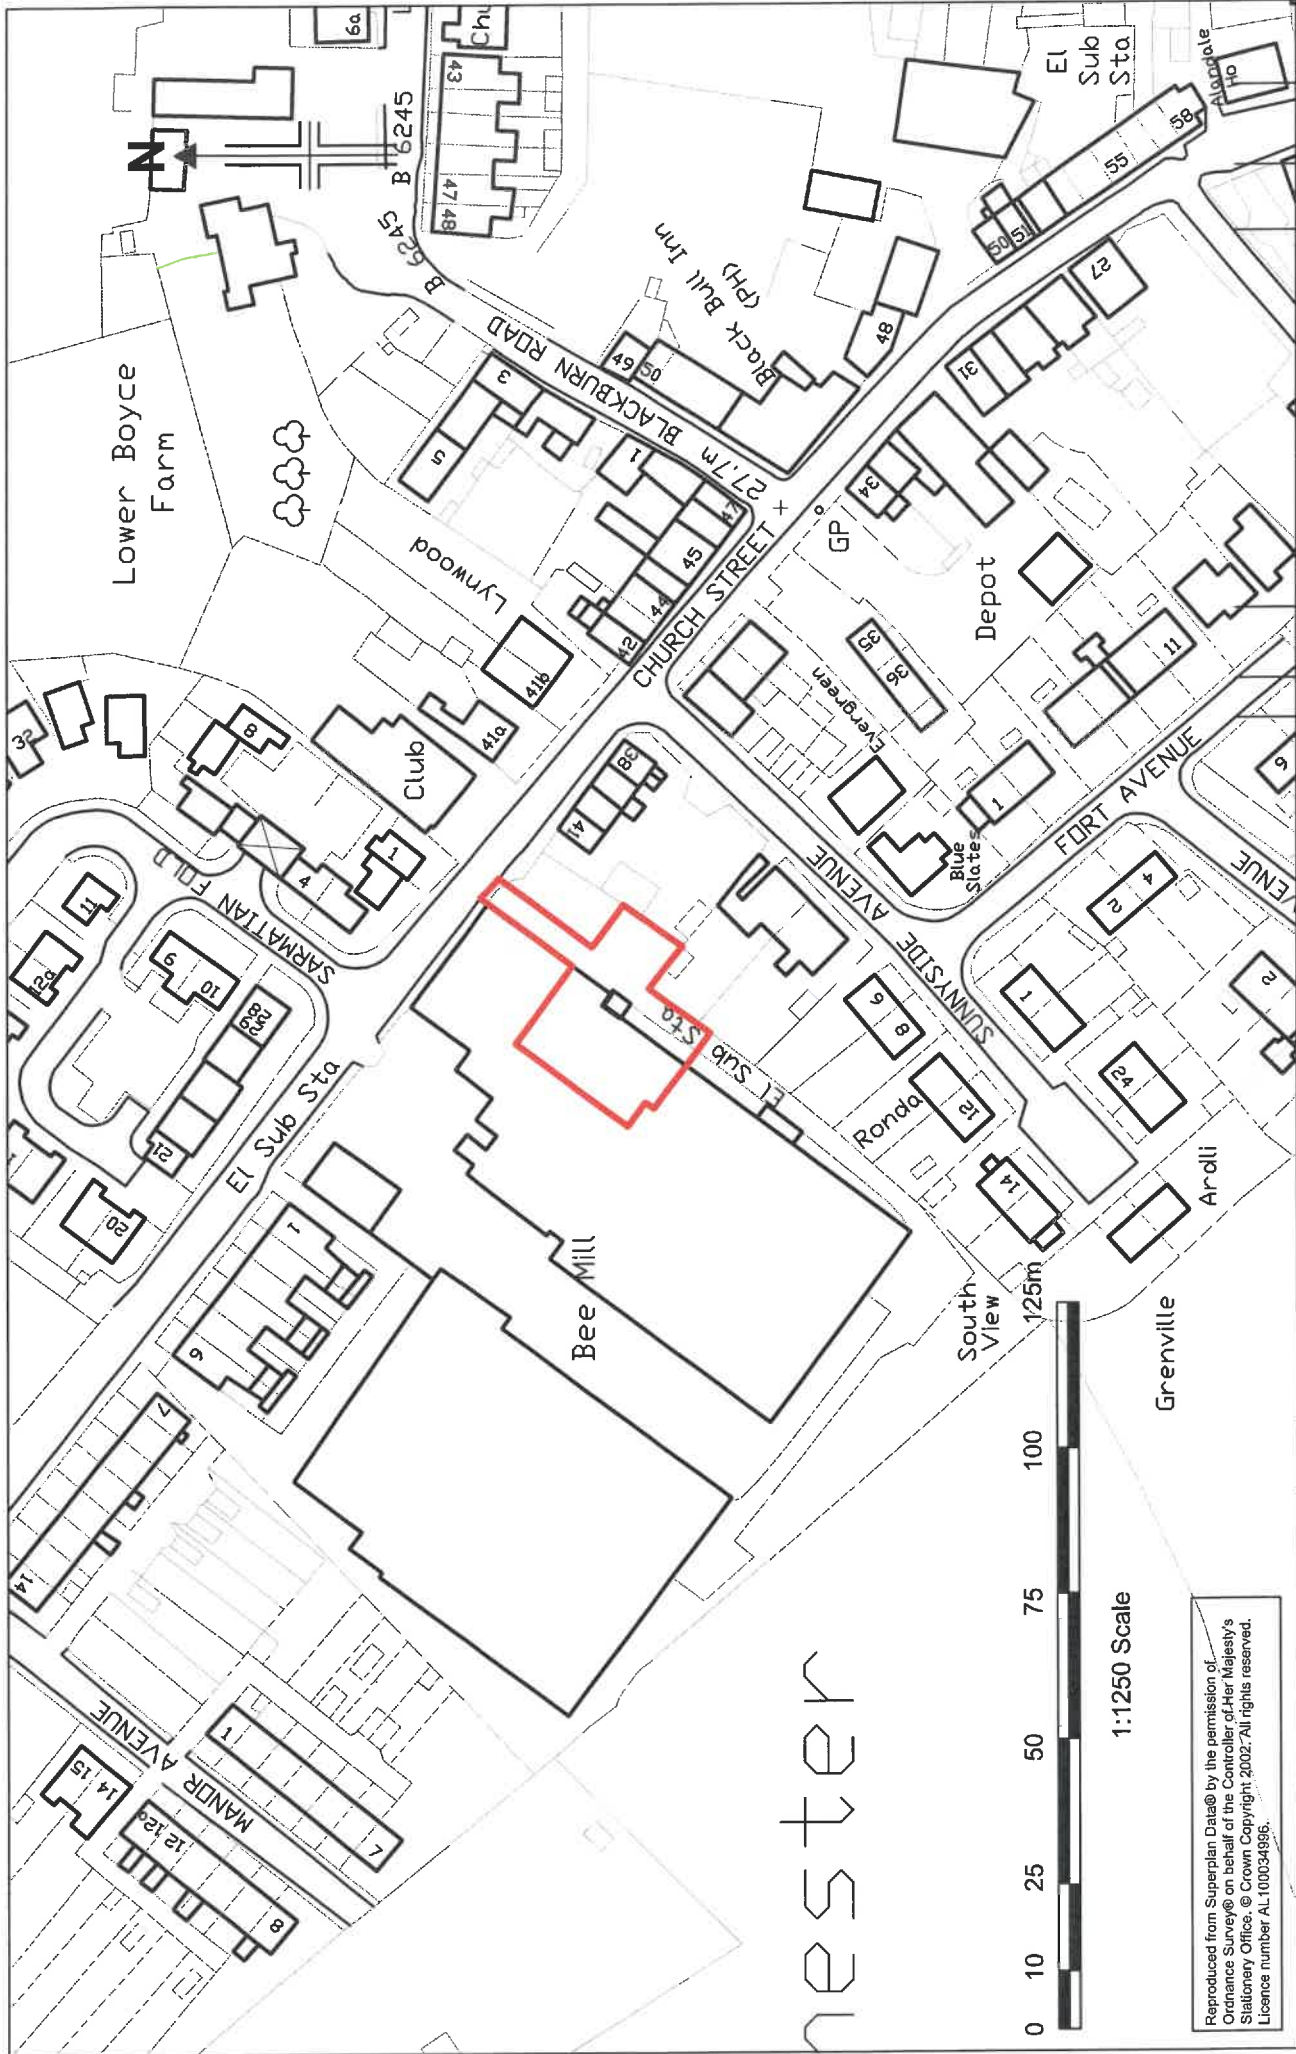

25/754 rec'd 24/10/25

vester

Reproduced from Superplan Data® by the permission of Ordnance Survey® on behalf of the Controller of Her Majesty's Stationary Office. © Crown Copyright, 2002. All rights reserved. Licence number AL100034966.

PSA Design Ltd
 The Old Bank House, 6 Berry Lane
 Longridge, Preston, PR3 3JA
 Tel. 01772 786066
 www.psadesign.co.uk
 mail@psadesign.co.uk

Client Freda's Peanut Butter
Job Bee Mill, Ribchester
Title Site Location Plan

Drawn DME
Check
Appr.

Date Oct '25
Scale 1:1250

Sheet Size A4

Drwg No. A4747-PL01

Rev.