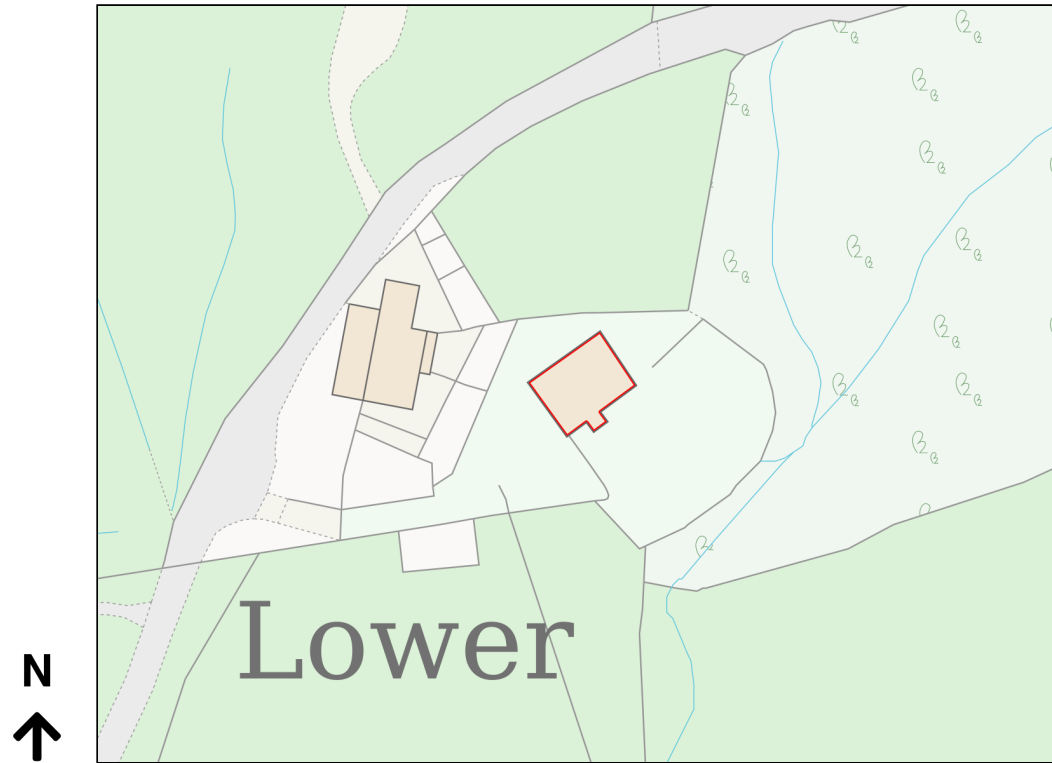

Location Plan

Site Address: Lower Beatrix, Newton Road, Newton, BB7 3BE

Date Produced: 19-Sep-2025

Scale: 1:1250 @A4

Planning Portal Reference: PP-14184879v1