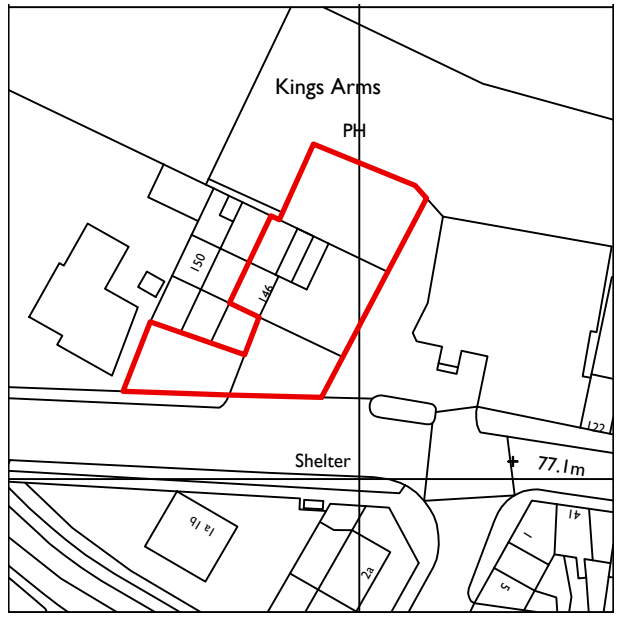

LOCATION PLAN 1:1250

A Red edge added

250925

revision

date

CRC DESIGN ARCHITECTURAL SERVICES 5 WALLHURST CLOSE WORSTHORNE BURNLEY BB103NY tel 01282 457956 mob 07837 352179 e cjrll@crcdesign.co.uk		
project EXTENSION THE KINGS 144 BAWDLANDS CLITHEROE BB7 2LA client CASTLE VIEW DEVELOPMENTS LTD		
drawing title EXISTING & PROPOSED SITE PLANS LOCATION PLAN		
date SEPT 2025	scale 1: 500 & 1:1250 @ A3	drawing no. 1550-4A