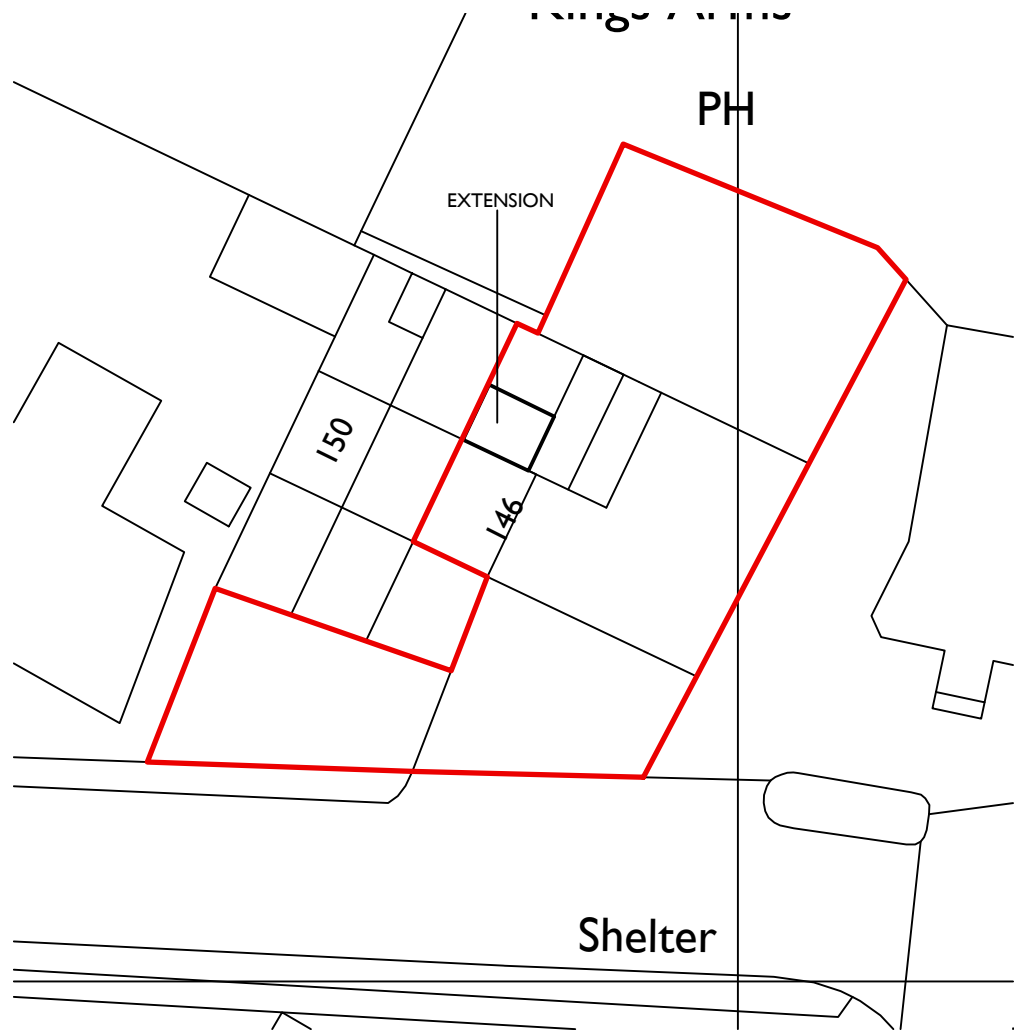

PROPOSED SITE PLAN 1:500