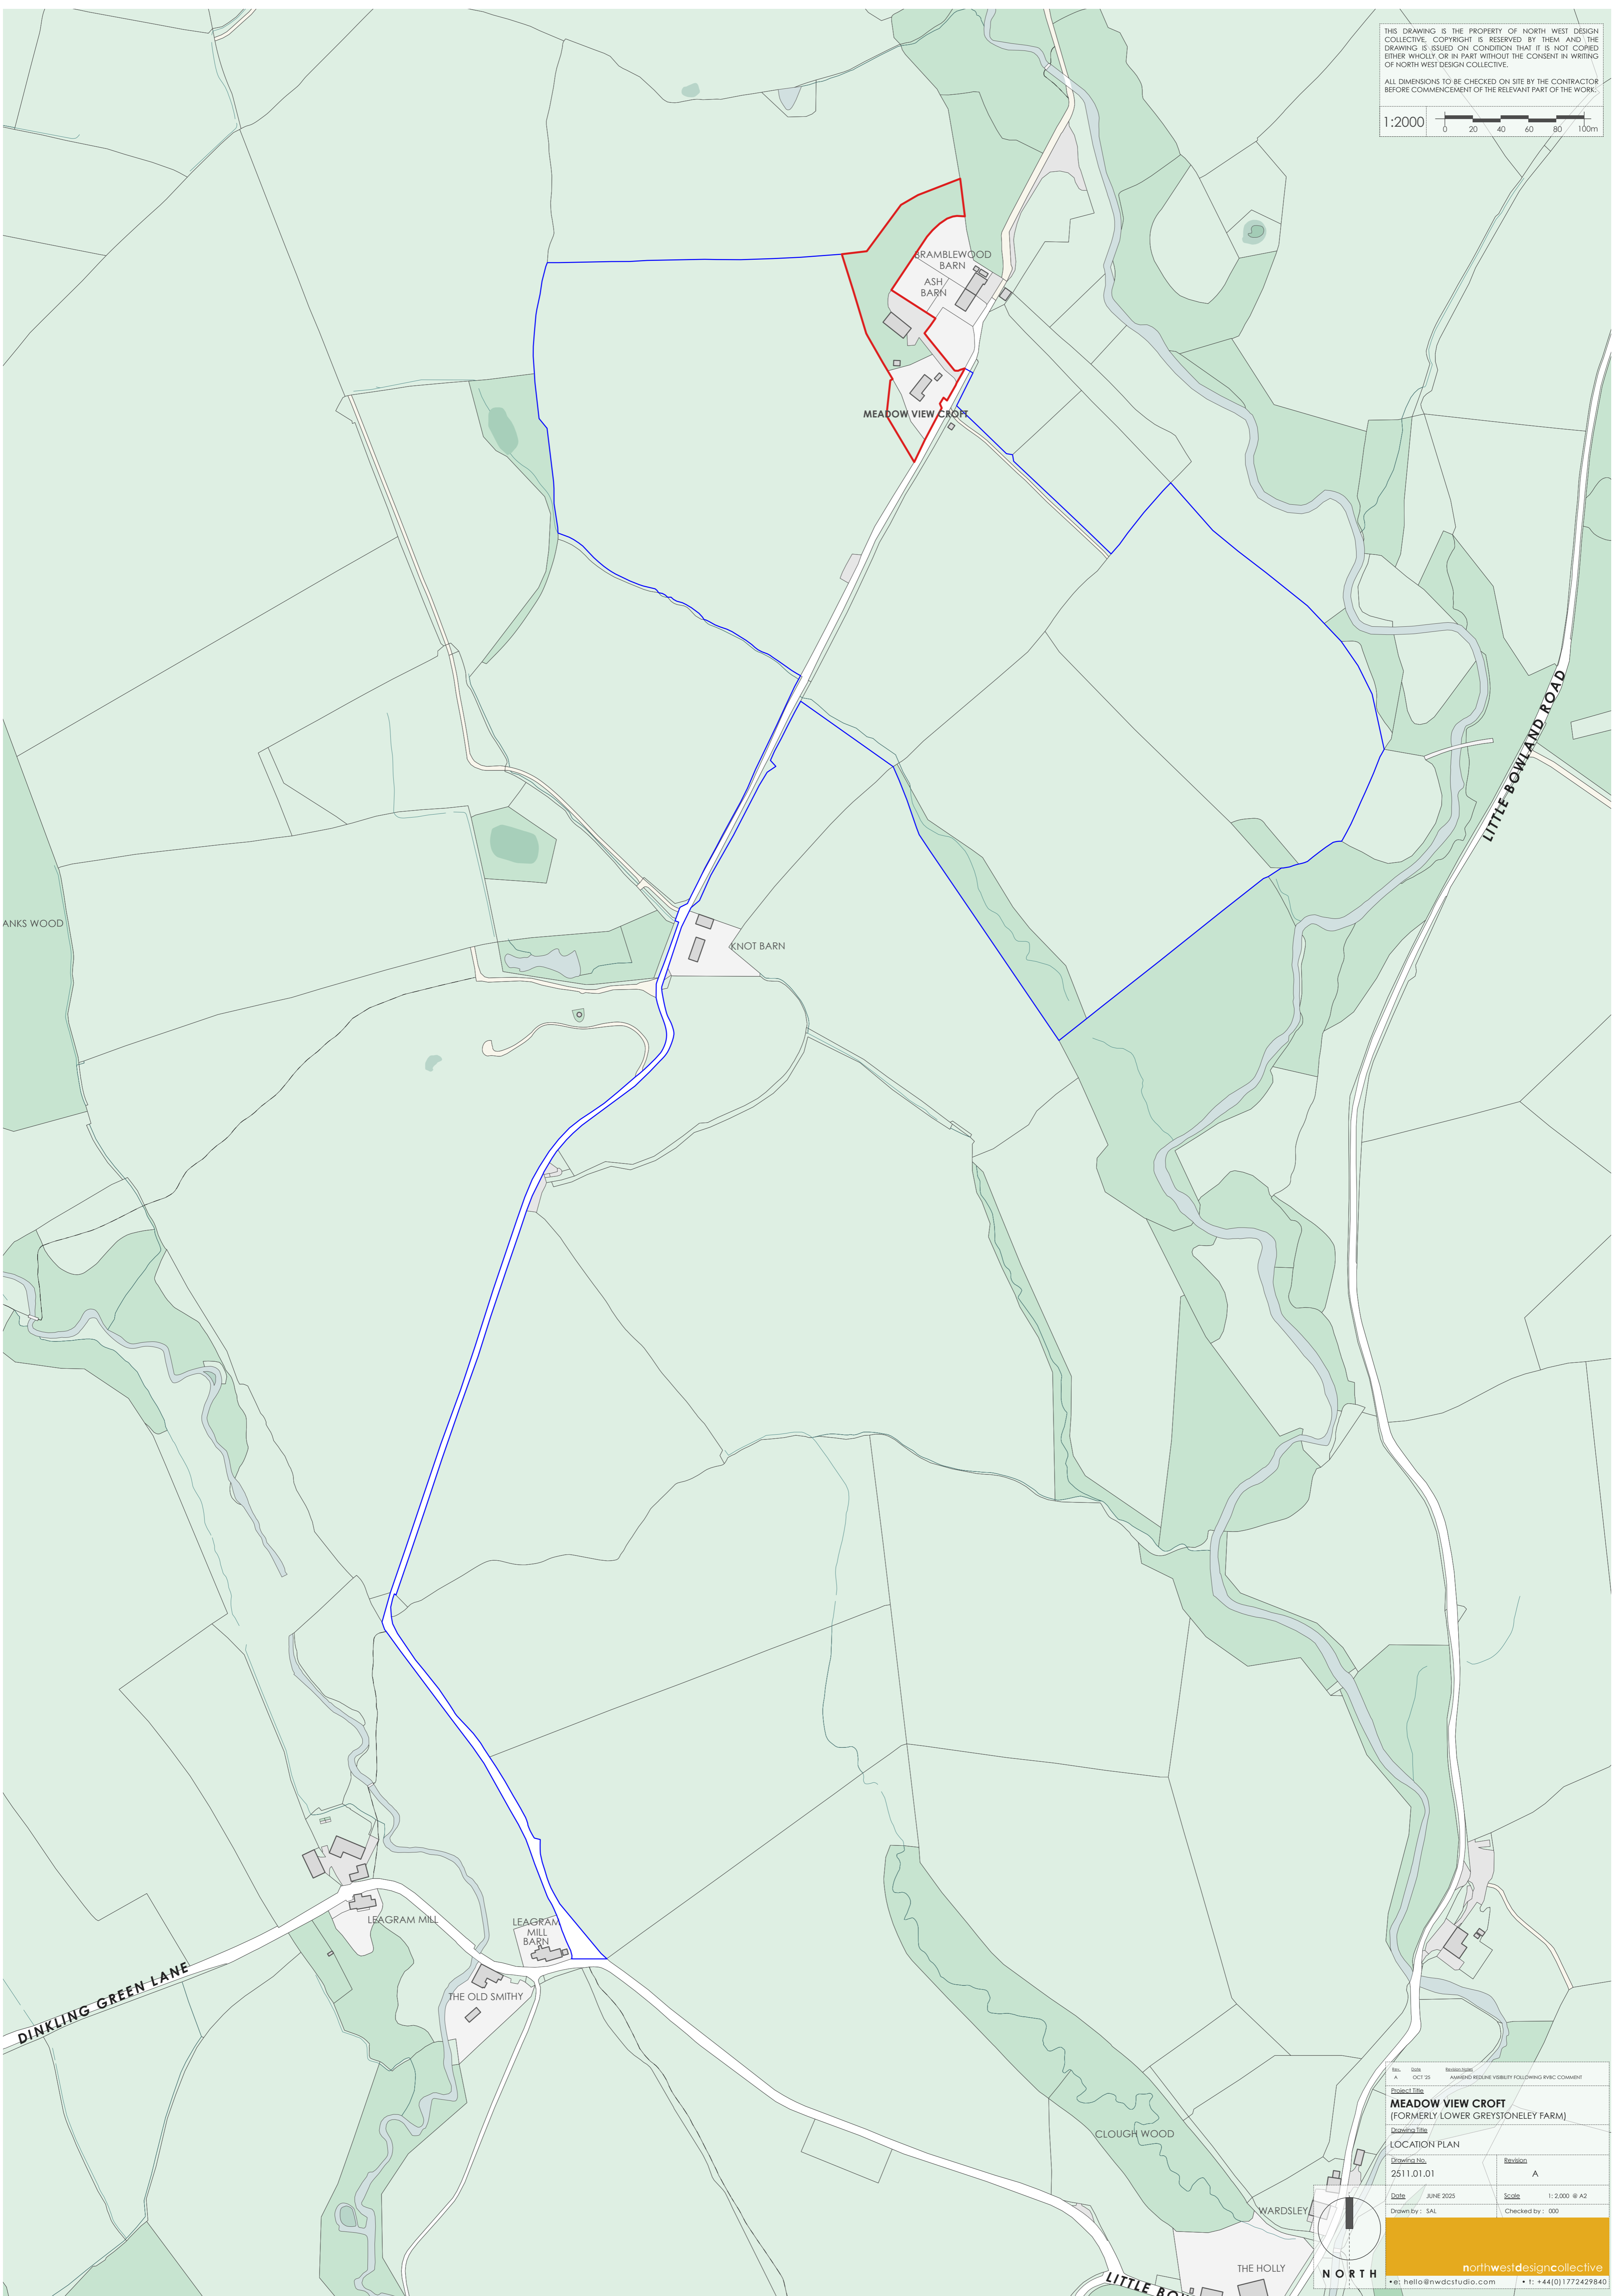

ALL DIMENSIONS TO BE CHECKED ON SITE BY THE CONTRACTOR BEFORE COMMENCEMENT OF THE RELEVANT PART OF THE WORK.

1:2000 0 20 40 60 80 100m

Rev.	Size	Issue Date	Author
A	A	OCT 25	SAI
Project Title			
MEADOW VIEW CROFT (FORMERLY LOWER GREYSTONELEY FARM)			
Location Title			
LOCATION PLAN			
Drawing No.	Revision		
2511.01.01	A		
Date	Scale	Checked by	000
JUNE 2025	1:2000 @ A2	SAI	000
Drawn by			
SAI			
northwestdesigncollective			
• e: hello@nwdcstudio.com • t: +44(0)1772429840