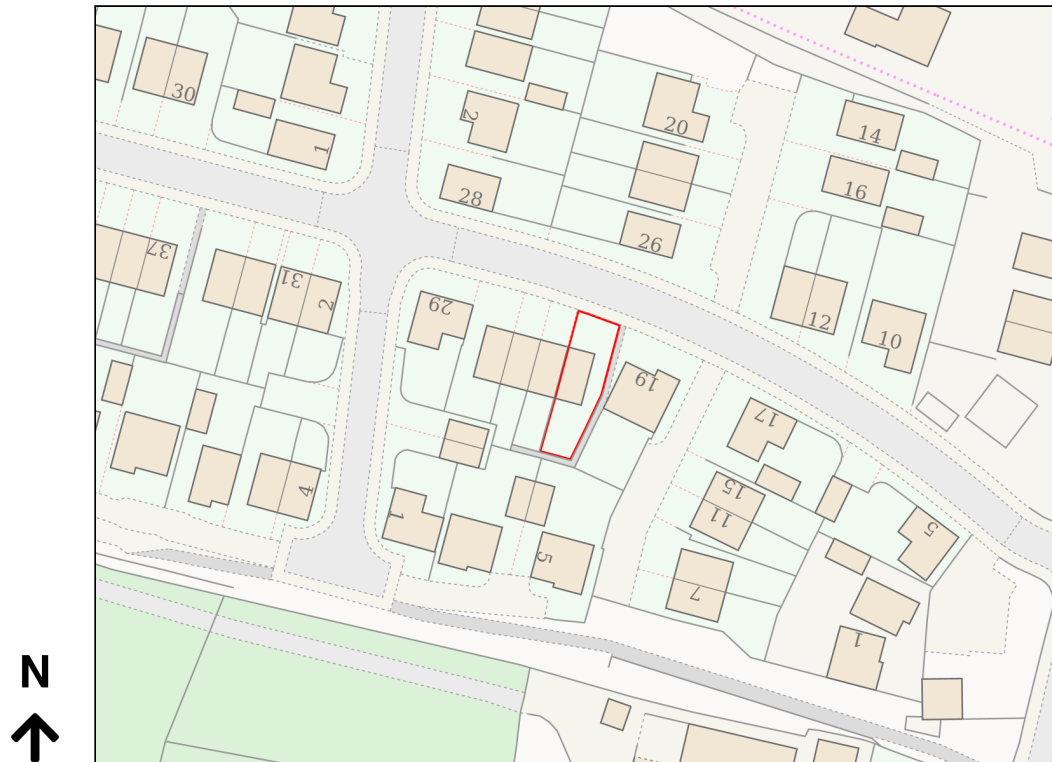

Location Plan

Site Address: 21, Hawthorn Road, Barrow, BB7 9ER

Date Produced: 01-Oct-2025

Scale: 1:1250 @A4

Planning Portal Reference: PP-14375395v1