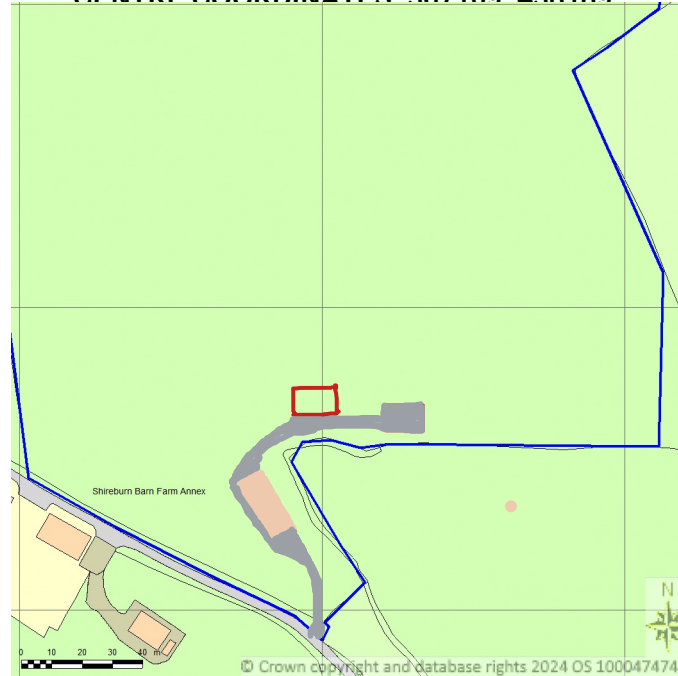

Existing
SITE LOCATION PLAN
AREA 5 HA
SCALE 1:2500 on A4
CENTRE COORDINATES: 367109 438189

Supplied by Streetwise Maps Ltd
www.streetwise.net
Licence No: 100047474
21/10/2024 14:13:01