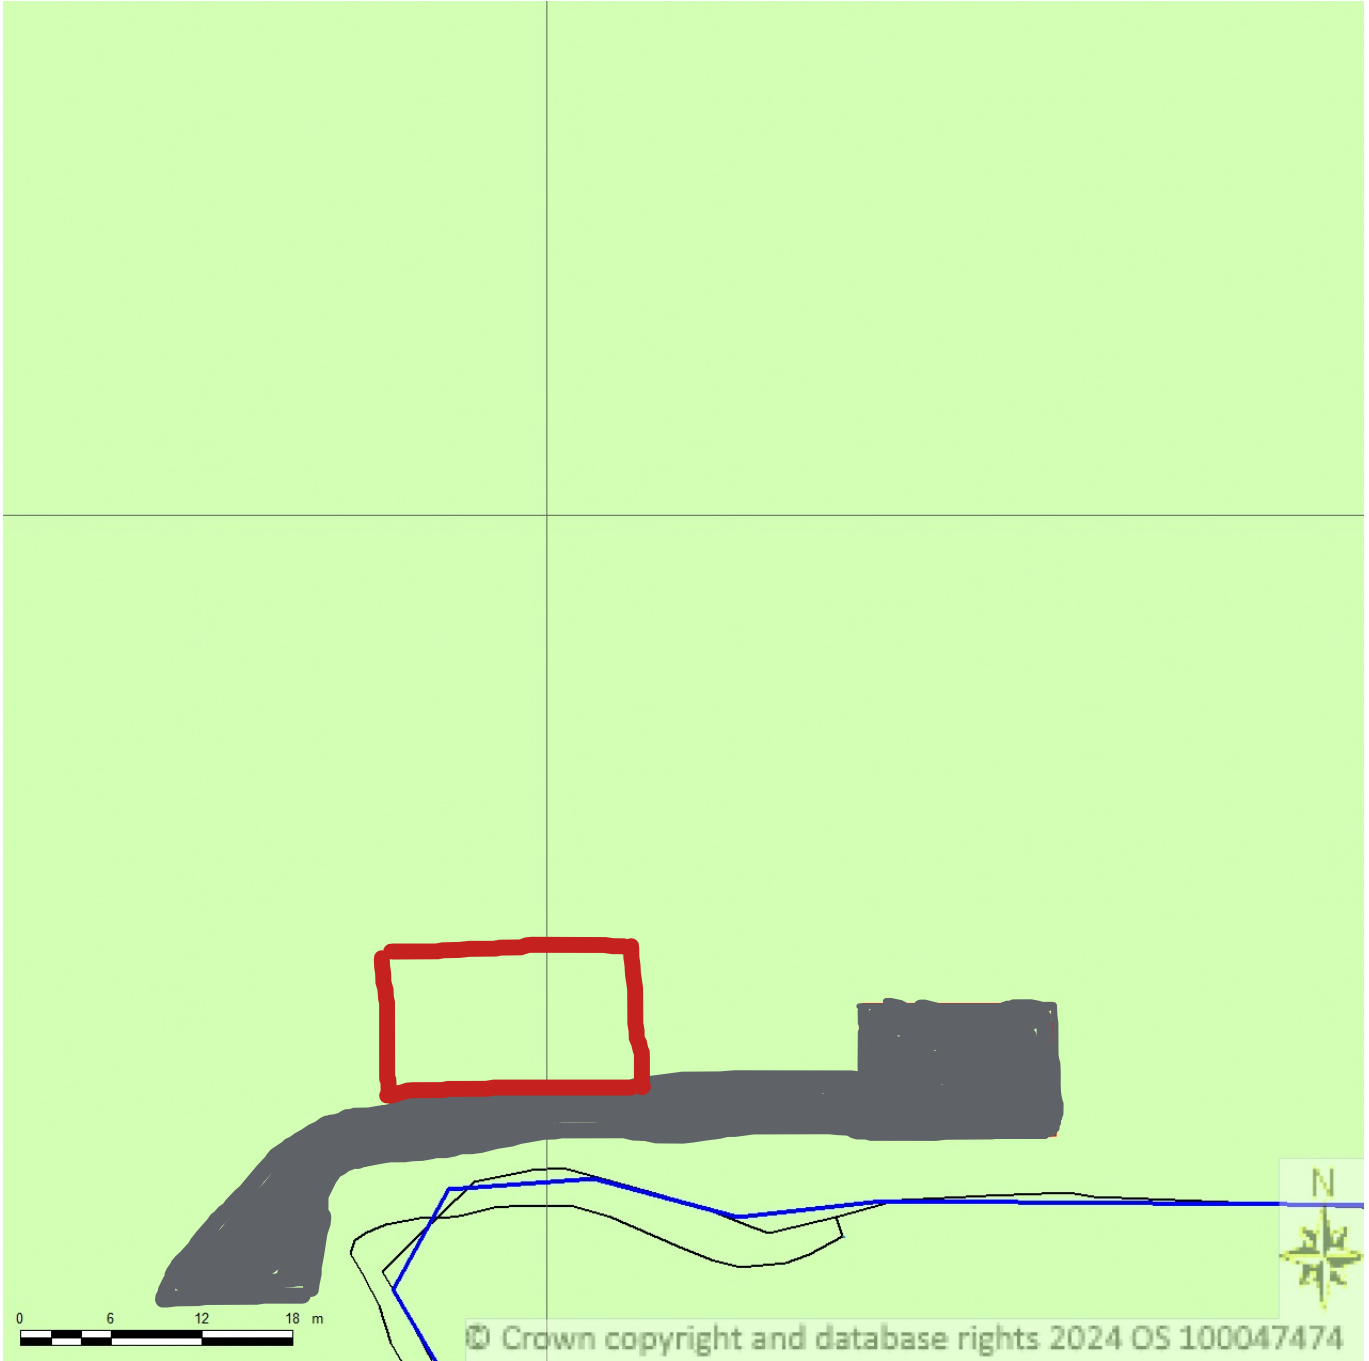

Existing
BLOCK/SITE PLAN
AREA 90m x 90m
SCALE 1:500 on A4
CENTRE COORDINATES: 367109, 438189

Supplied by Streetwise Maps Ltd
www.streetwise.net
Licence No: 100047474
21/10/2024 14:14:31