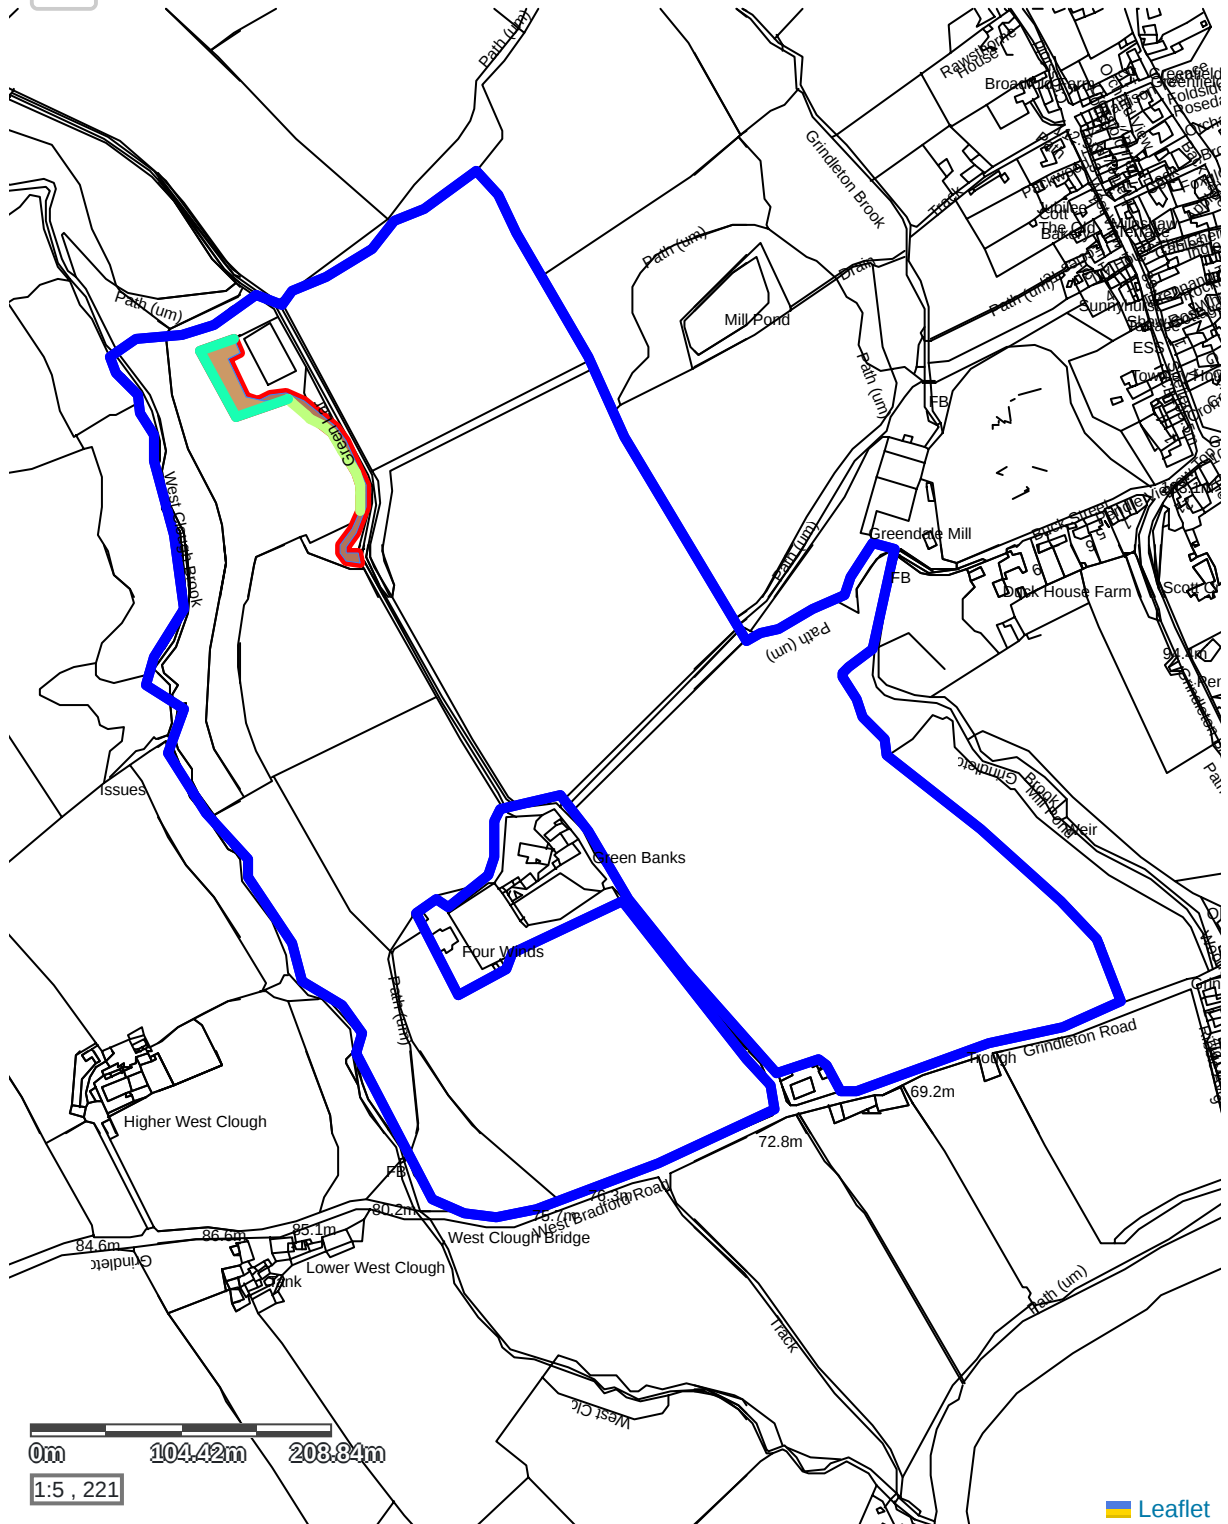

**Pre-Development Plan
Baseline Map**

Post-Development Plan
Post-Development Map

Onsite Habitat Plan | Symbology

All symbology based on UKHAB recommendations.

Colour Code	Habitat Description
	Modified grassland
	Developed land; sealed surface
	Native hedgerow

**Post-Development Plan
Post-Development (Per Habitat)**

Area-Baseline

Ref	Colour Code	Habitat Description
1		Modified grassland
2		Developed land; sealed surface

Area-Intended-Works

Ref	Colour Code	Habitat Description
1		Developed land; sealed surface

Hedgerow-Baseline

Ref	Colour Code	Habitat Description
1		Native hedgerow

Hedgerow-Intended-Works

Ref	Colour Code	Habitat Description
1		Native hedgerow