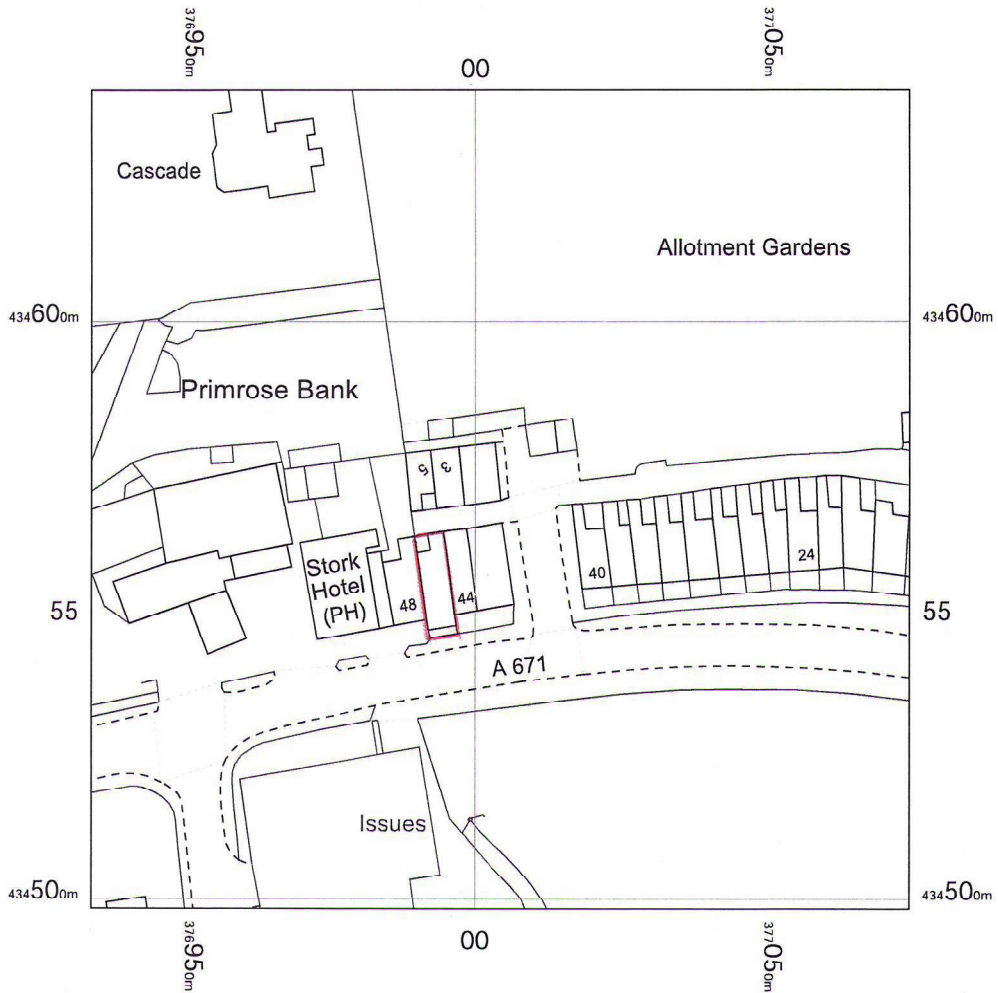

46 Whalley Road, BB12 7NZ

LOCATION PLAN 1:1250
DRAWING N°: W.R 46 / 2

46 Whalley Road,
Burnley,
Simonstone,
Lancashire
BB12 7NZ

OS MasterMap 1250/2500/10000 scale
Thursday, October 9, 2025, ID: MPMBW-01245154
www.blackwellmapping.co.uk

1:1250 scale print at A4, Centre: 377004 E, 434569 N

© Crown Copyright Ordnance Survey. Licence no.
100041041

BLACKWELL'S
MAPPING SERVICES
PERSONAL & PROFESSIONAL MAPPING
www.blackwellmapping.co.uk

TEL: 0800 151 2612
maps@blackwell.co.uk