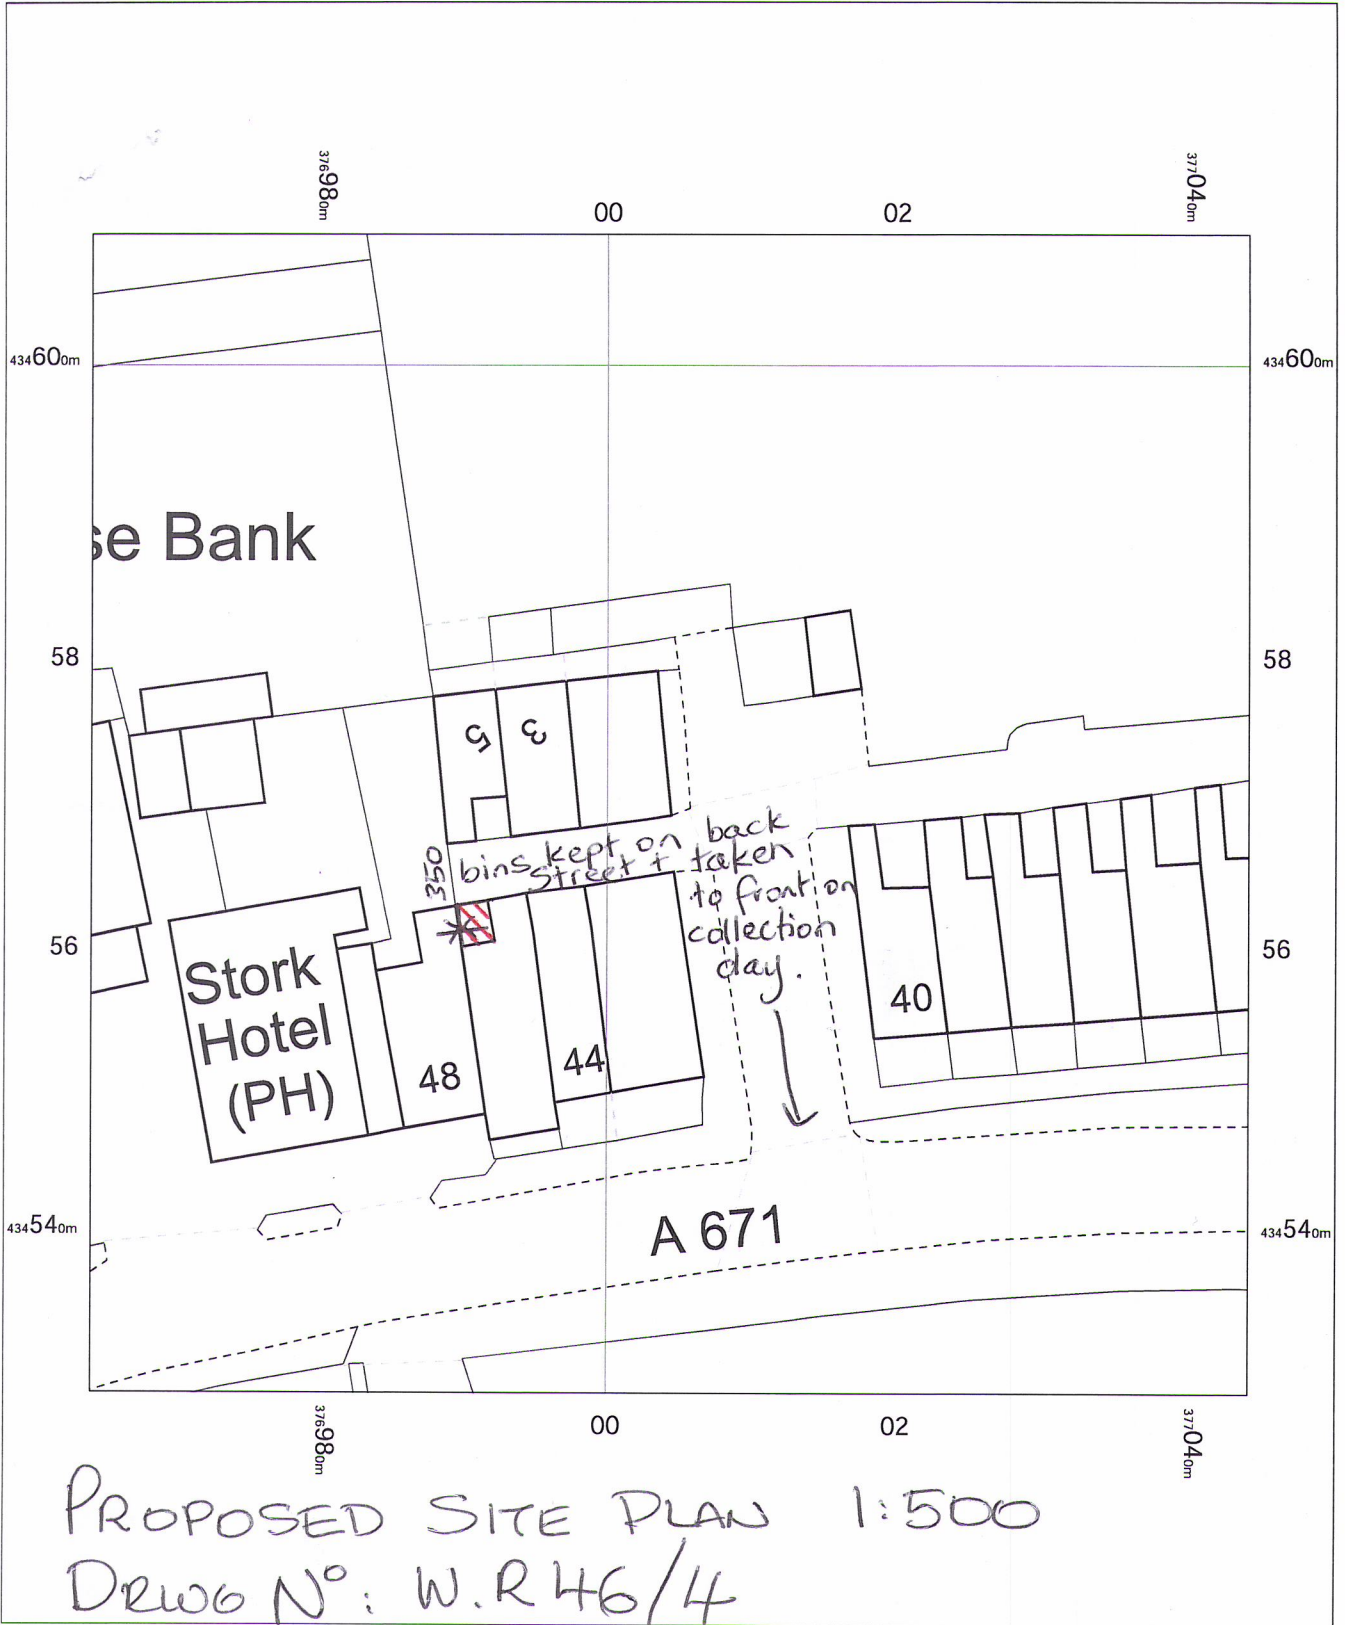

46 Whalley Road, BB12 7NZ

46 Whalley Road,
Burnley,
Simonstone,
Lancashire
BB12 7NZ

OS MasterMap 1250/2500/10000 scale
Thursday, October 9, 2025, ID: MPMBW-01245155
www.blackwellmapping.co.uk
1:500 scale print at A4, Centre: 377004 E, 434569 N
©Crown Copyright Ordnance Survey. Licence no.
100041041

BLACKWELL'S
MAPPING SERVICES
PERSONAL & PROFESSIONAL MAPPING
www.blackwellmapping.co.uk

TEL: 0800 151 2612
maps@blackwell.co.uk

46 Whalley Road,
Burnley,
Simonstone,
Lancashire
BB12 7NZ

OS MasterMap 1250/2500/10000 scale
Thursday, October 9, 2025, ID: MPMBW-01245155
www.blackwellmapping.co.uk

1:500 scale print at A4, Centre: 377004 E, 434569 N

©Crown Copyright Ordnance Survey. Licence no.
100041041

BLACKWELL'S
MAPPING SERVICES
PERSONAL & PROFESSIONAL MAPPING
www.blackwellmapping.co.uk

TEL: 0800 151 2612
maps@blackwell.co.uk