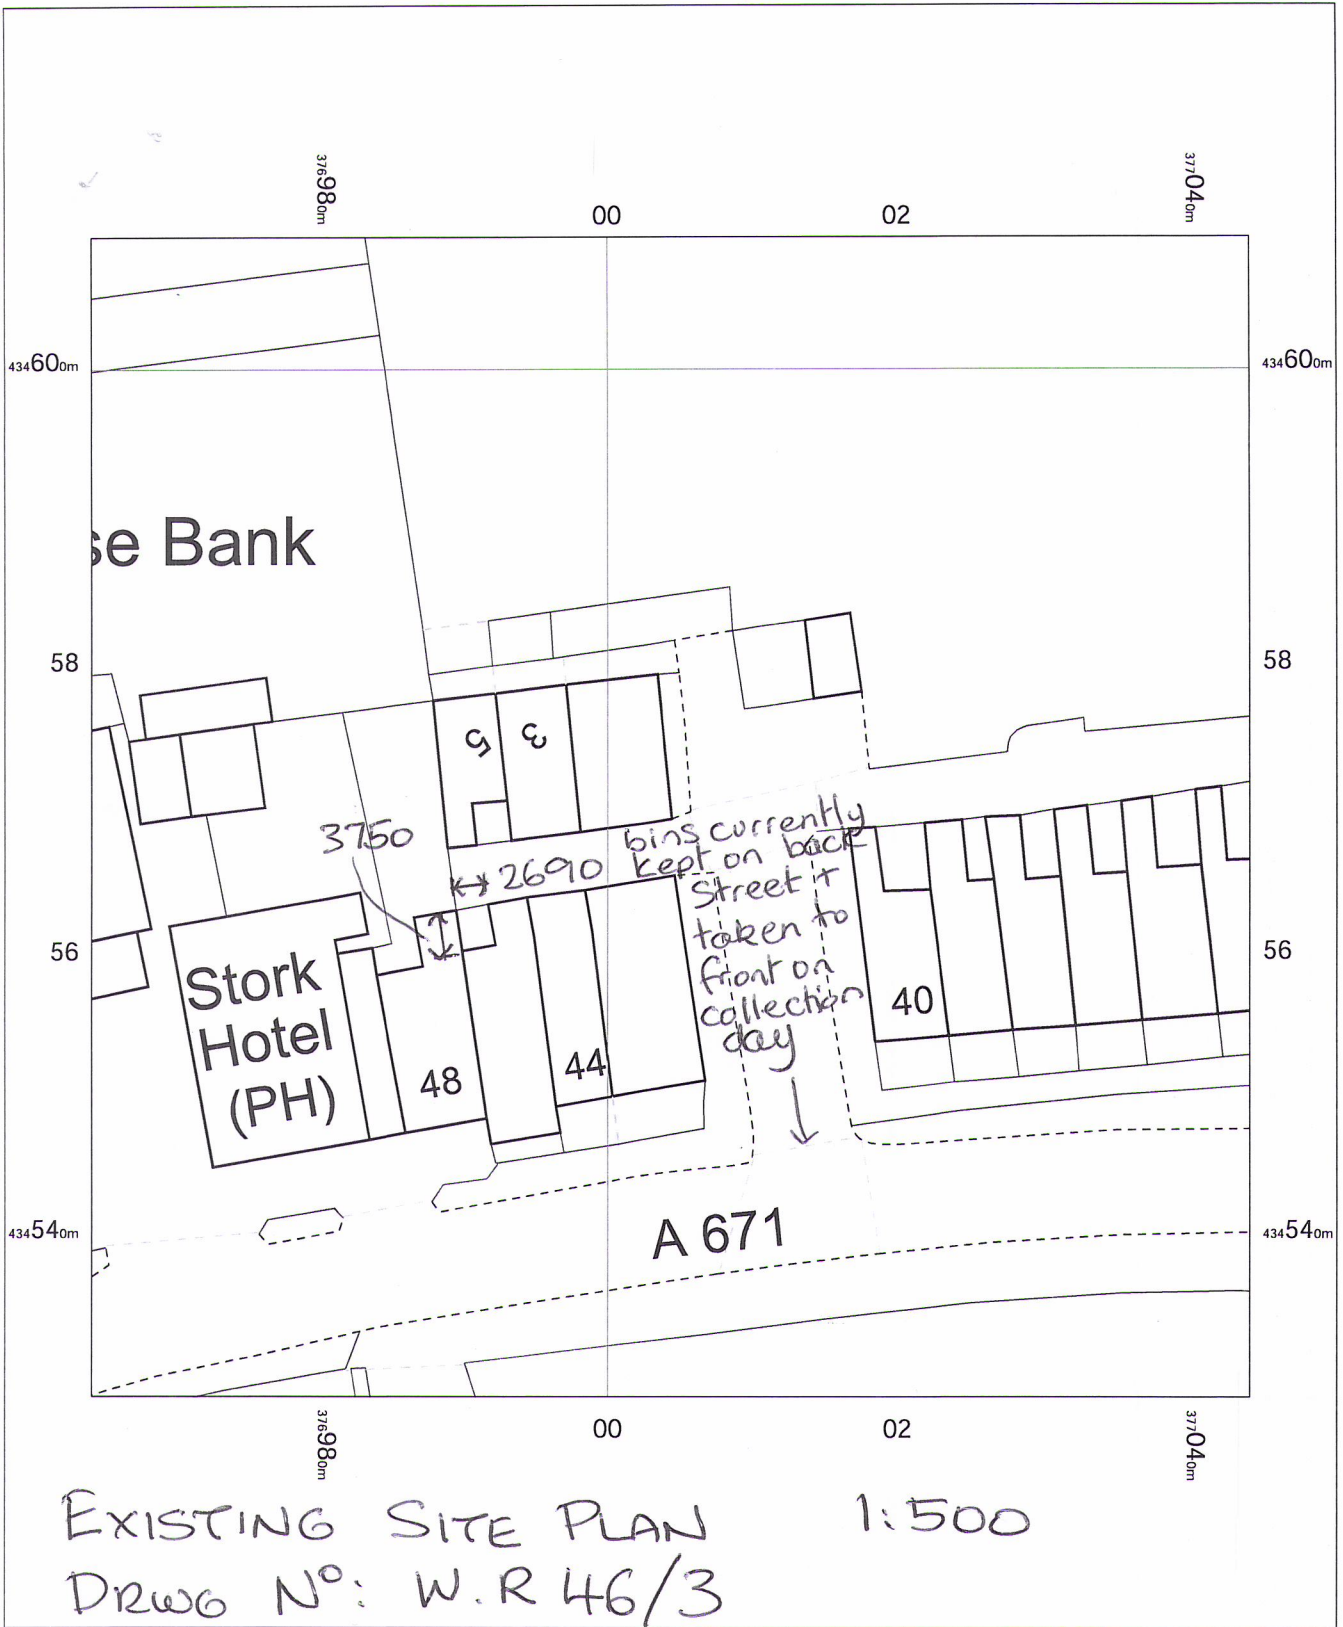

46 Whalley Road, BB12 7NZ

46 Whalley Road,
Burnley,
Simonstone,
Lancashire
BB12 7NZ

OS MasterMap 1250/2500/10000 scale
Thursday, October 9, 2025, ID: MPMBW-01245155
www.blackwellmapping.co.uk
1:500 scale print at A4, Centre: 377004 E, 434569 N
©Crown Copyright Ordnance Survey. Licence no.
100041041

BLACKWELL'S
MAPPING SERVICES
PERSONAL & PROFESSIONAL MAPPING
www.blackwellmapping.co.uk

TEL: 0800 151 2612
maps@blackwell.co.uk

46 Whalley Road,
Burnley,
Simonstone,
Lancashire
BB12 7NZ

OS MasterMap 1250/2500/10000 scale
Thursday, October 9, 2025, ID: MPMBW-01245155
www.blackwellmapping.co.uk

1:500 scale print at A4, Centre: 377004 E, 434569 N

©Crown Copyright Ordnance Survey. Licence no.
100041041

BLACKWELL'S
MAPPING SERVICES
PERSONAL & PROFESSIONAL MAPPING
www.blackwellmapping.co.uk

TEL: 0800 151 2612
maps@blackwell.co.uk