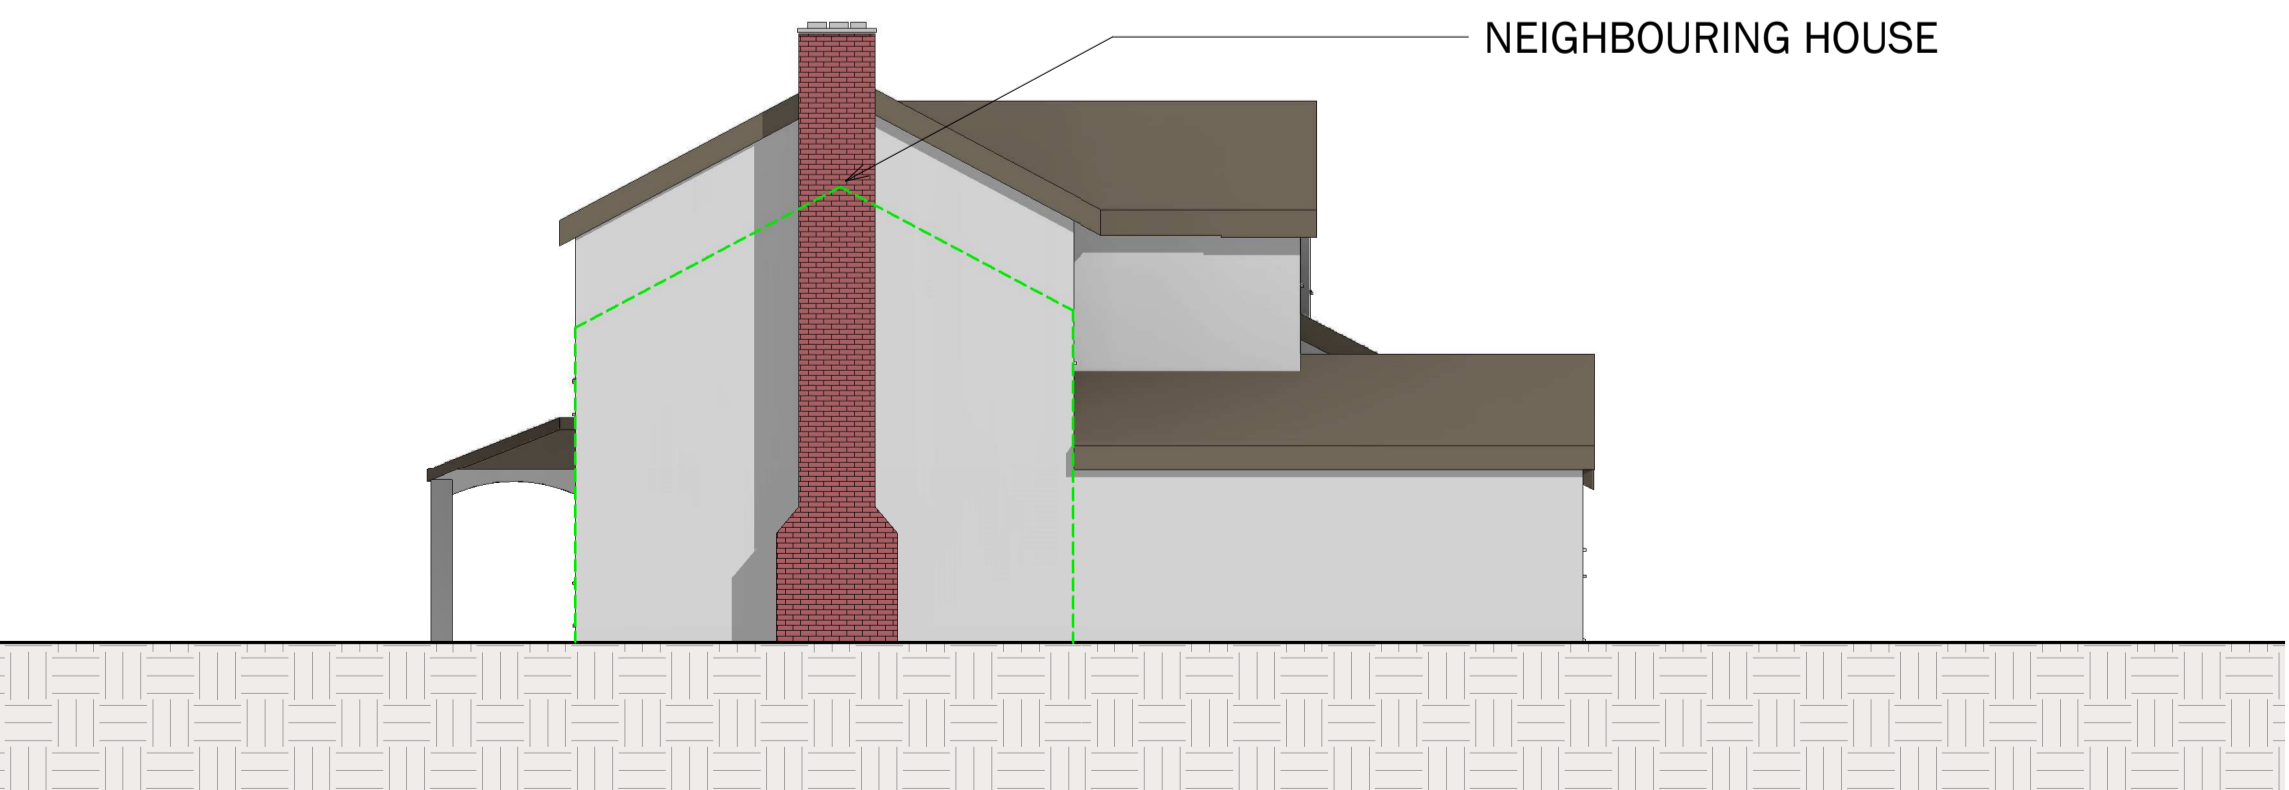

Project number PHA/

Date 03.10.2025

Drawn by DH

Checked by PH

A2.1

Scale As indicated

Sheet size A1

1 EXISTING EAST
1 : 100

2 EXISTING NORTH
1 : 100

3 EXISTING SOUTH
1 : 100

4 EXISTING WEST
1 : 100

5 0 GROUND FLOOR
1 : 50

6 1 FIRST FLOOR
1 : 50