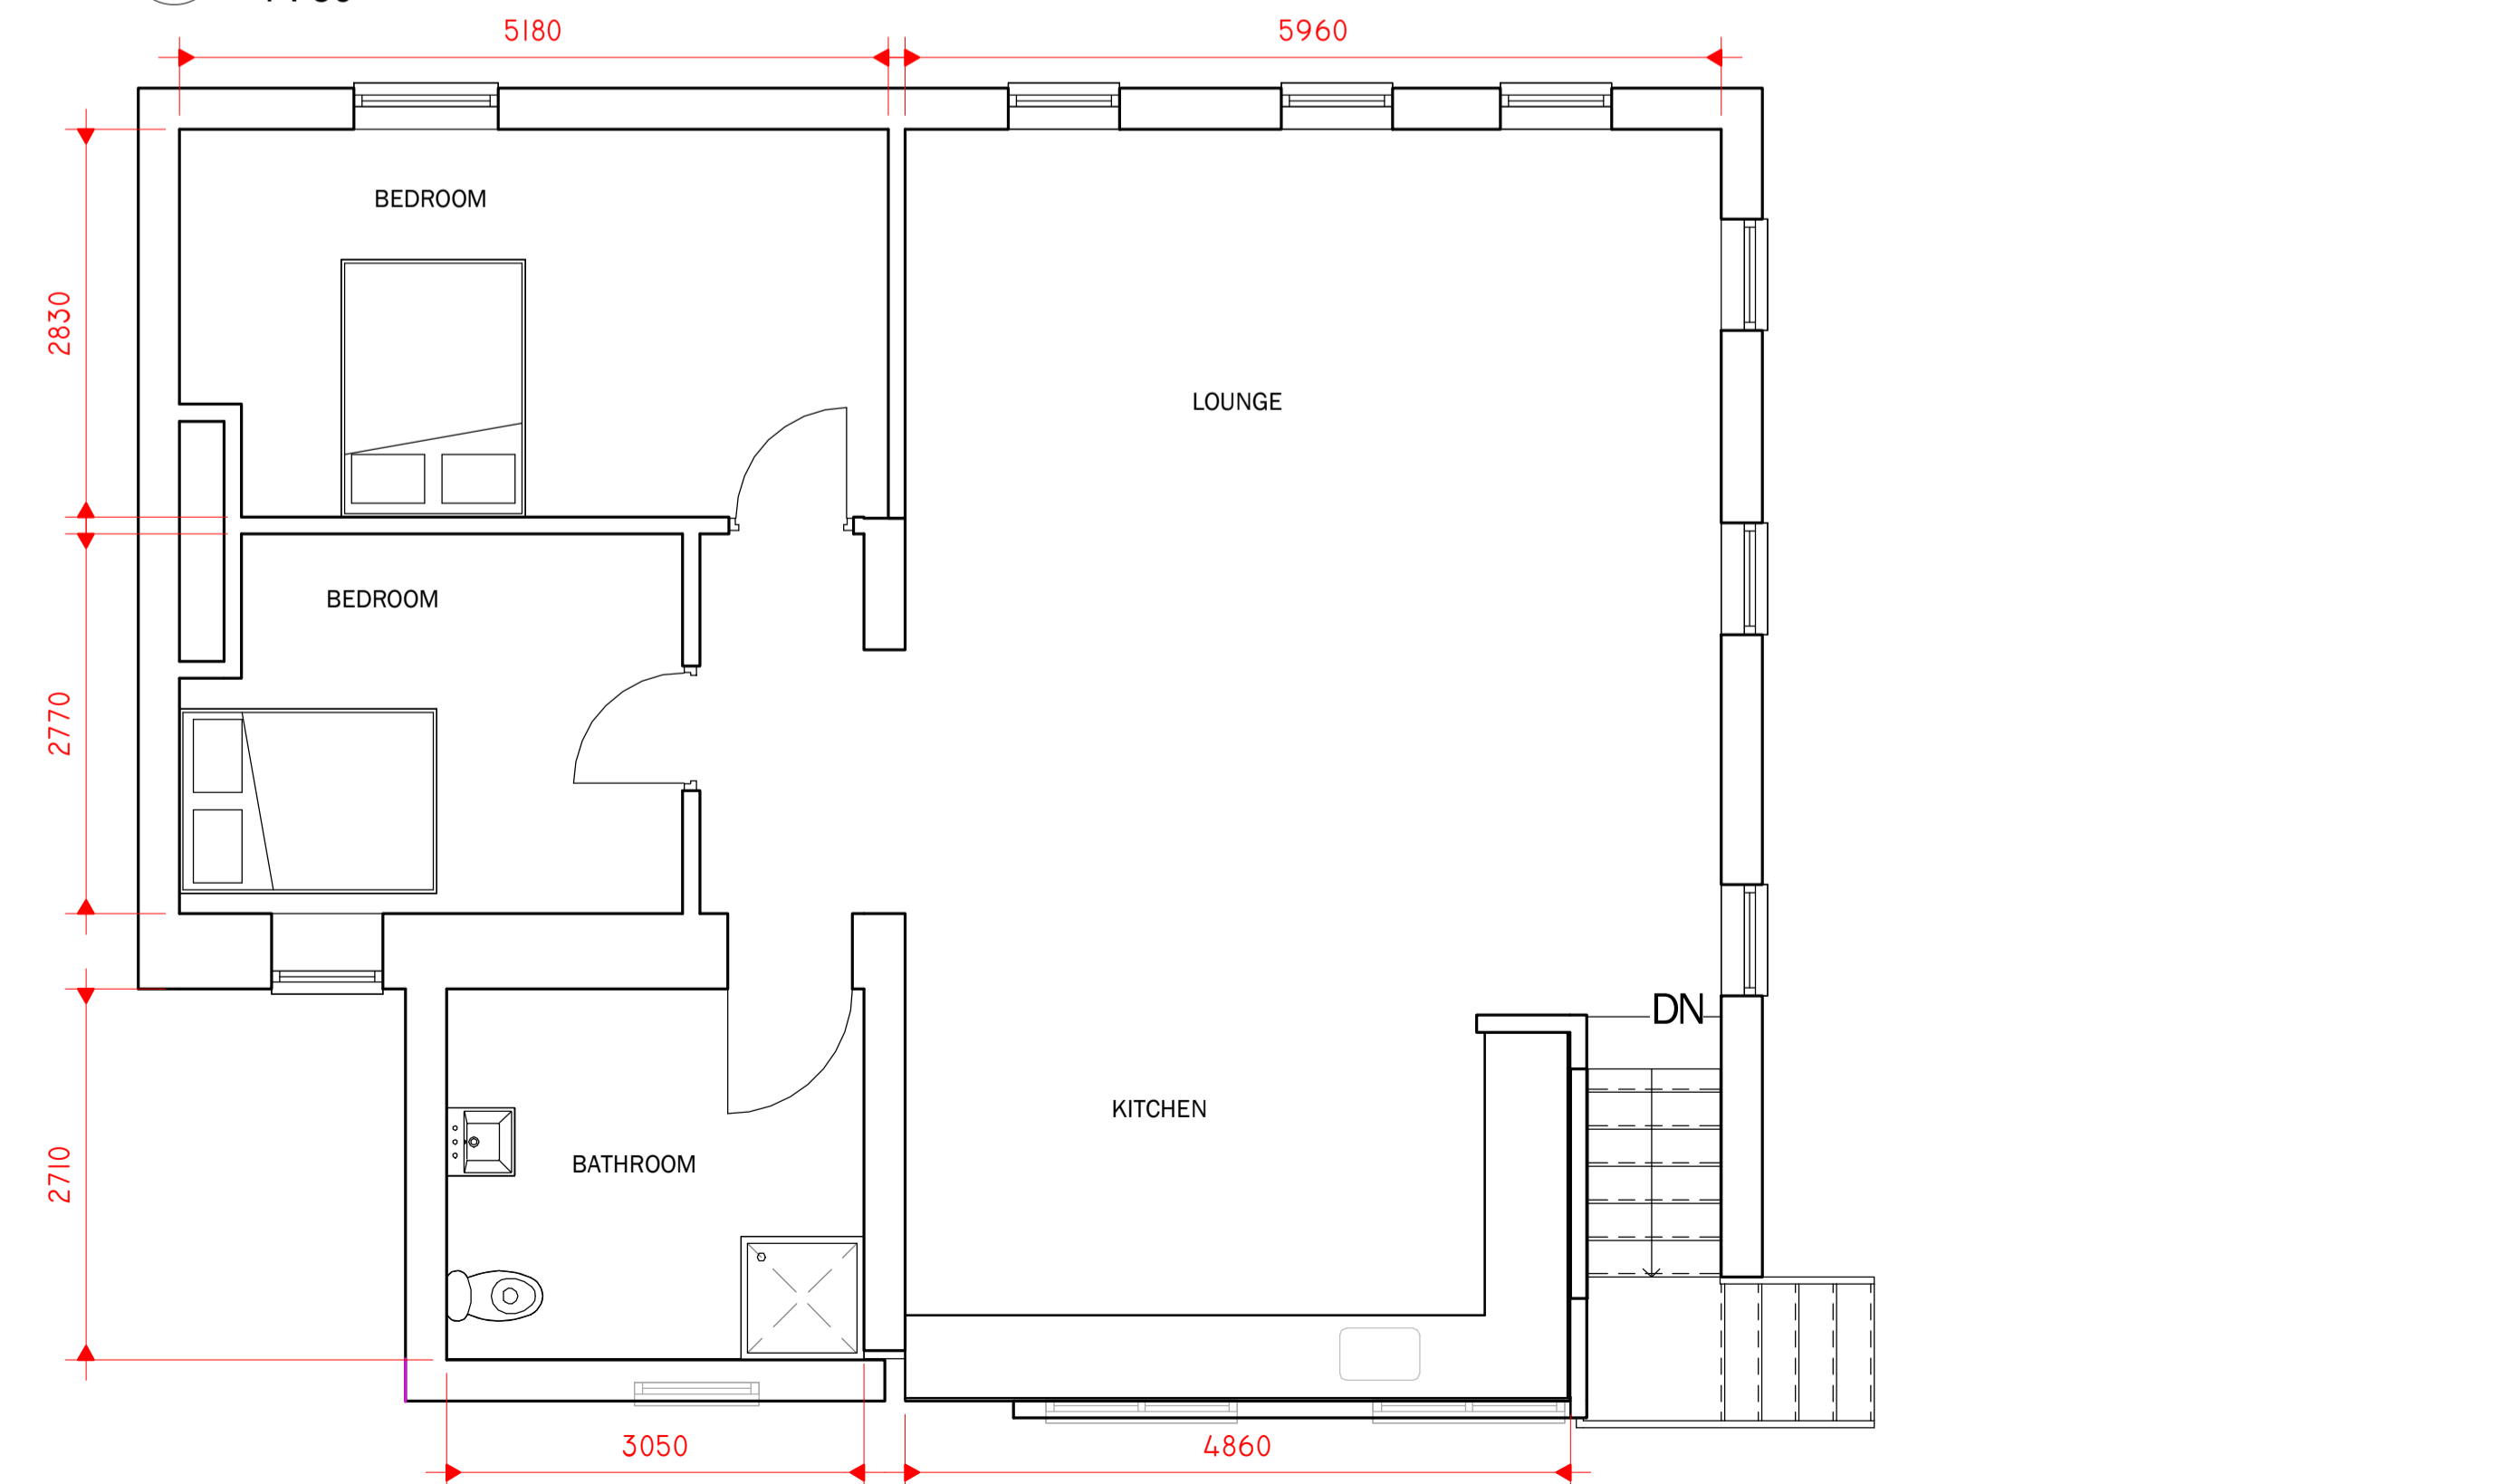

Project number PHA/

Date 03.10.2025

Drawn by DH

Checked by PH

A2.1

Scale As indicated

Sheet size A1

1 EXISTING EAST
1 : 100

2 EXISTING NORTH
1 : 100

3 EXISTING SOUTH
1 : 100

4 EXISTING WEST
1 : 100

5 0 GROUND FLOOR
1 : 50

6 1 FIRST FLOOR
1 : 50