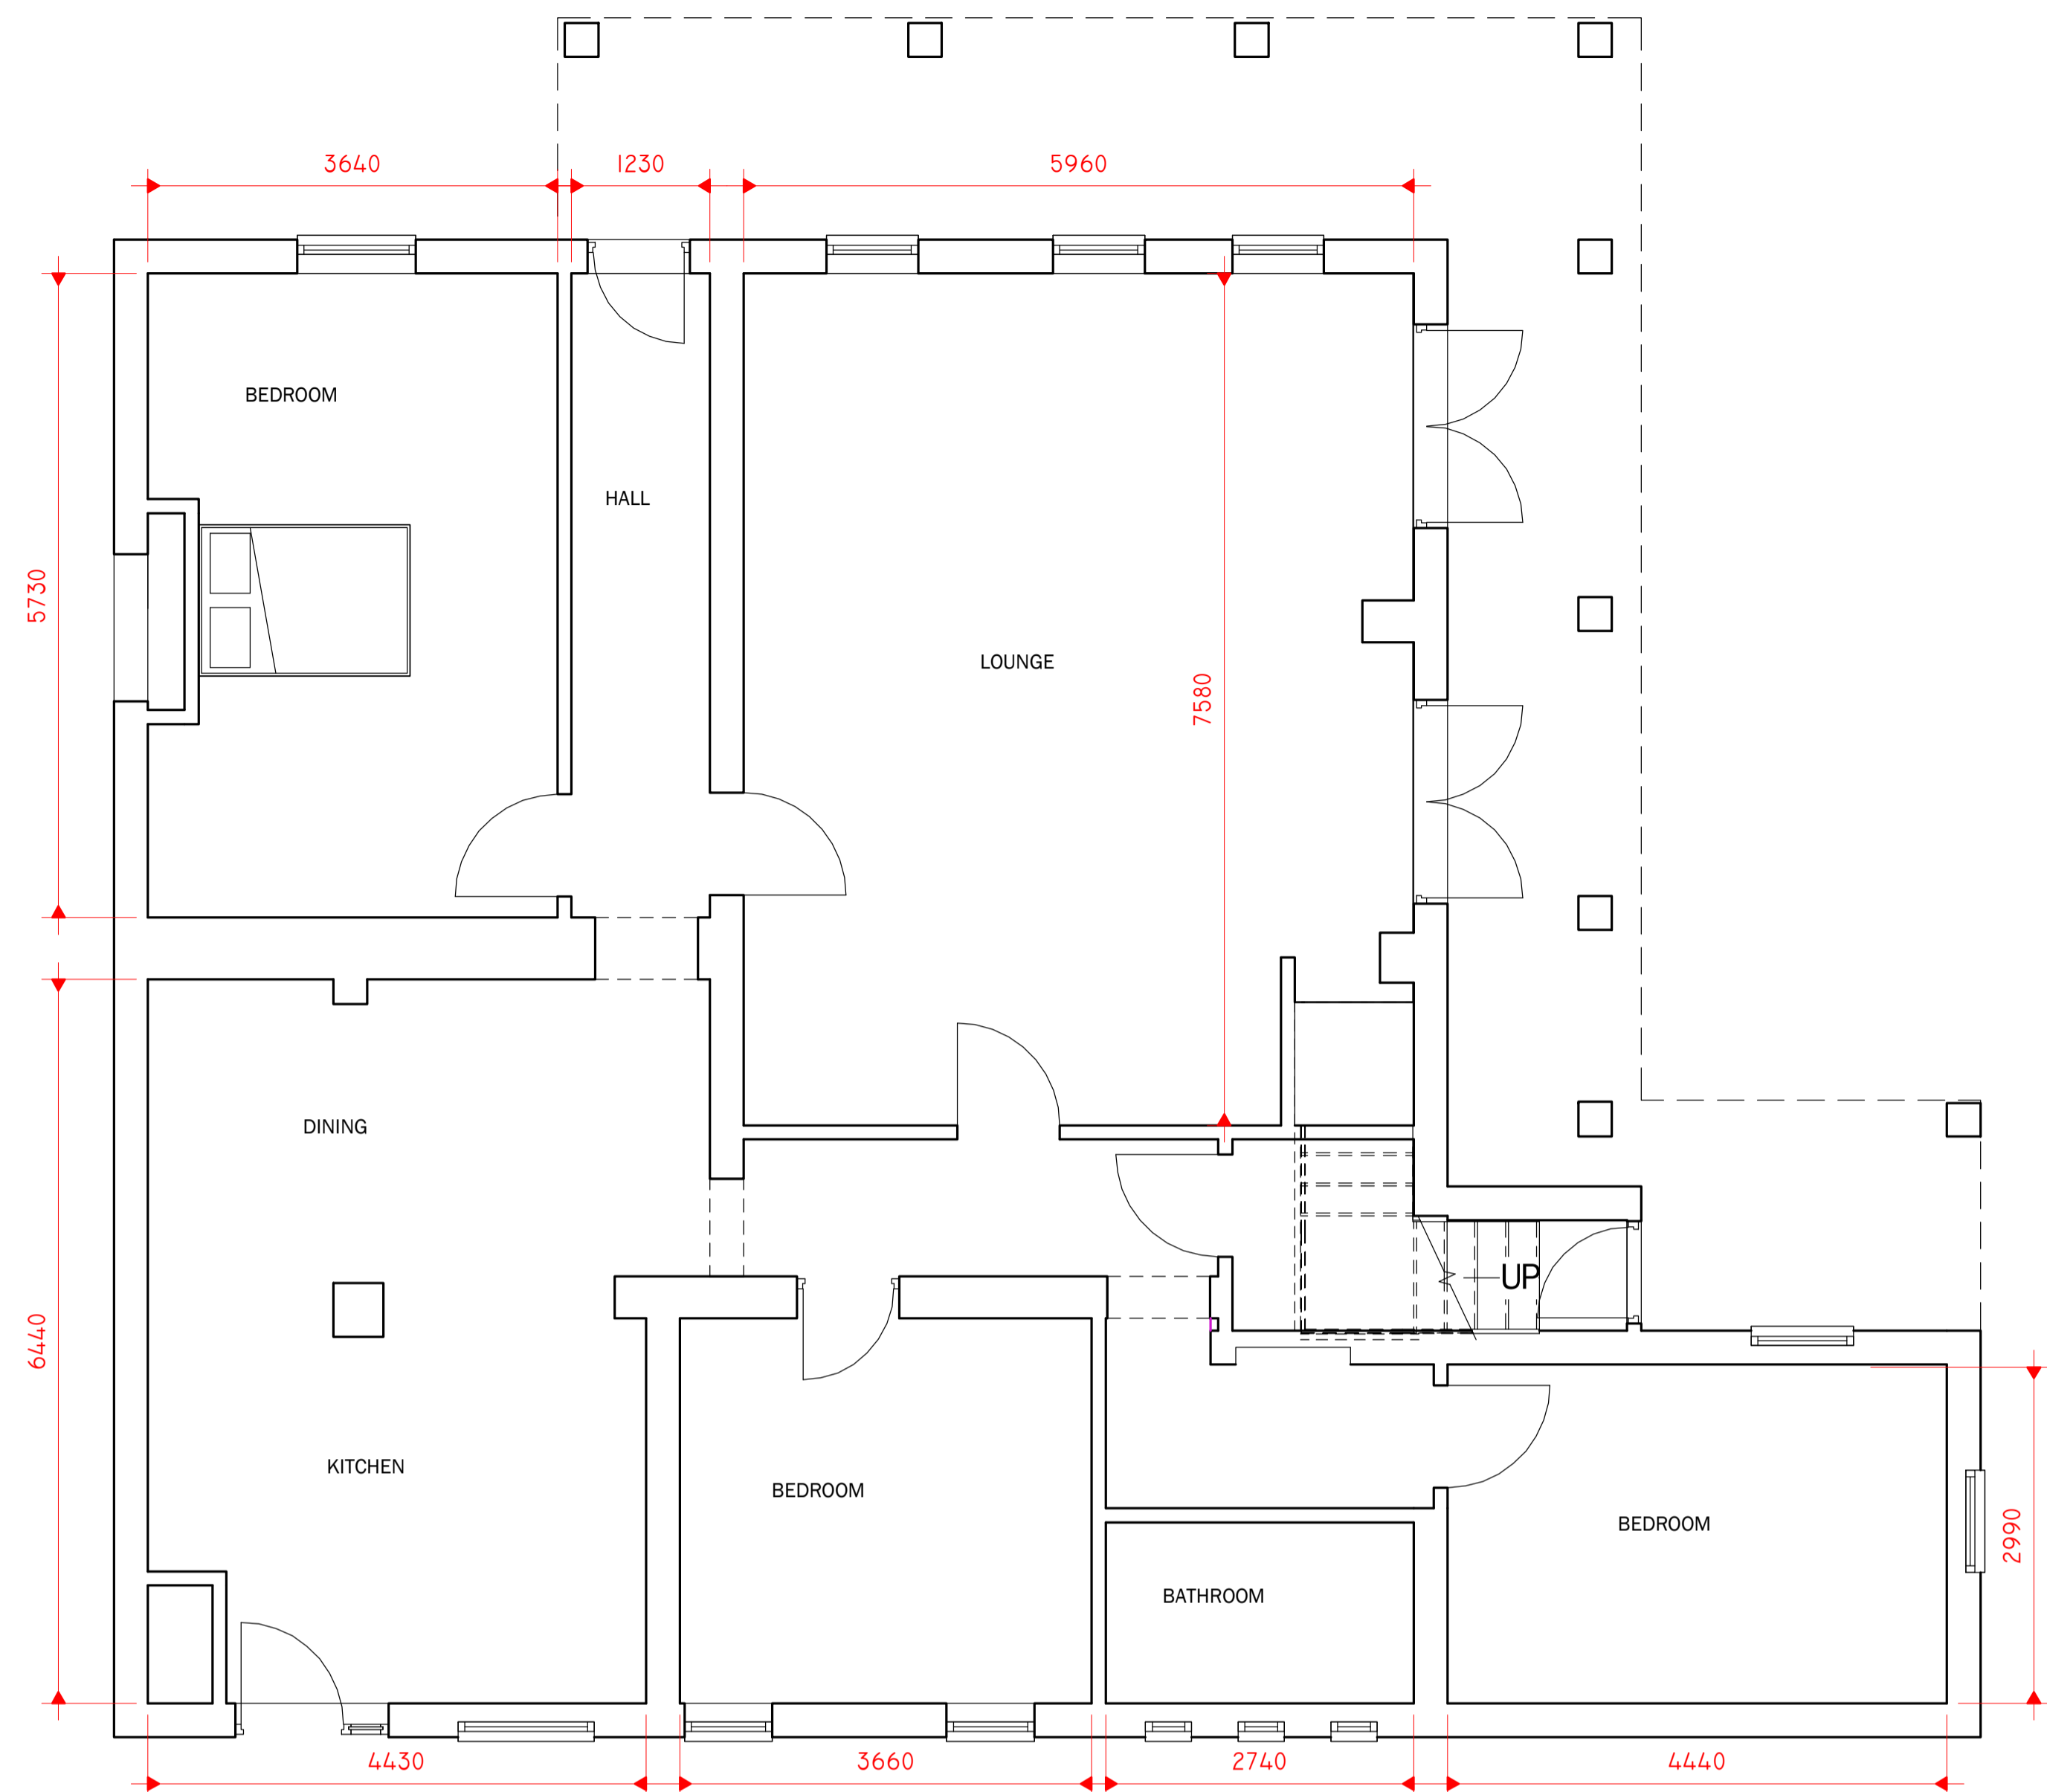

Project number PHA/

Date 03.10.2025

Drawn by DH

Checked by PH

A2.1

Scale As indicated

Sheet size A1

1 EXISTING EAST
1 : 100

2 EXISTING NORTH
1 : 100

3 EXISTING SOUTH
1 : 100

4 EXISTING WEST
1 : 100

5 0 GROUND FLOOR
1 : 50

6 1 FIRST FLOOR
1 : 50