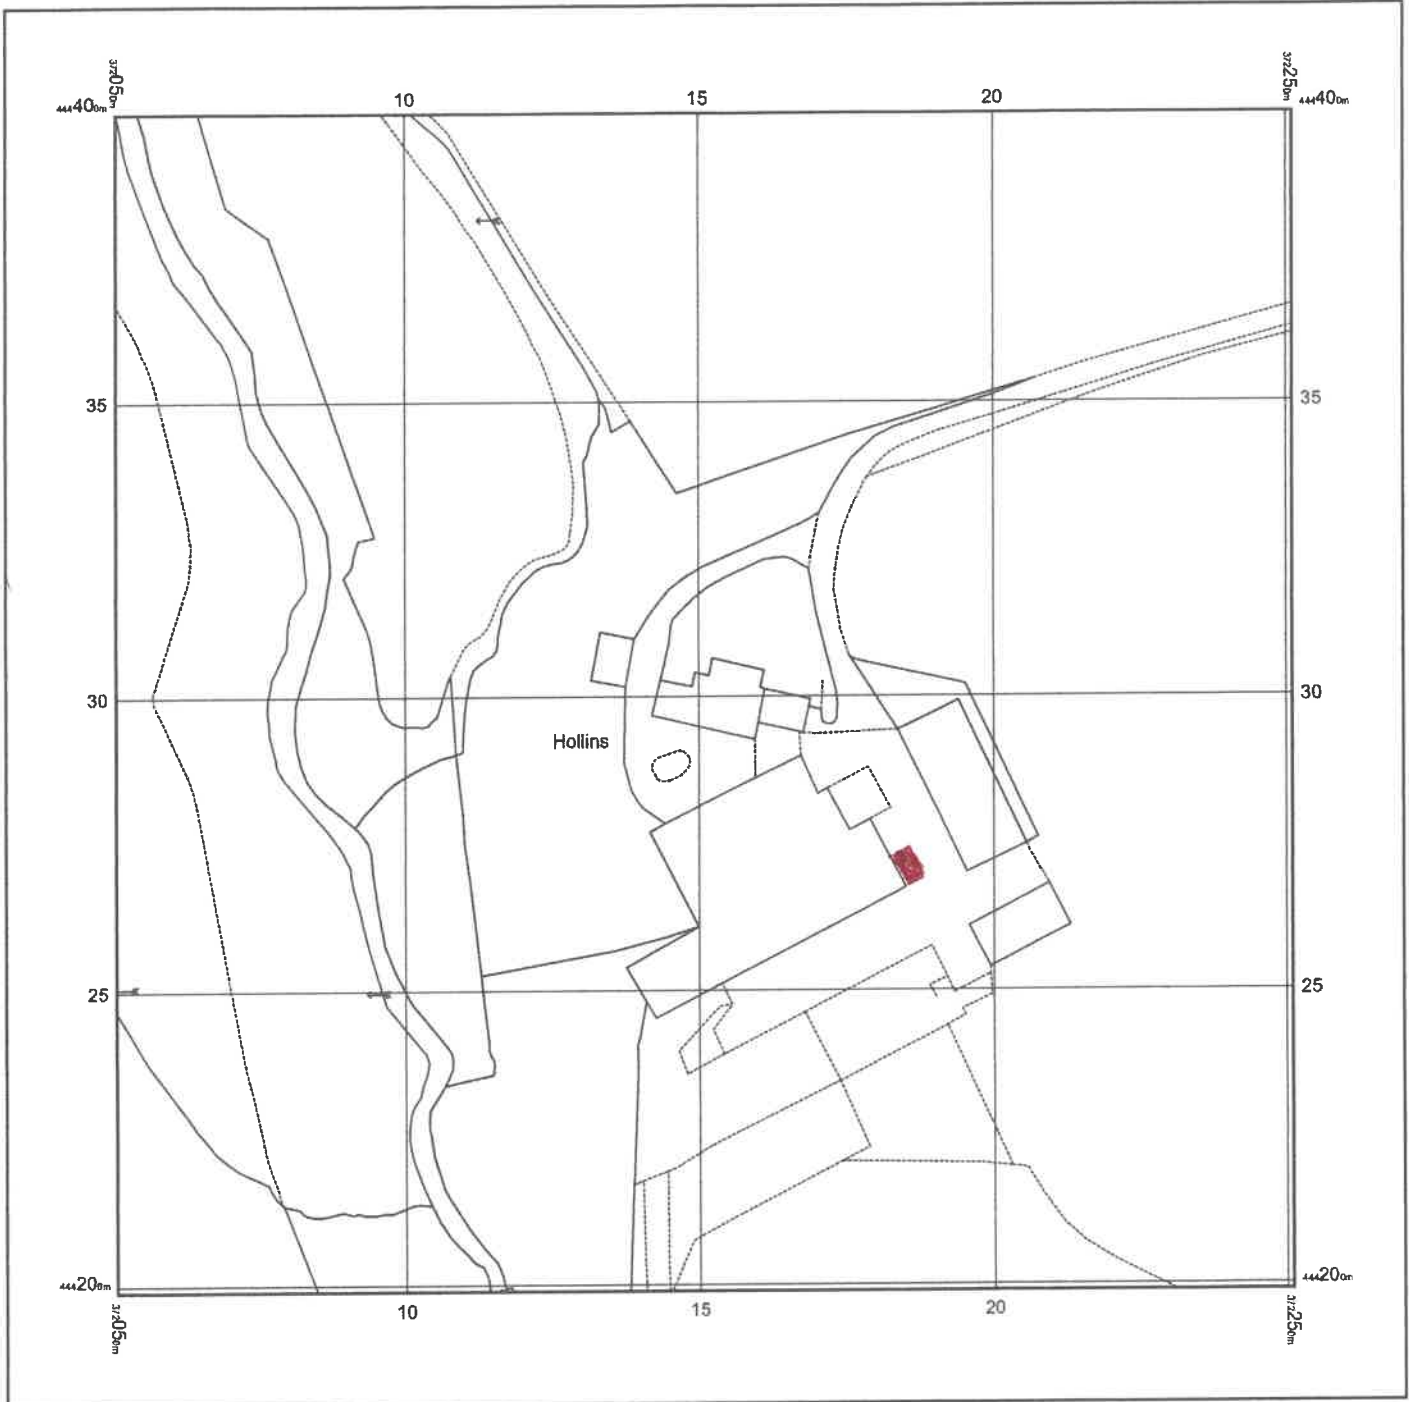

HOLLINS FARM, SLAIDBURN ROAD, WADDINGTON, CLITHEROE, BB7 3JQ

Supplied by: www.ukmapcentre.com
Serial No: 256382
Centre Coordinates: 372151,444299
Production Date: 19/01/2023 16:26:46

© Crown copyright and database rights 2023 Ordnance Survey 100048957. The representation of road, track or path is no evidence of a boundary or right of way. The representation of features as lines is no evidence of a property boundary.

0m 1cm = 12.5m 62.5m
Scale 1:1250

 Feed bin