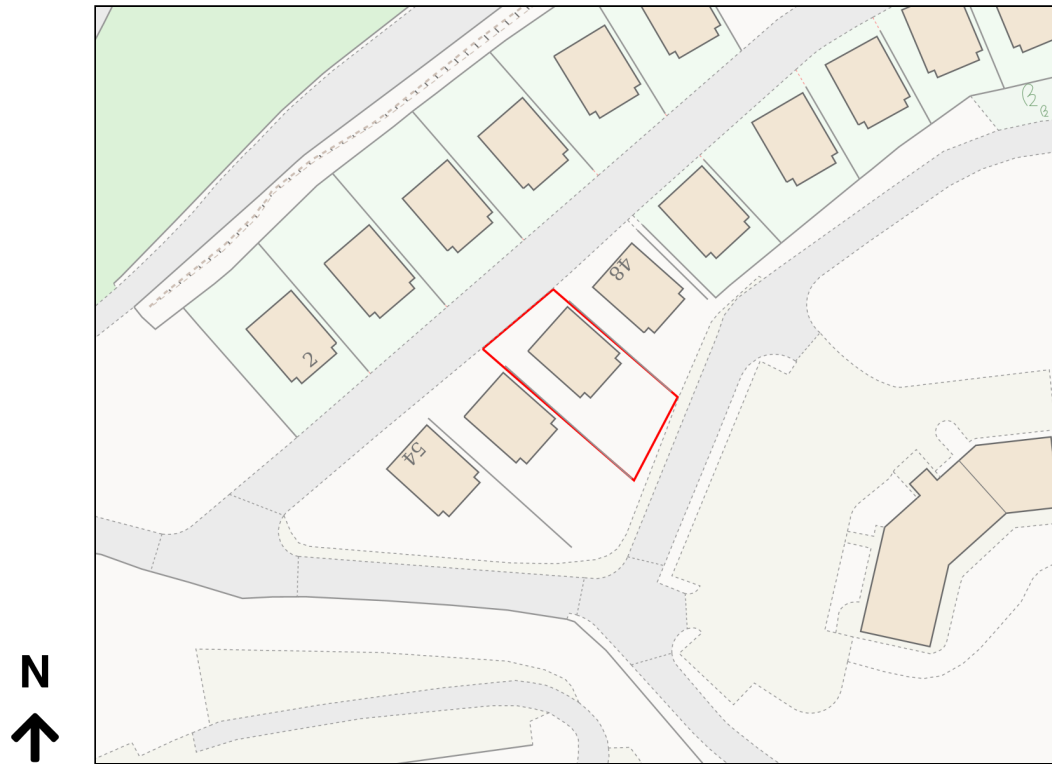

Location Plan

Site Address: Easting: 361962 Northing: 438300

Date Produced: 12-Jan-2026

Scale: 1:1250 @A4

Planning Portal Reference: PP-14415295v2