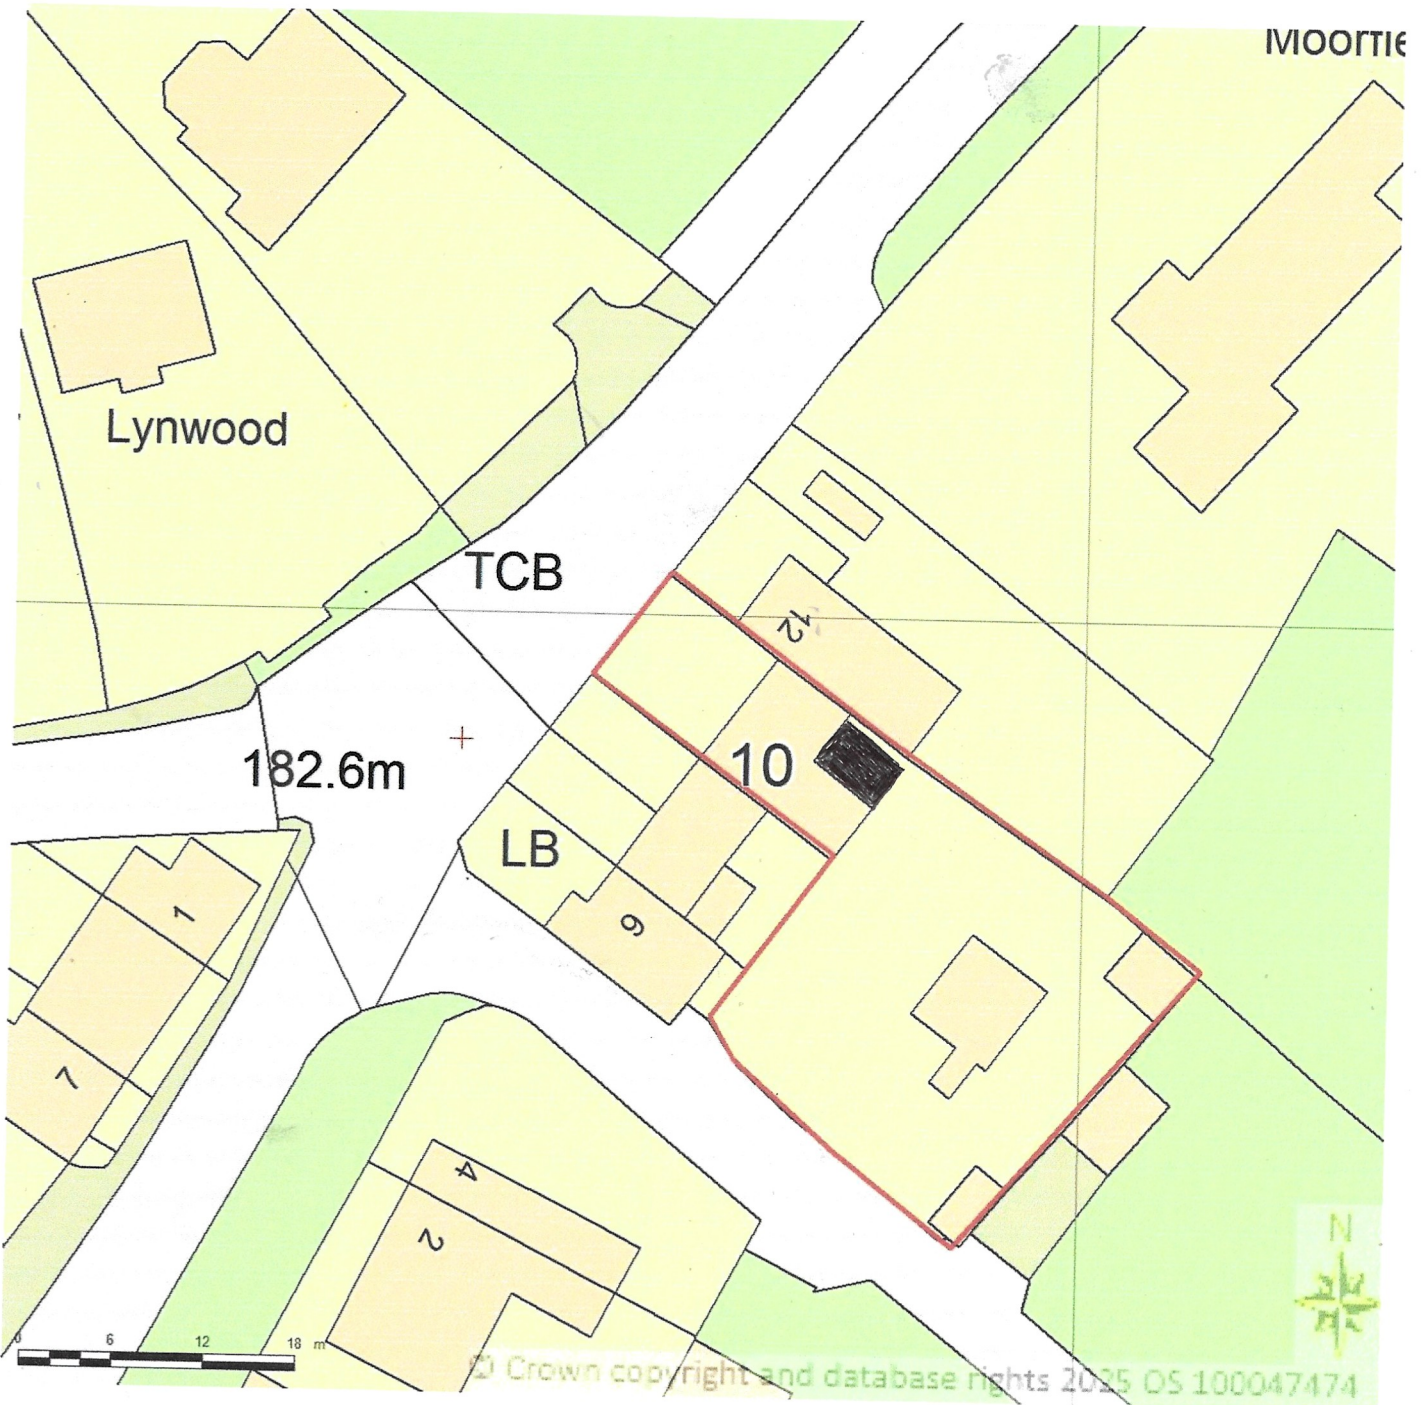

BLOCK/SITE PLAN
AREA 90m x 90m
SCALE 1:500 on A4
CENTRE COORDINATES: 371075, 433694

Supplied by Streetwise Maps Ltd
www.streetwise.net
Licence No: 100047474
22/10/2025 13:54:53