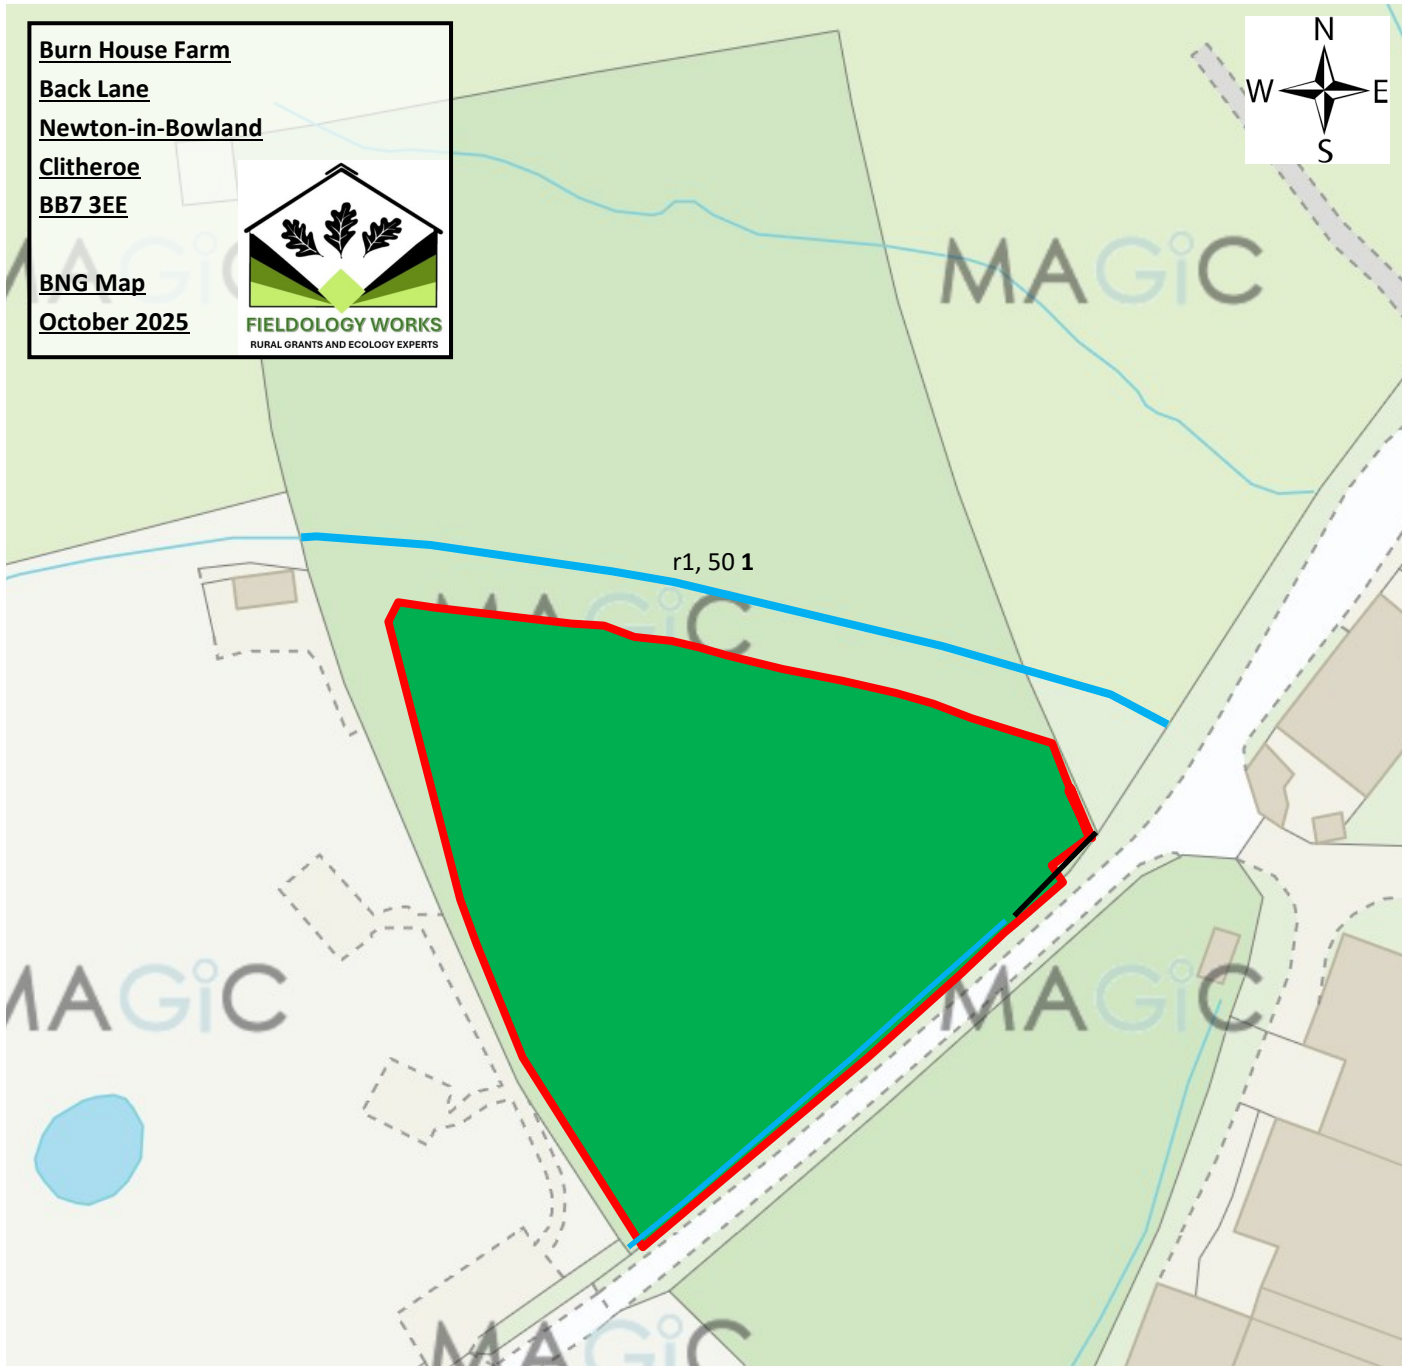

Burn House Farm
Back Lane
Newton-in-Bowland
Clitheroe
BB7 3EE
BNG Map
October 2025

Key

-  w1h6 - Other woodland mixed, mainly Conifer (*Pinophyta sp.*)
12, 14, 503 - scattered Bracken (*Pteridium aquilinum*), scattered Rushes (*Juncus spp.*) and wet
-  Culvert
-  r1, 50 Ditch (Habitat Parcels 1-2)
-  Red-line (proposed development) boundary