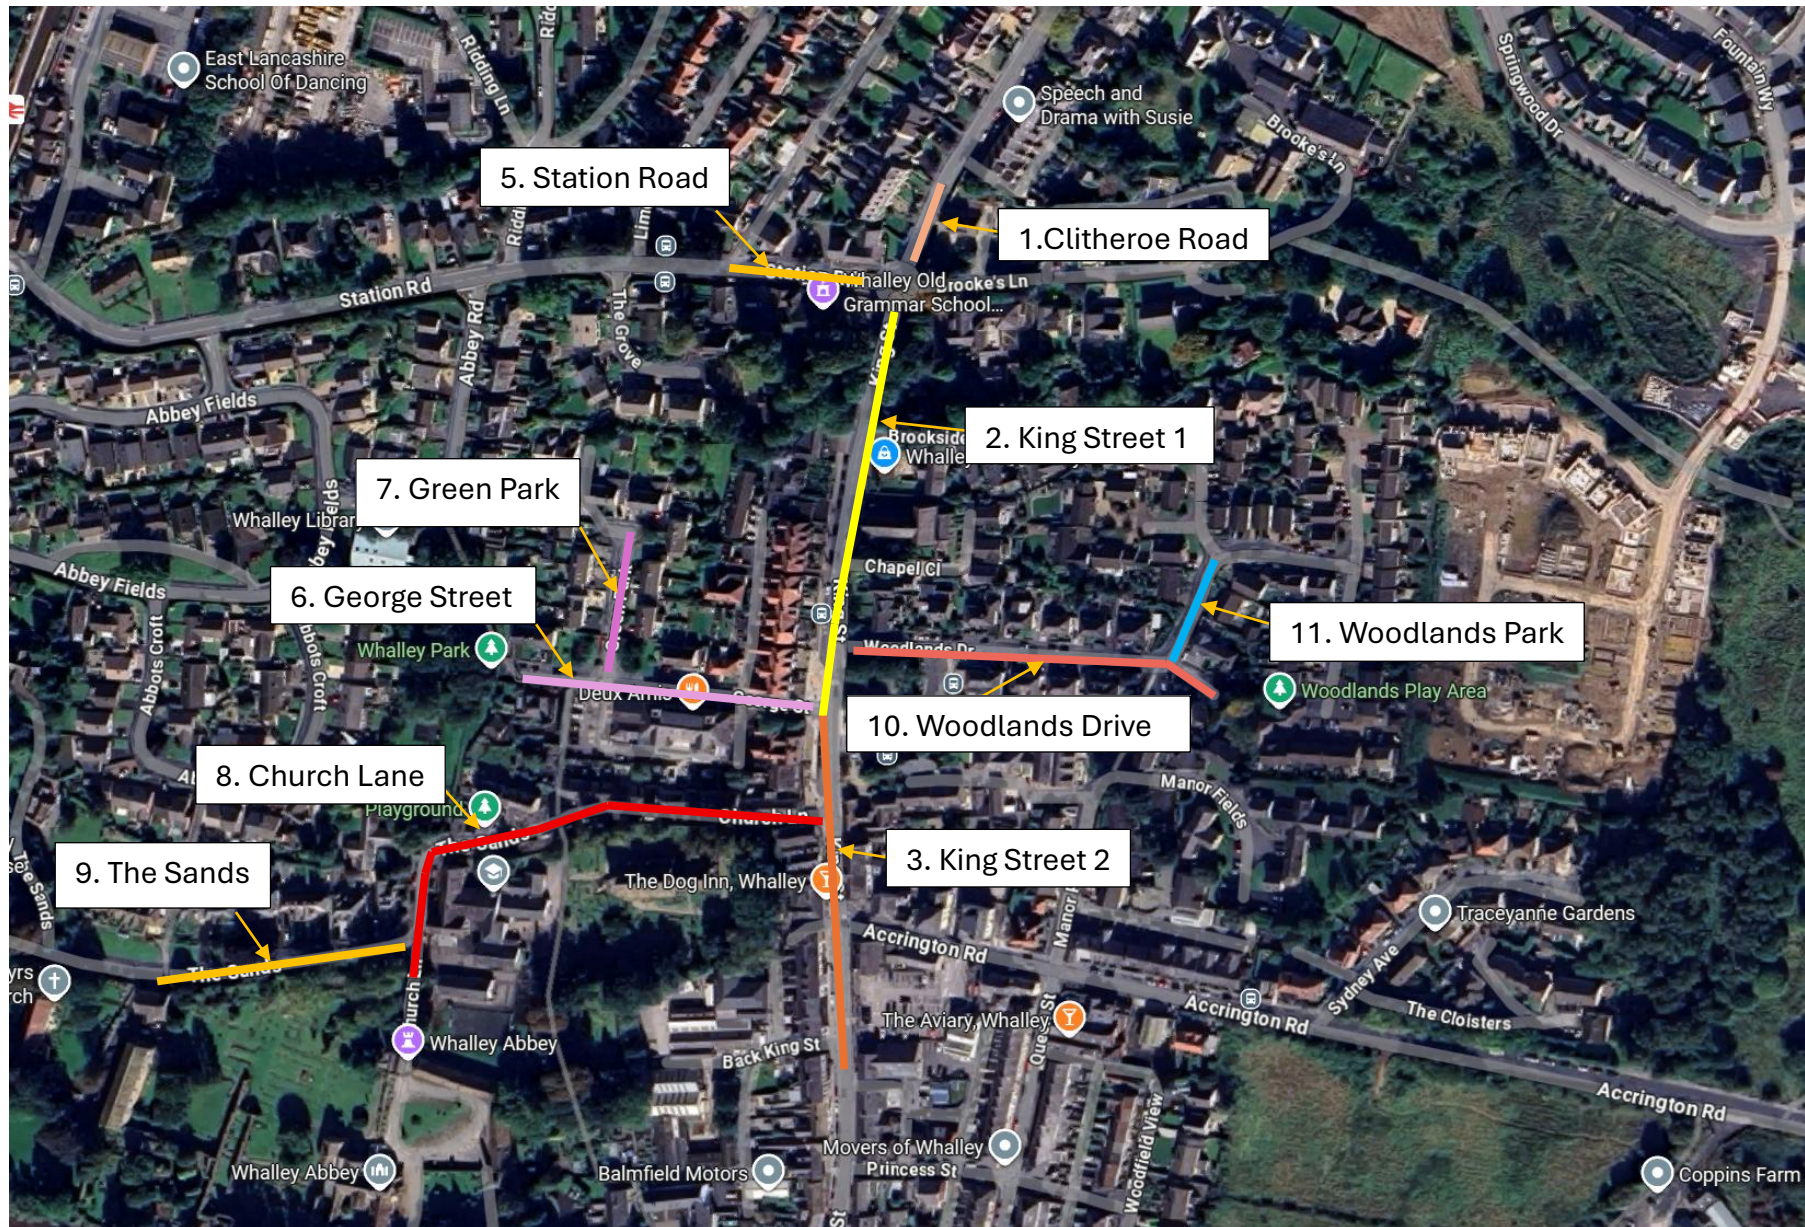

61941 - DNM Holdings Ltd - Whalley Parking survey – Location Map

Deux Amis

George St

Woodlands Play Area

16. Manor Fields

15. Manor Road

17. Sydney Avenue

19. Queen Street

18. The Cloisters

4. King Street 3

12. Accrington Road 1

13. Accrington Road 2

22. Woodfield View

21. Princess Street

14. Accrington Road 3

20. Waters Edge

River Calder

River Calder

C.C. Whalley Bridge

Whalley Rd

Moor Ln

Whalley Nab Hill Climb

The Flower Girls, Whalley

Co-op Food - Whalley
King Street
Compare & Save Today