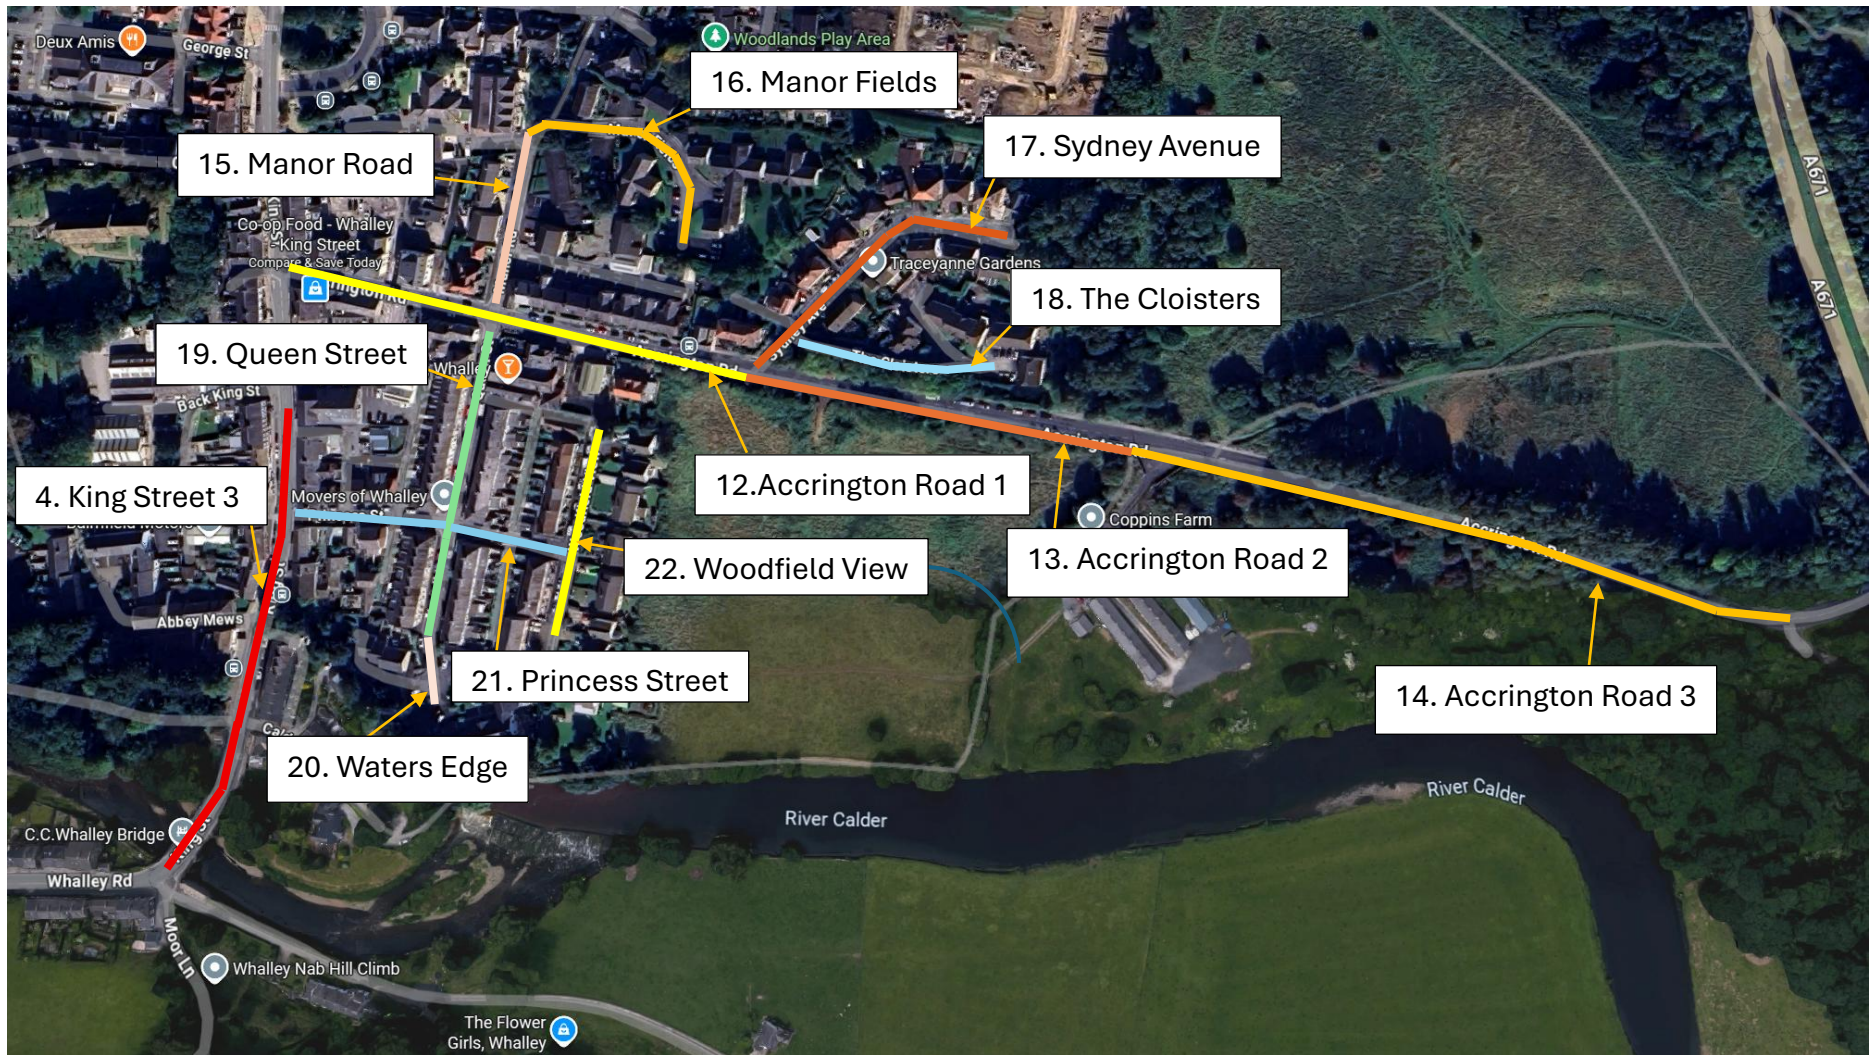

61941 - DNM Holdings Ltd - Whalley Parking survey – Location Map

Deux Amis

George St

Woodlands Play Area

16. Manor Fields

15. Manor Road

17. Sydney Avenue

19. Queen Street

18. The Cloisters

4. King Street 3

12. Accrington Road 1

13. Accrington Road 2

22. Woodfield View

21. Princess Street

14. Accrington Road 3

20. Waters Edge

River Calder

River Calder

C.C. Whalley Bridge

Whalley Rd

Moor Ln

Whalley Nab Hill Climb

The Flower Girls, Whalley

Co-op Food - Whalley
King Street
Compare & Save Today

Traceyanne Gardens

Coppins Farm

A671
A671