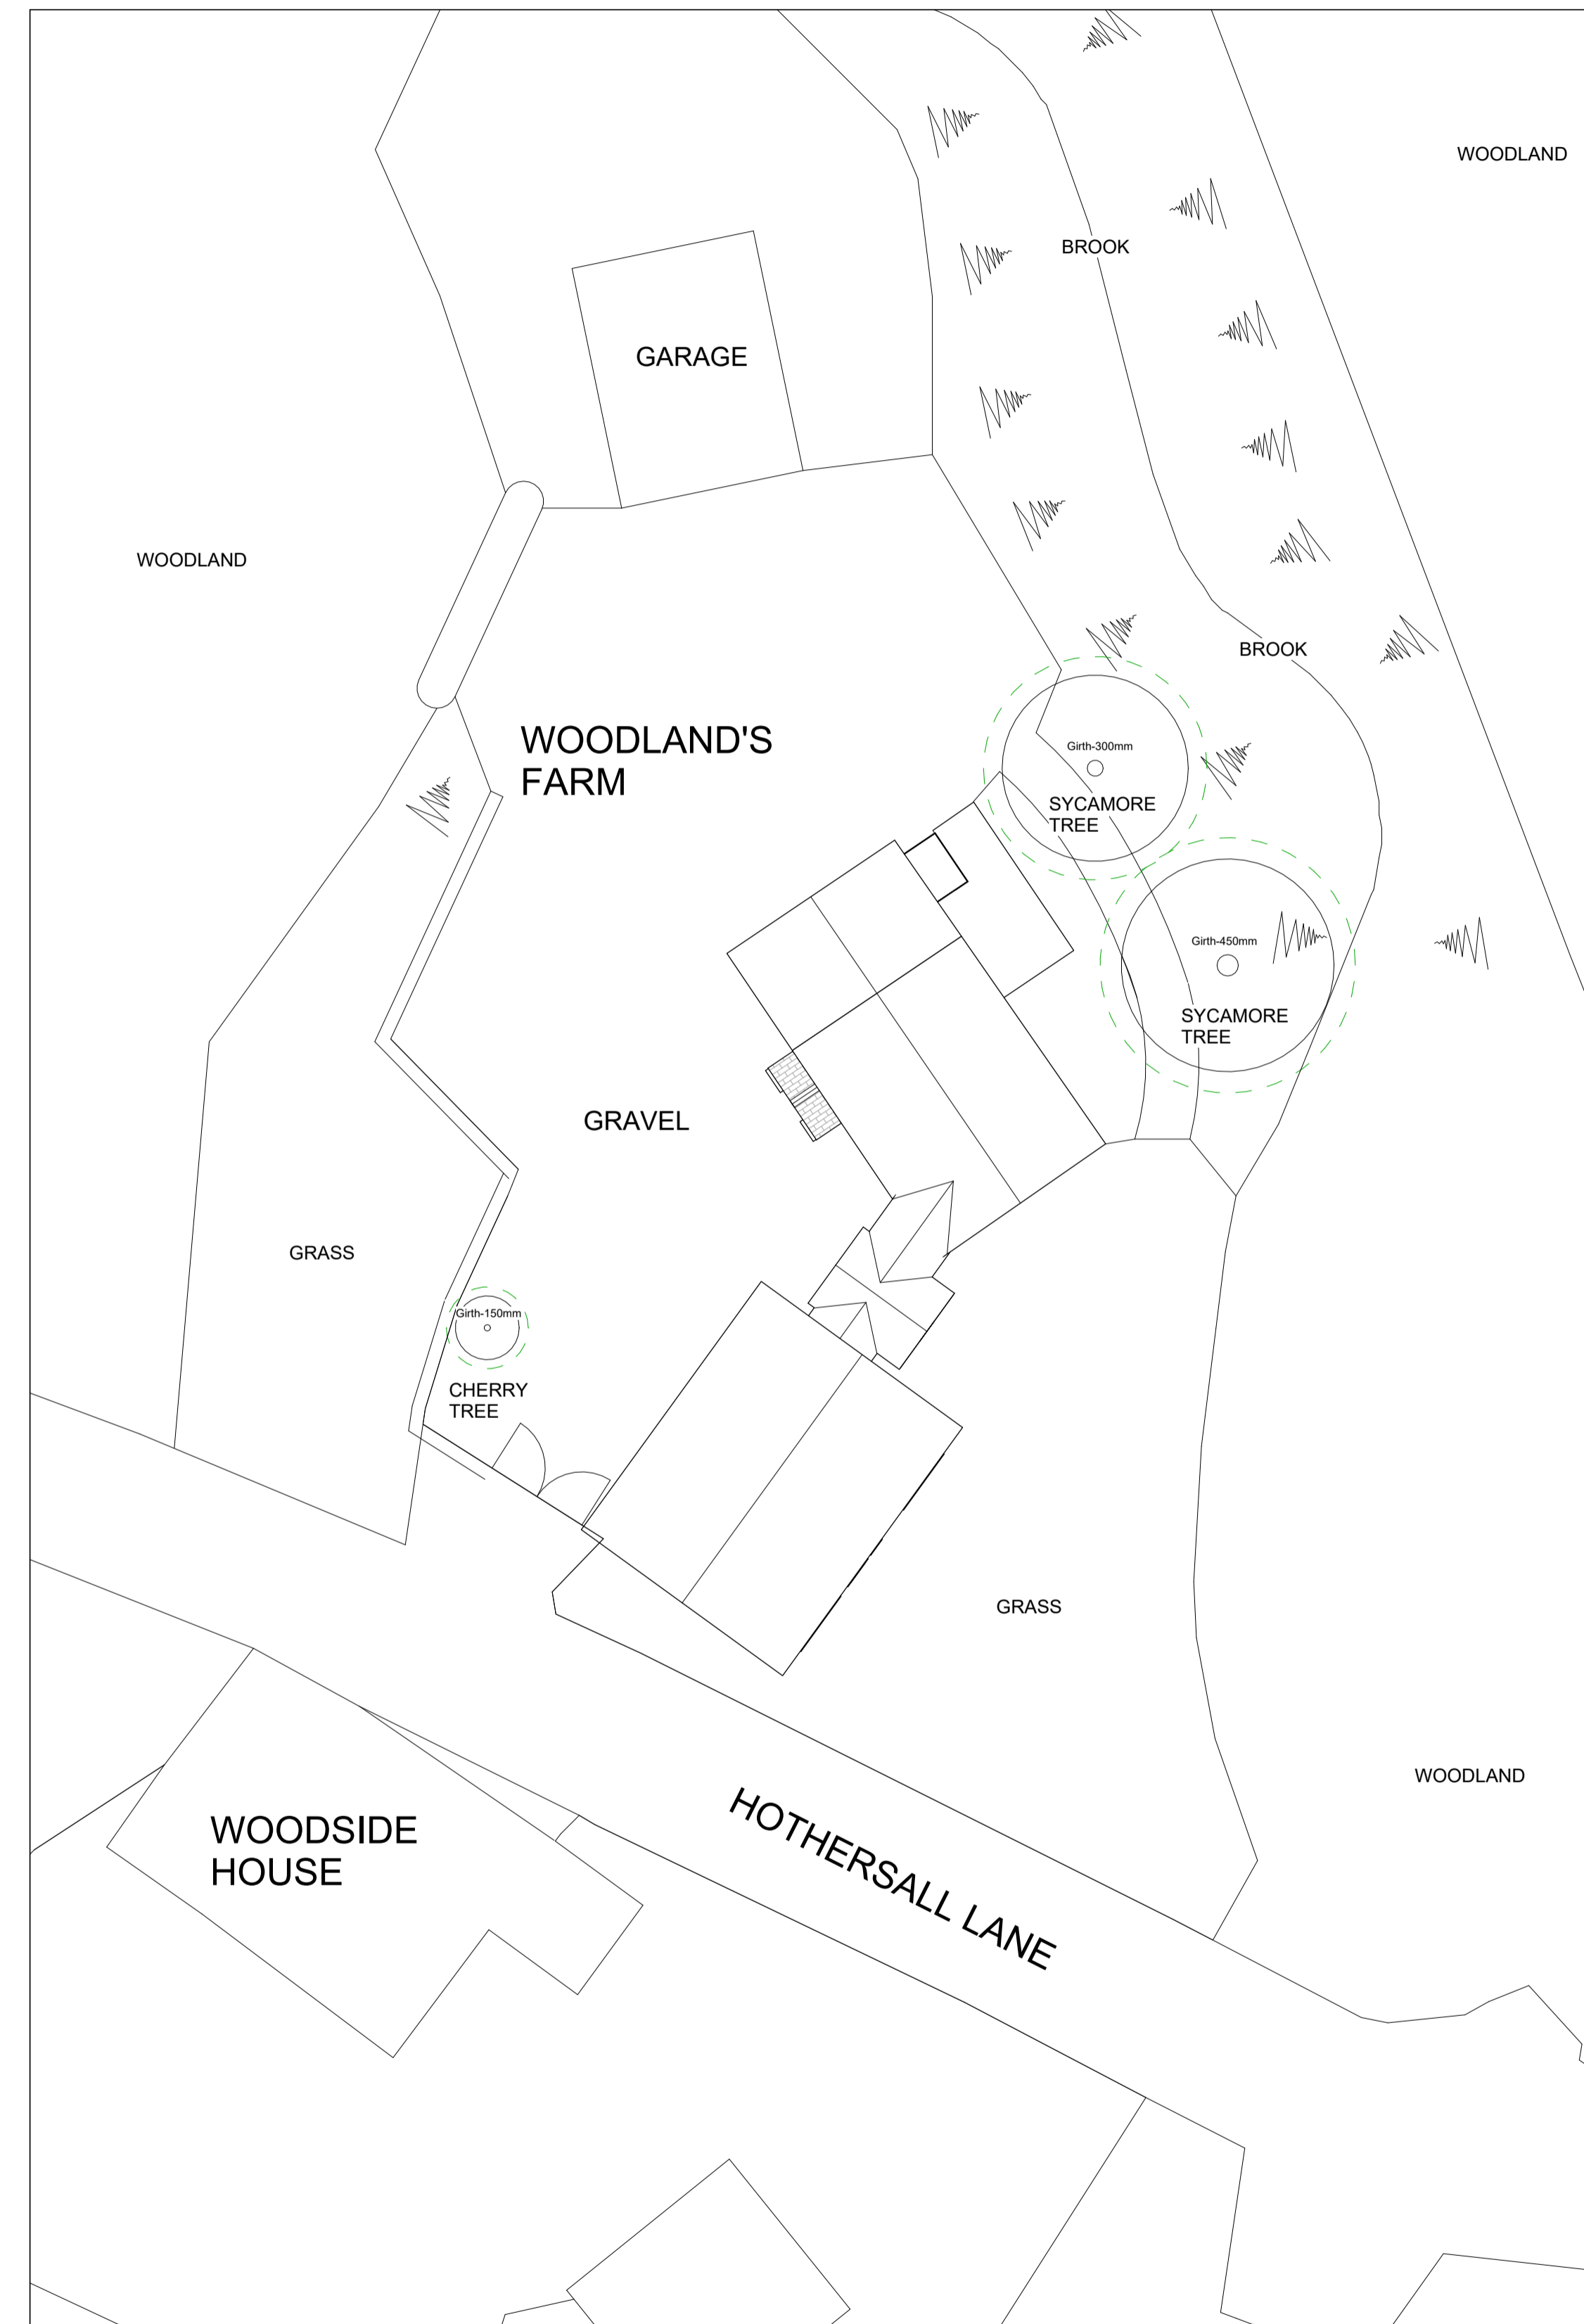

NOTES:

SITE PLAN SHOWING TREE COVERAGE
WITHIN THE SITE

No.	Description	Date

CLIENT: Kayleigh Brindle

Woodlands Farm,
Hothersall Lane,
Hothersall, Preston,
PR3 2XB

PROJECT:

PROPOSED FIRST FLOOR
EXTENSION AND PORCH

SHEET:

**EXISTING AND
PROPOSED SITE
PLAN**

Project number 583

Date 16/09/2025

Drawn by DH

Checked by PH

A101

Scale 1 : 200

Sheet size A1

2 EXISTING SITE PLAN
1 : 200

1 PROPOSED SITE PLAN
1 : 200