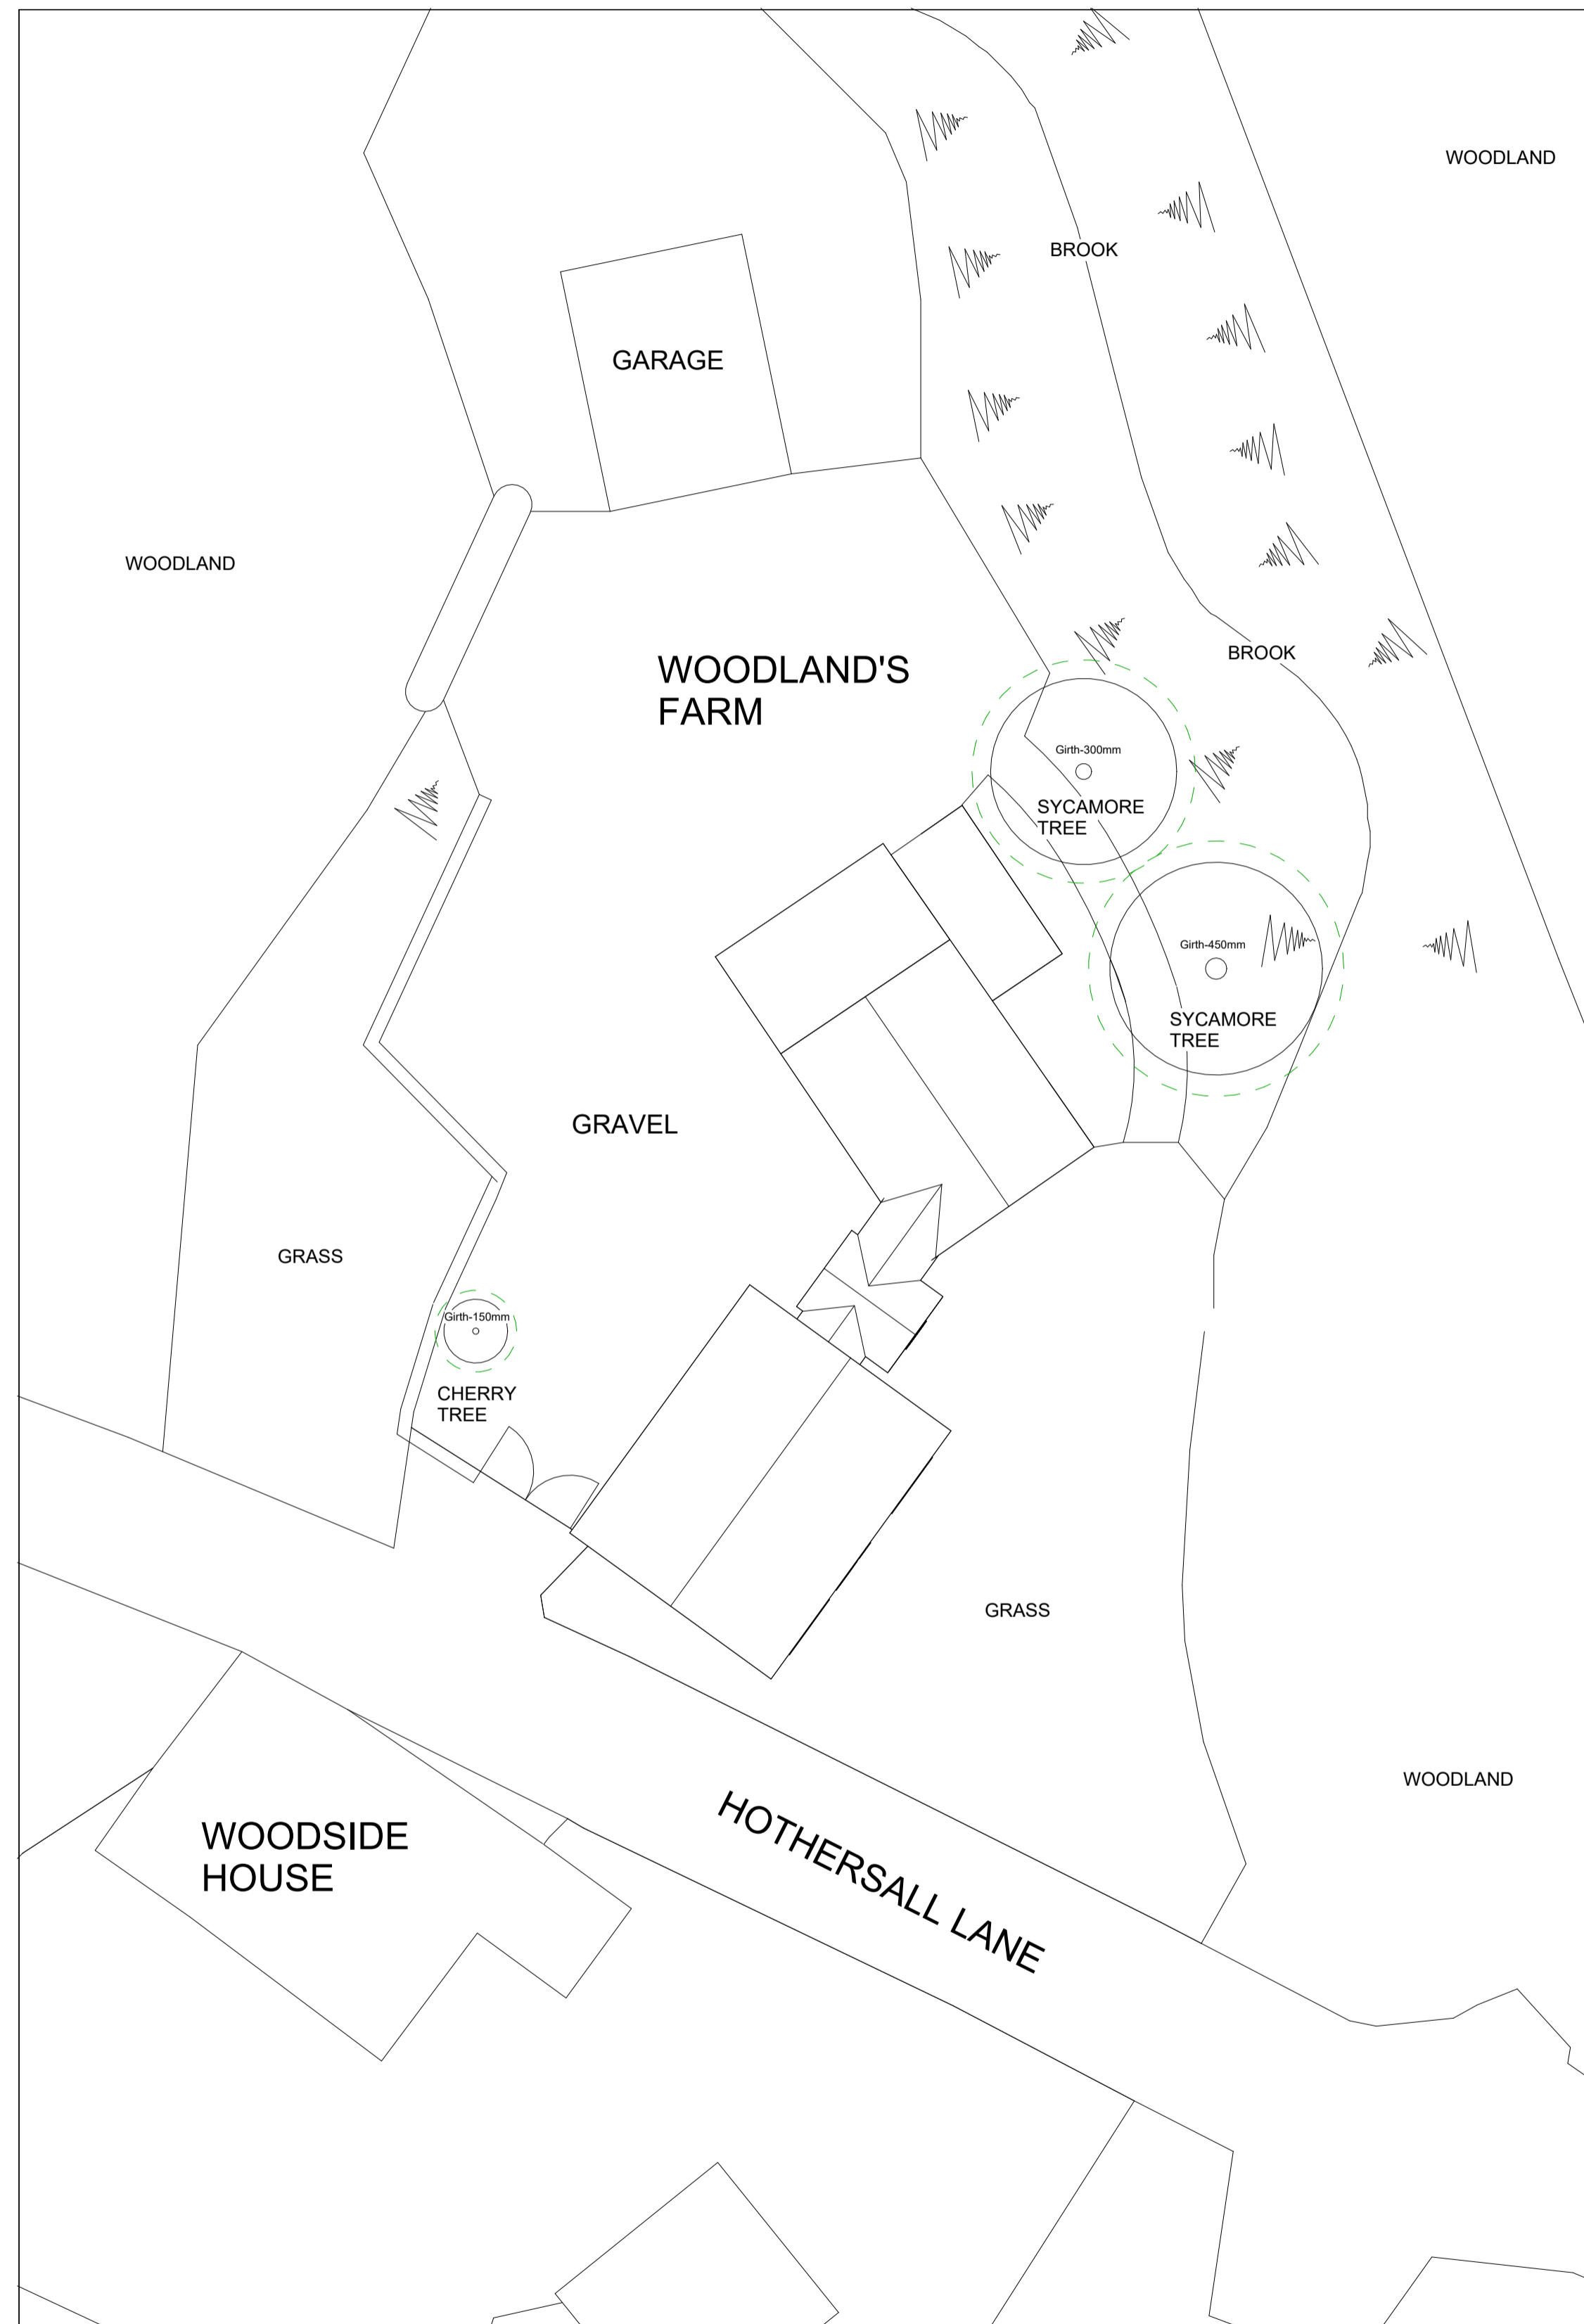

NOTES:

SITE PLAN SHOWING TREE COVERAGE
WITHIN THE SITE

No.	Description	Date

CLIENT: Kayleigh Brindle

Woodlands Farm,
Hothersall Lane,
Hothersall, Preston,
PR3 2XB

PROJECT:

PROPOSED FIRST FLOOR
EXTENSION AND PORCH

SHEET:

**EXISTING AND
PROPOSED SITE
PLAN**

Project number 583

Date 16/09/2025

Drawn by DH

Checked by PH

A101

Scale 1 : 200

Sheet size A1

2 EXISTING SITE PLAN
1 : 200

1 PROPOSED SITE PLAN
1 : 200