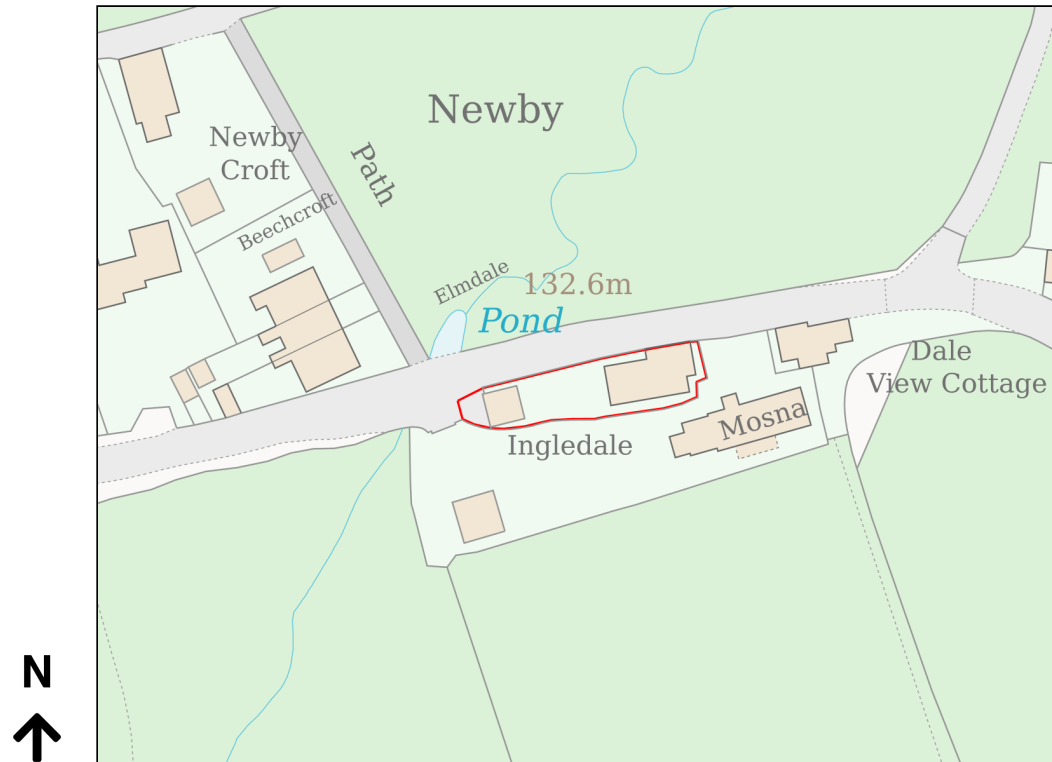

Location Plan

Site Address: **Ingle Dale Bungalow, Newby Lane, Rimington, BB7 4DZ**

Date Produced: **05-Nov-2025**

Scale: **1:1250 @A4**

Planning Portal Reference: **PP-14459681v1**