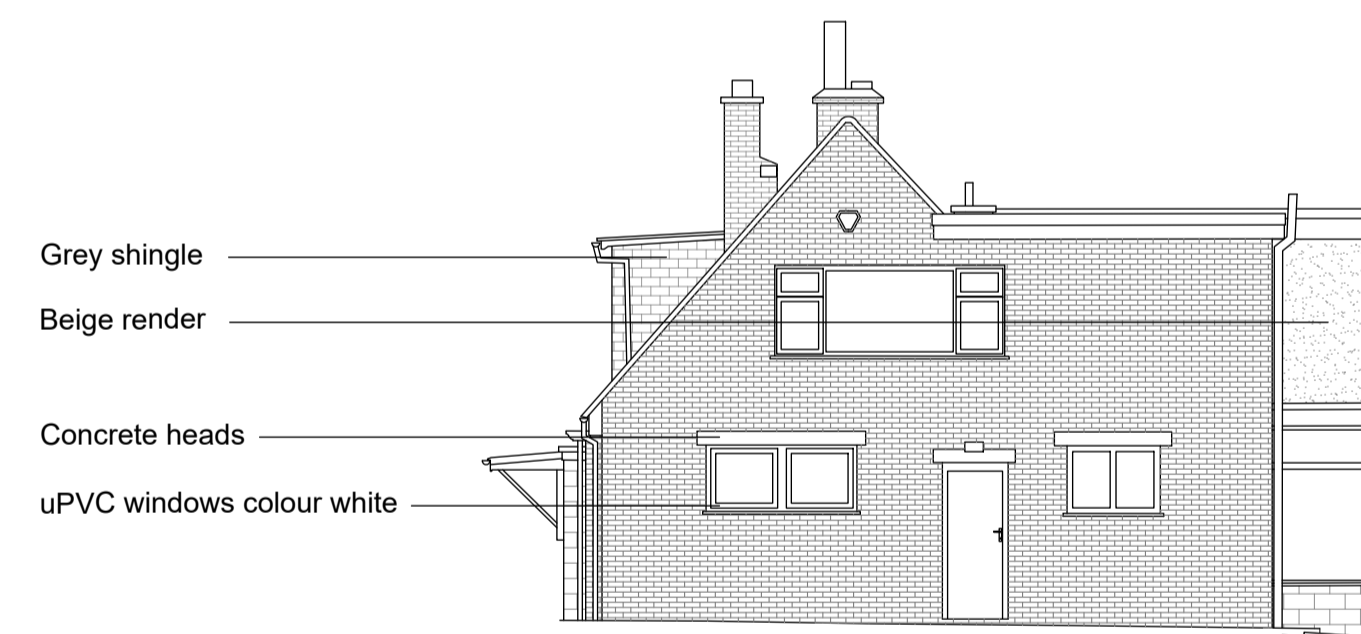

Existing South-East Elevation
Scale 1:100