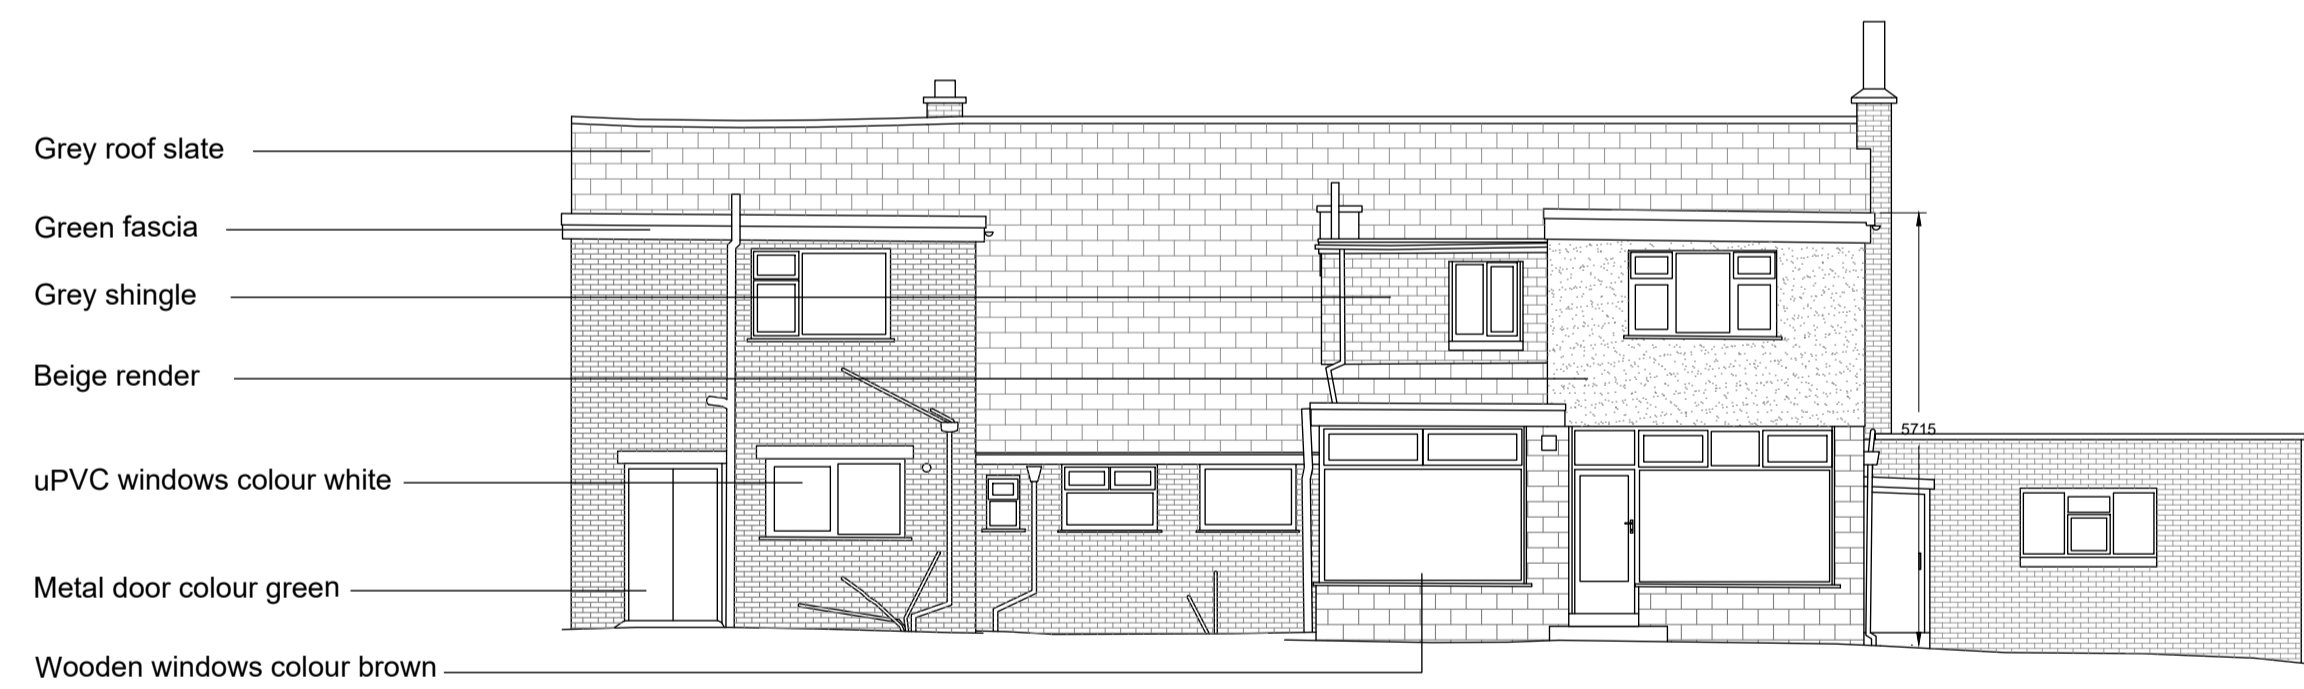

Existing North-East Elevation
Scale 1:100