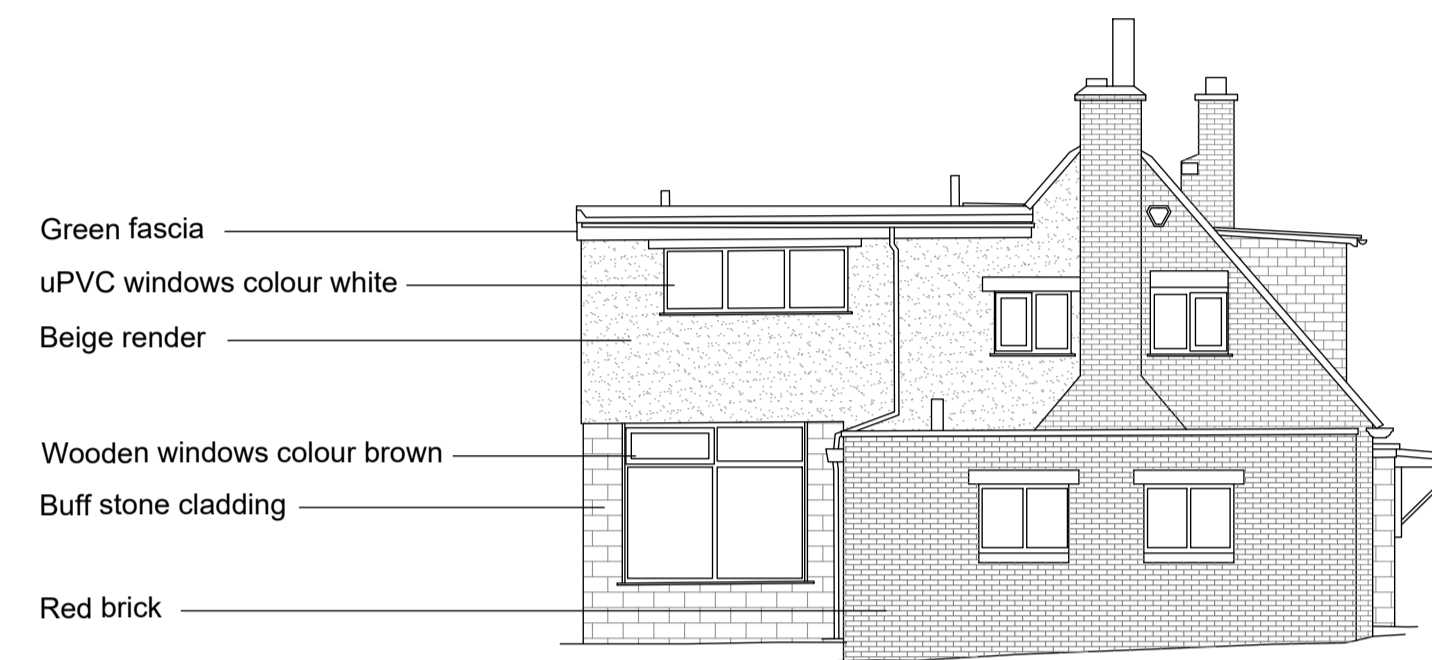

Existing North-West Elevation
Scale 1:100