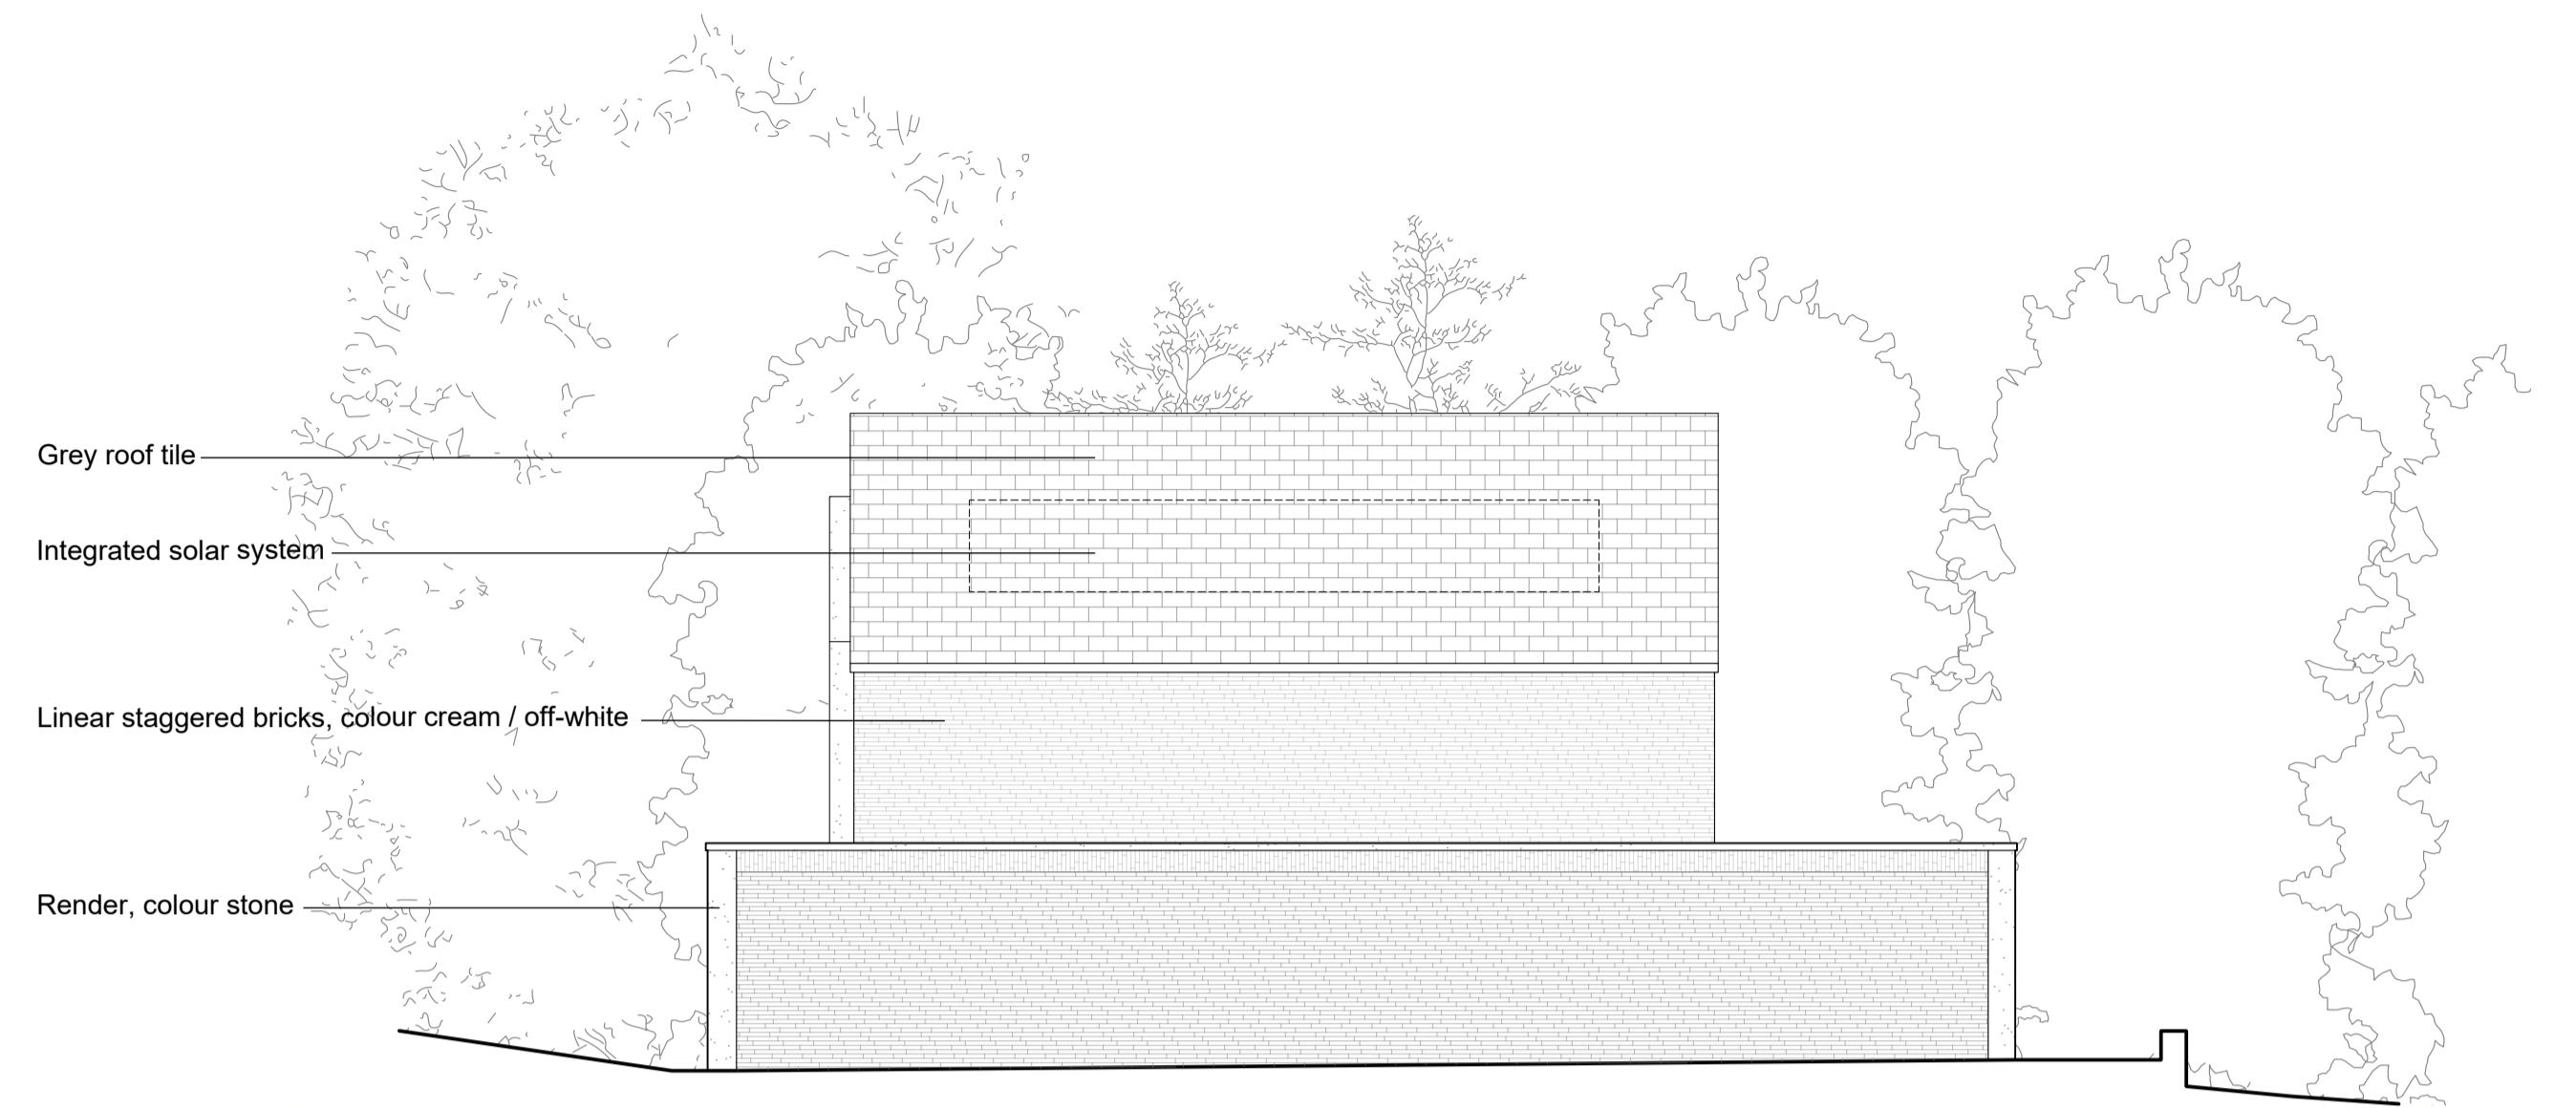

Proposed South-East Elevation
Scale 1:100