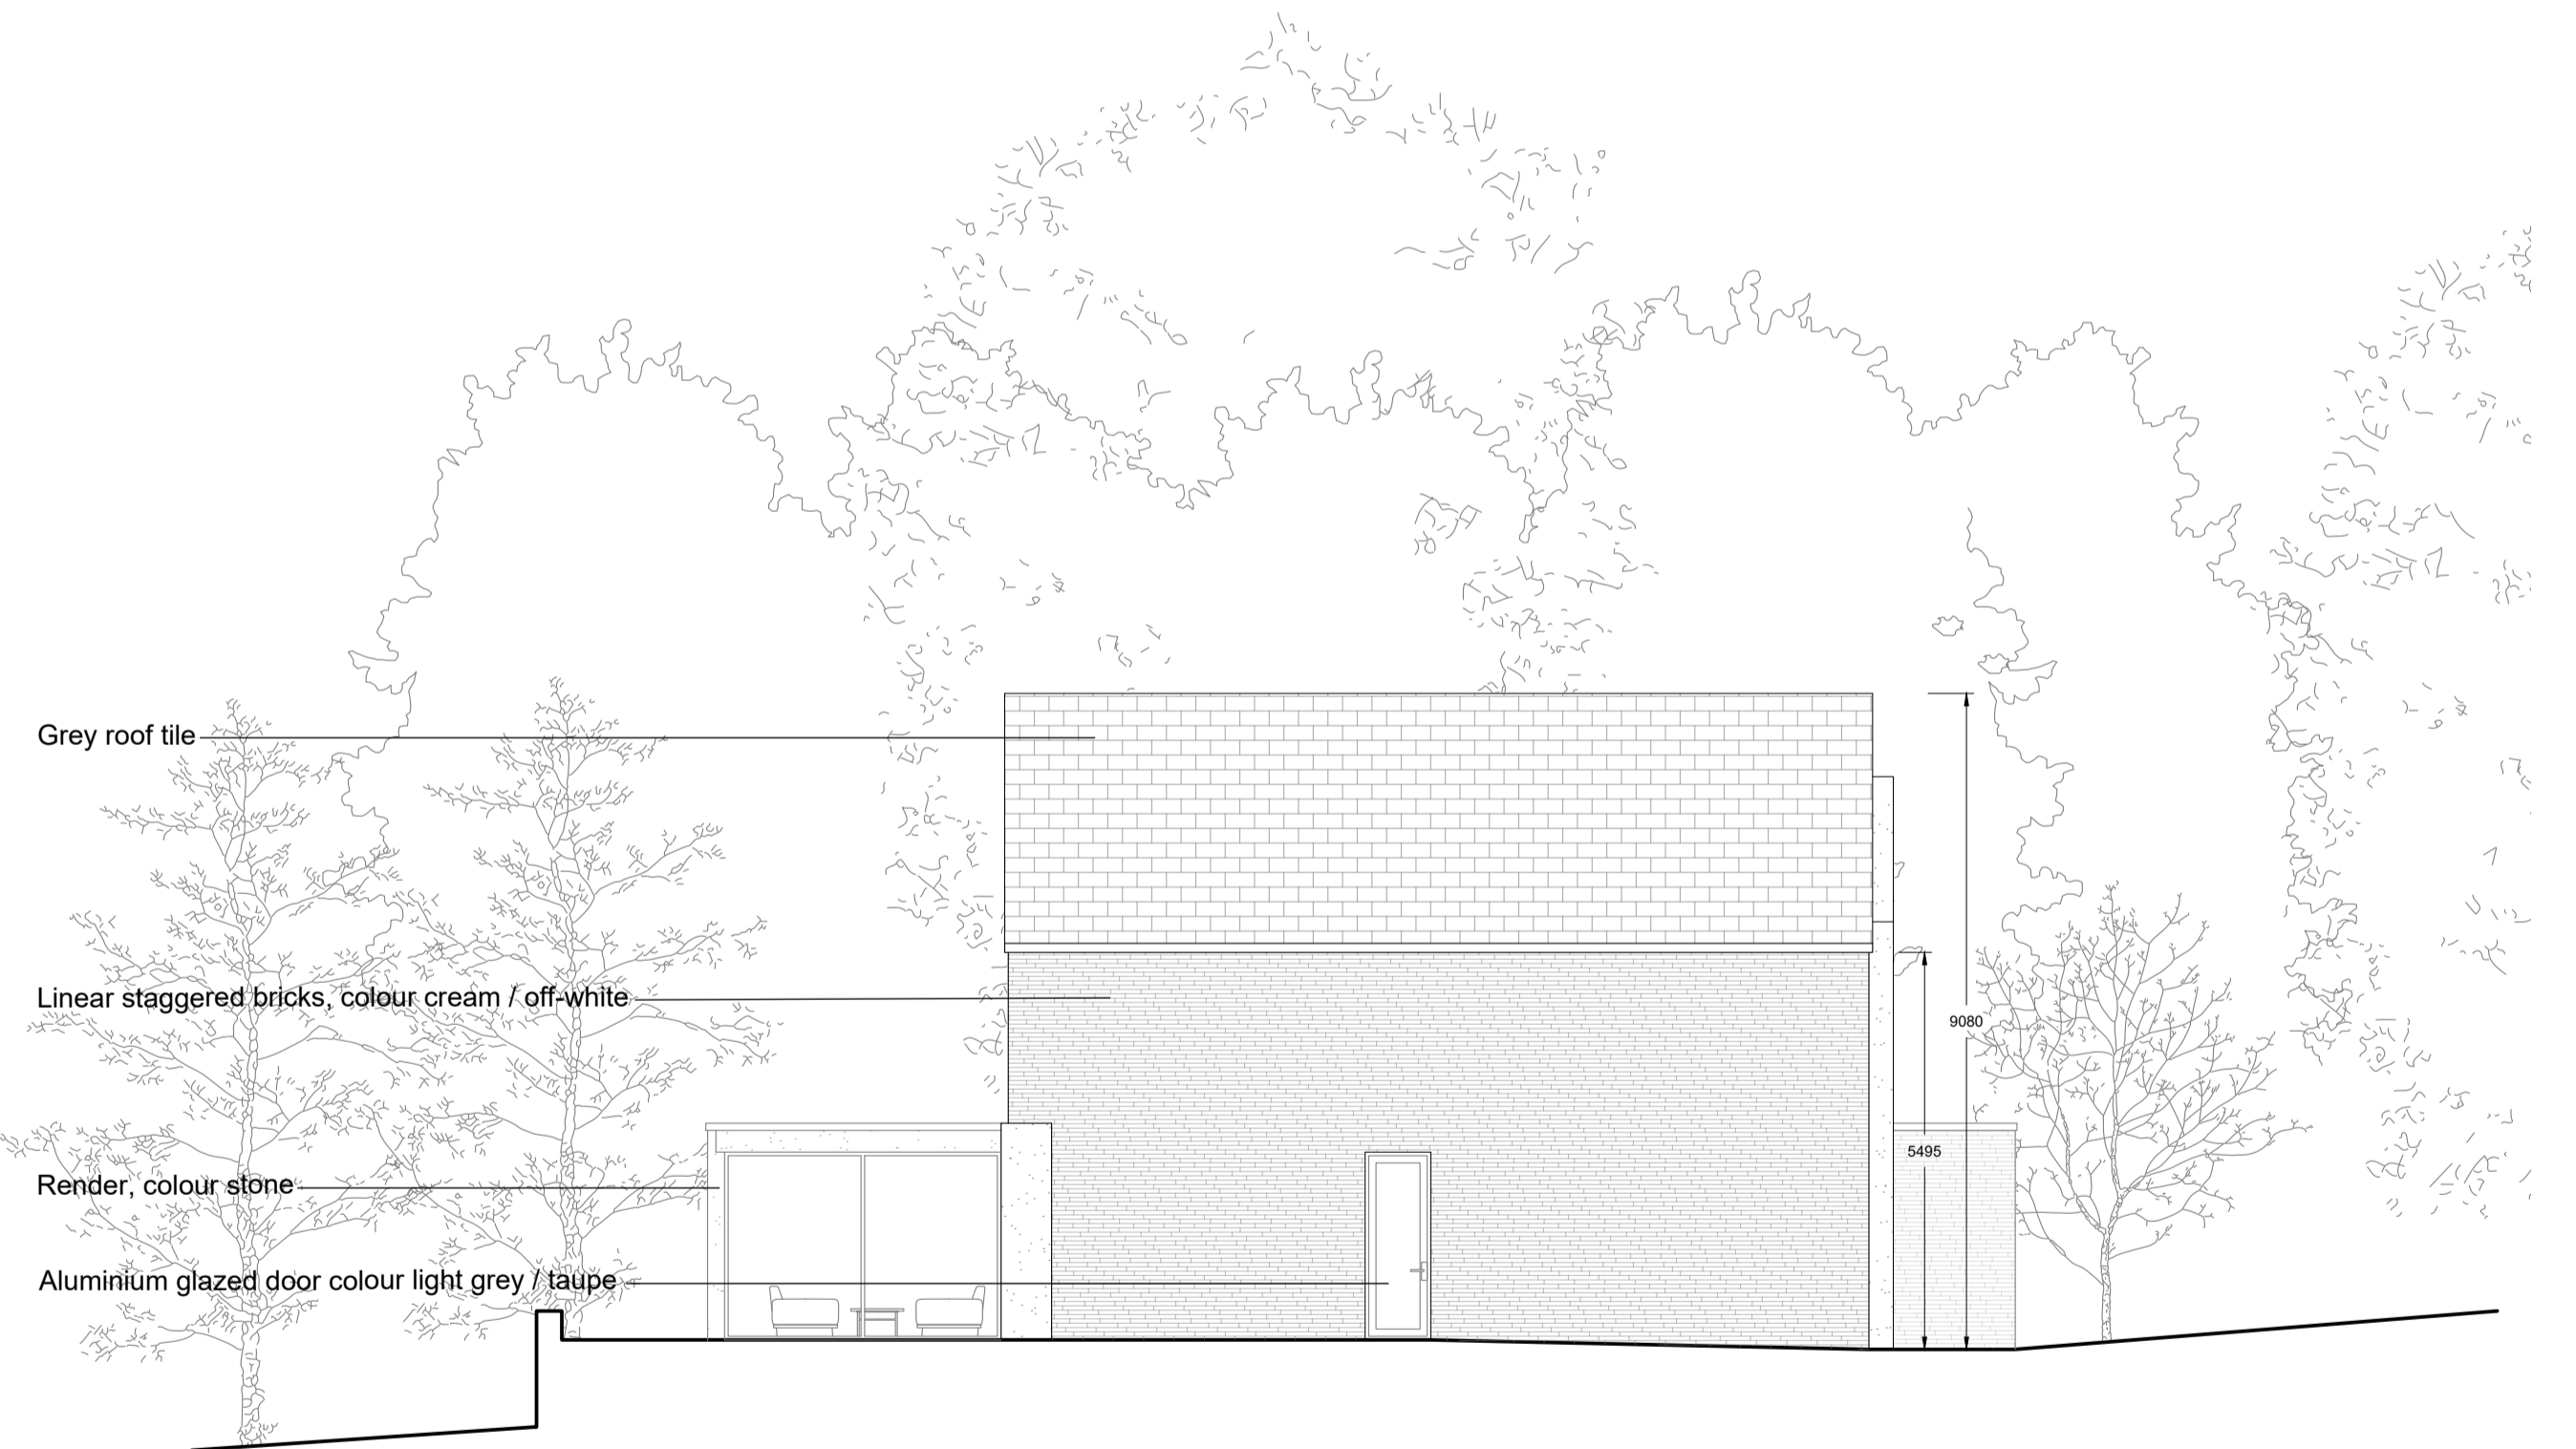

Proposed North-West Elevation
Scale 1:100