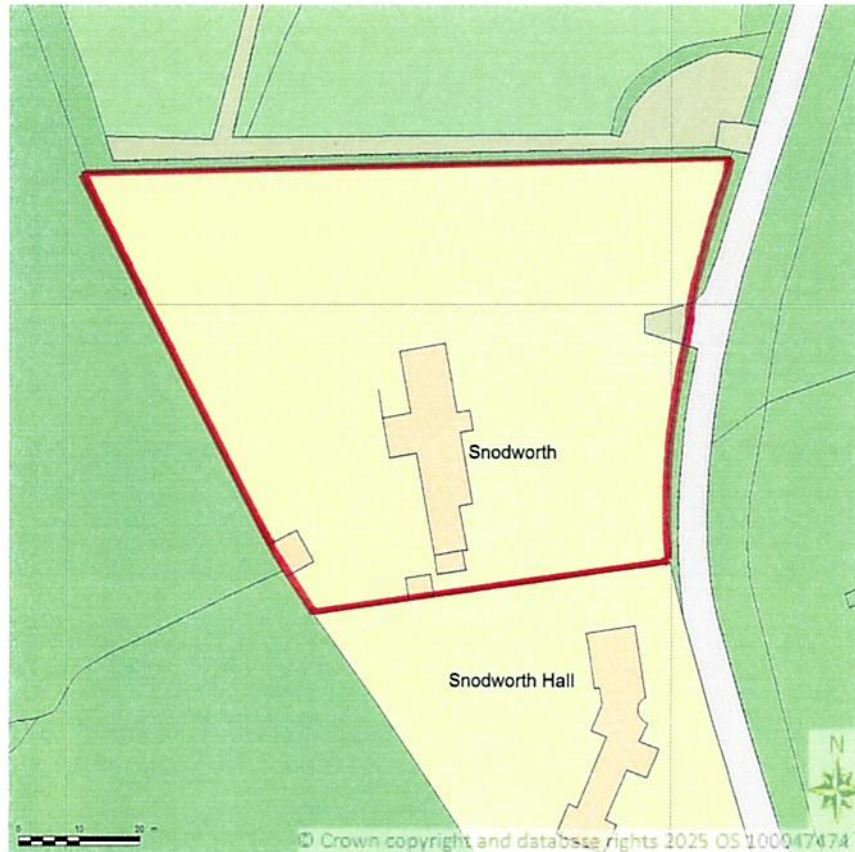

SITE LOCATION PLAN

AREA 2 HA

SCALE: 1:1250 on A4

CENTRE COORDINATES: 370561, 433179

Supplied by Streetwise Maps Ltd  
[www.streetwise.net](http://www.streetwise.net)  
Licence No: 100047474