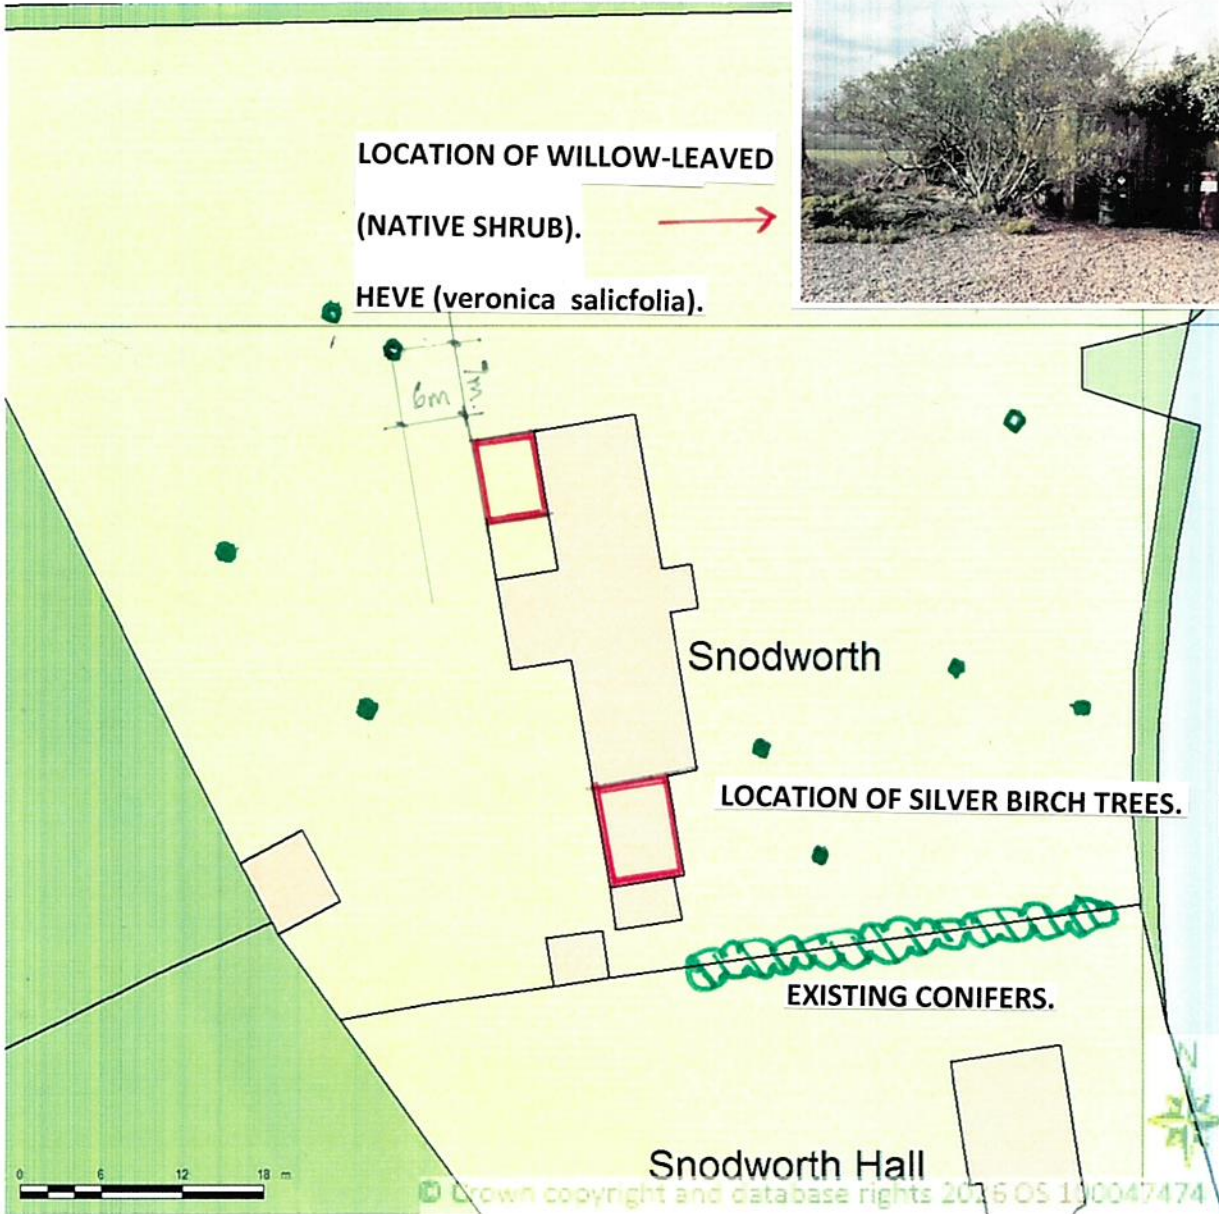

# SNODWORTH: TREE LOCATION PLAN DRWG: 02

BLOCK/SITE PLAN  
AREA 90m x 90m  
SCALE: 1:500 on A4  
CENTRE COORDINATES: 370561 , 4331'

Supplied by Streetwise Maps Ltd  
[www.streetwise.net](http://www.streetwise.net)  
Licence No: 100047474  
11:45:52 23/02/2026