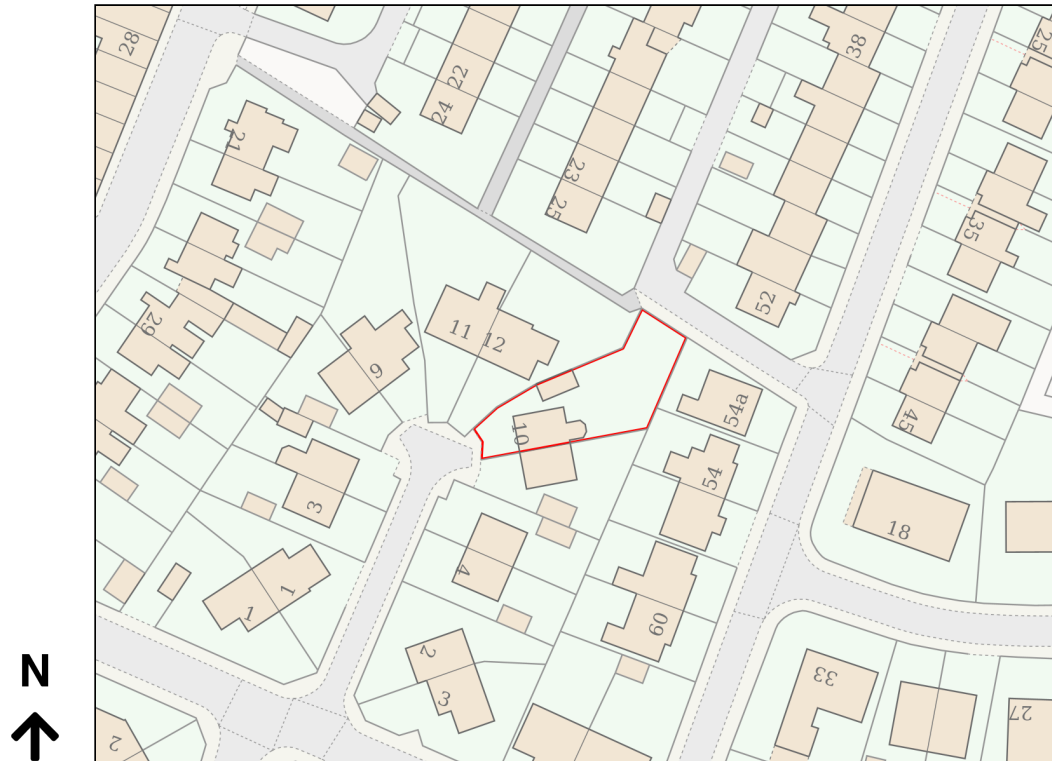

# Location Plan

Site Address: 10, Peel Park Close, Clitheroe, BB7 1EX

Date Produced: 25-Nov-2025

Scale: 1:1250 @A4

Planning Portal Reference: PP-14513839v1