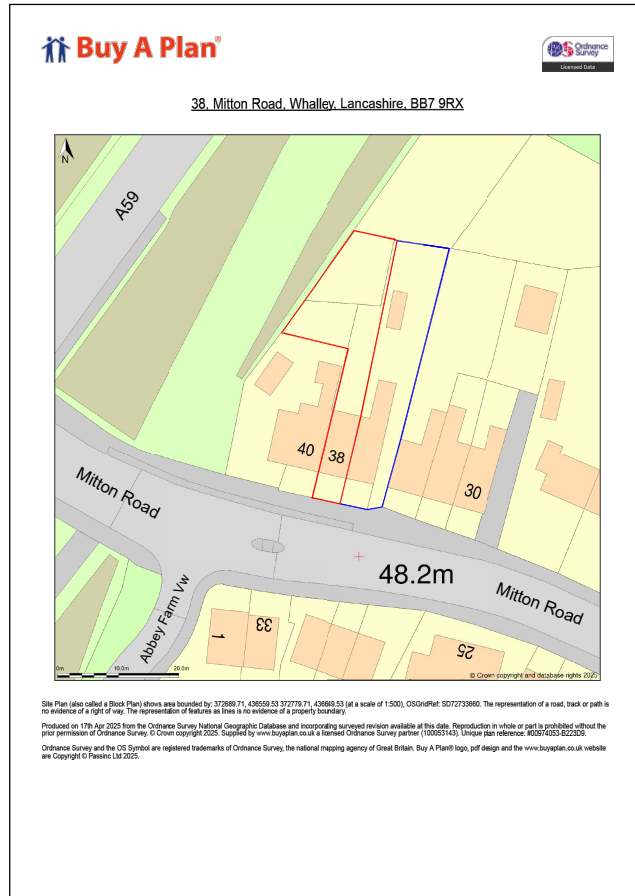

1:1250 Scale

Location Plan  
1:1250 Scale @ A4

38 Mitton Road  
Whalley  
Clitheroe  
BB7 9RX