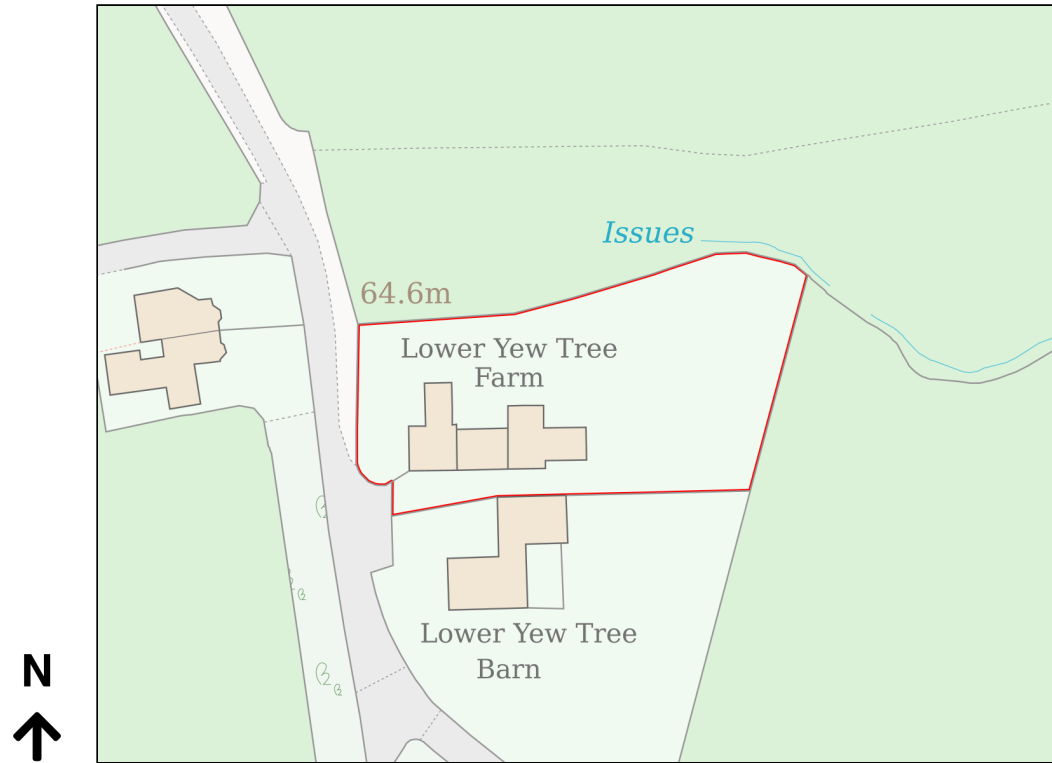

Location Plan

Site Address: Lower Yew Tree Farm, Alston Lane, Longridge, PR3 3BN

Date Produced: 02-Dec-2025

Scale: 1:1250 @A4

Planning Portal Reference: PP-14535614v1