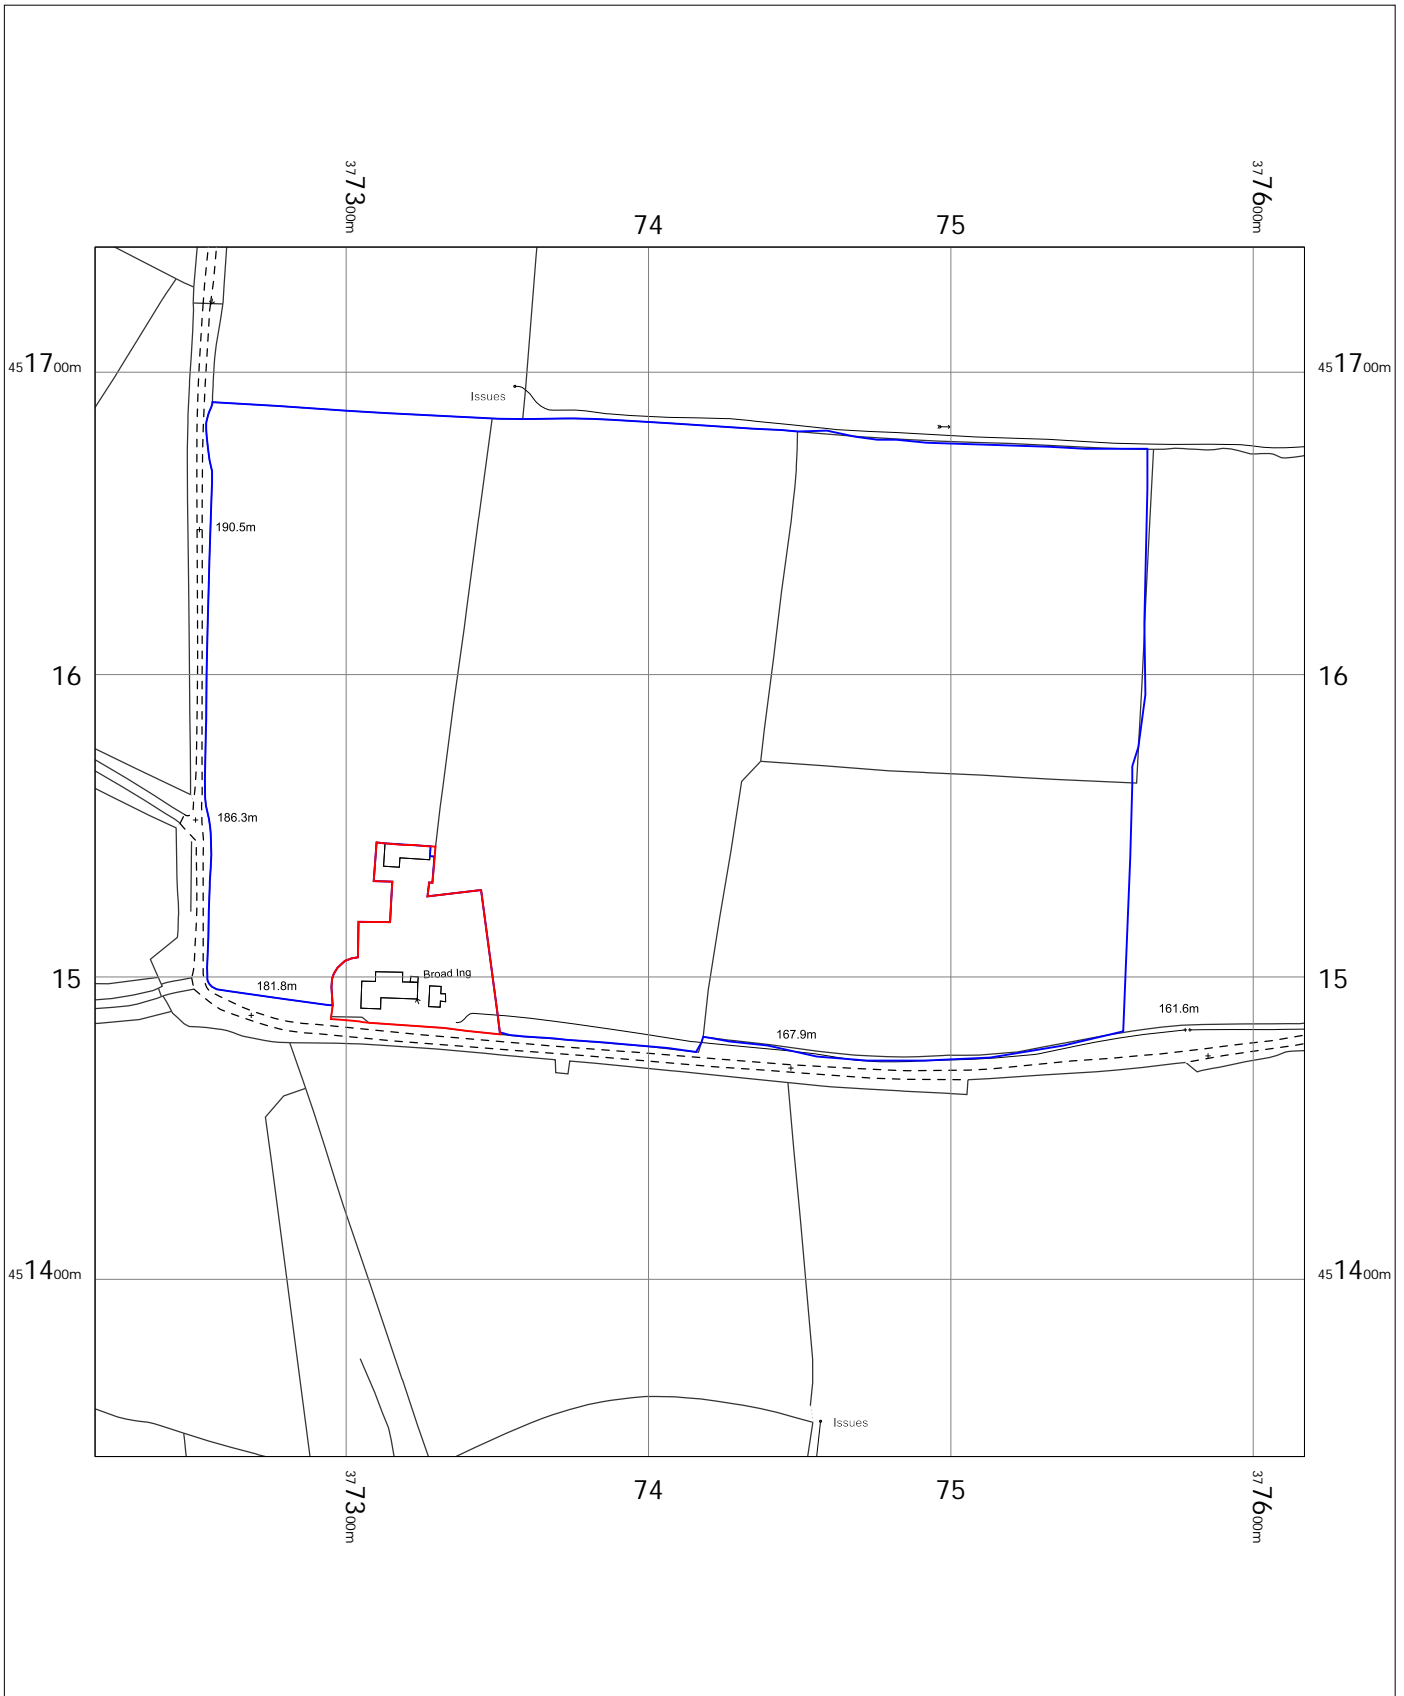

Broad Ings, Anna Lane, BB7 4NZ

Broad Ings
Anna Lane,
Clitheroe,
Bolton By Bowland,
Lancashire
BB7 4NZ

OS MasterMap 1250/2500/10000 scale
Friday, August 25, 2023, ID: MPMBW-01122261
www.blackwellmapping.co.uk

1:2500 scale print at A4, Centre: 377417 E, 451541 N

©Crown Copyright Ordnance Survey. Licence no. 100041041

BLACKWELL'S
MAPPING SERVICES
PERSONAL & PROFESSIONAL MAPPING
www.blackwellmapping.co.uk

TEL: 0800 151 2612
maps@blackwell.co.uk