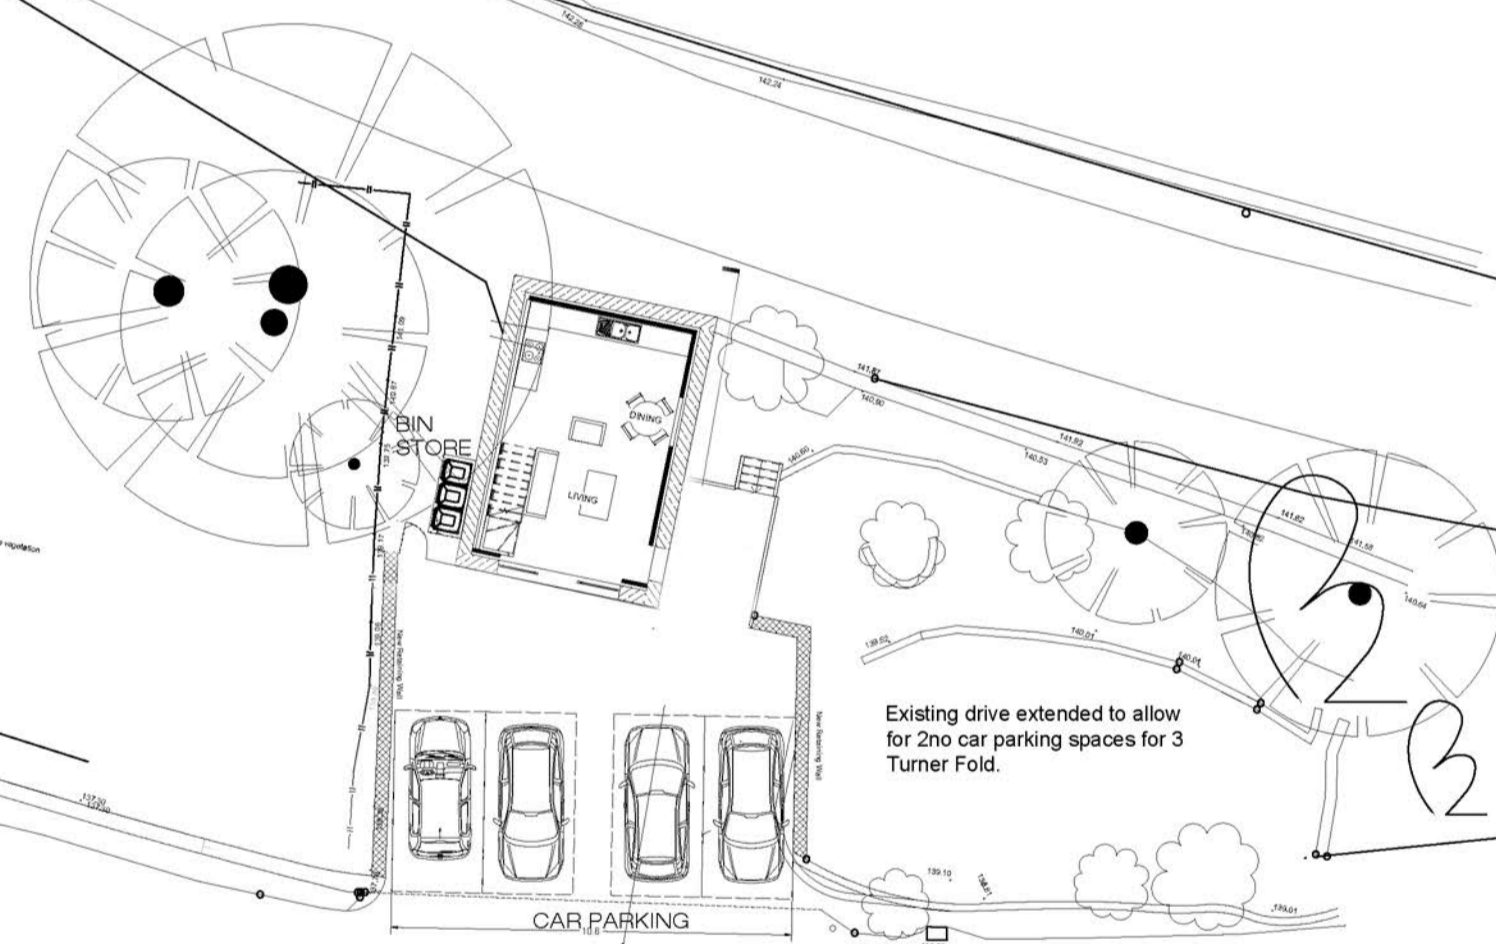

Heightside

8906

STRAITS LANE

GP

140

Old Malleys

B2

TURNER FOLD

The Barn

Spencer

Issues

West

PROPOSED BLOCK PLAN 1:200

JB No 2352 Dwg No BP01 A Dwg Rev

Project
Roger Hinde Financial
Services Ltd
THE GARAGE, TURNER FOLD,
BURNLEY, BB12 7PE

Drawing Title
PROPOSED BLOCK PLAN

Scale 1:200@A2
Date DEC 23