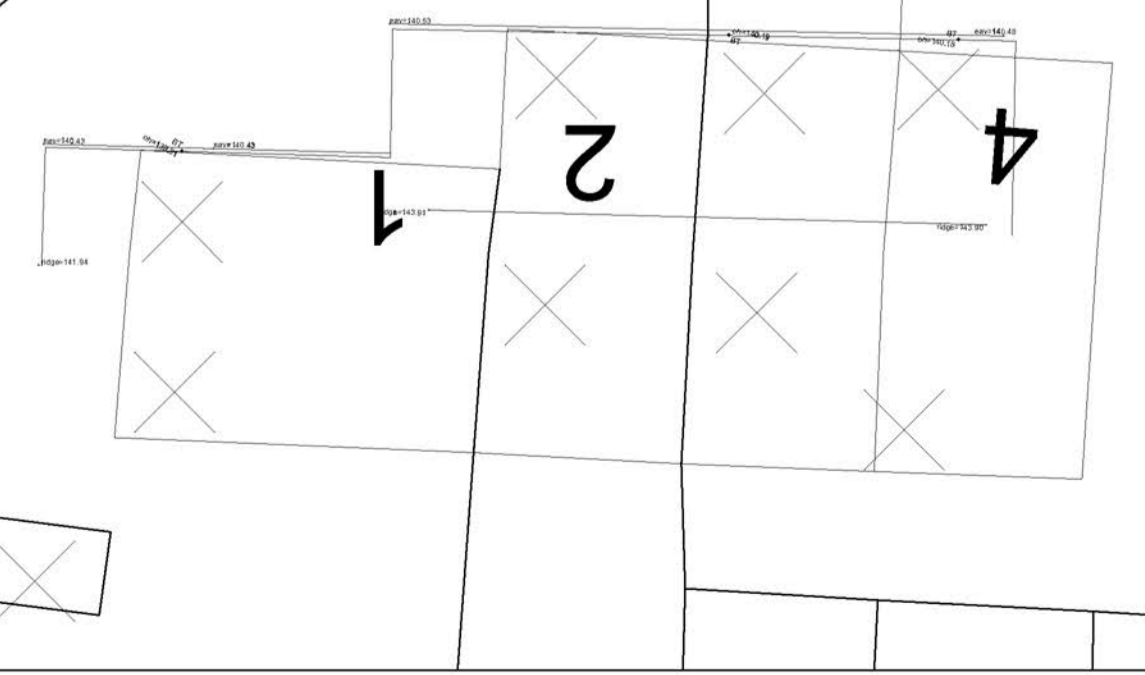

PROPOSED BLOCK PLAN 1:200

JB No 2352 Dwg No BP01 A Dwg Rev

Project
Roger Hinde Financial
Services Ltd
THE GARAGE, TURNER FOLD,
BURNLEY, BB12 7PE

Drawing Title
PROPOSED BLOCK PLAN

Scale 1:200@A2
Date DEC 23