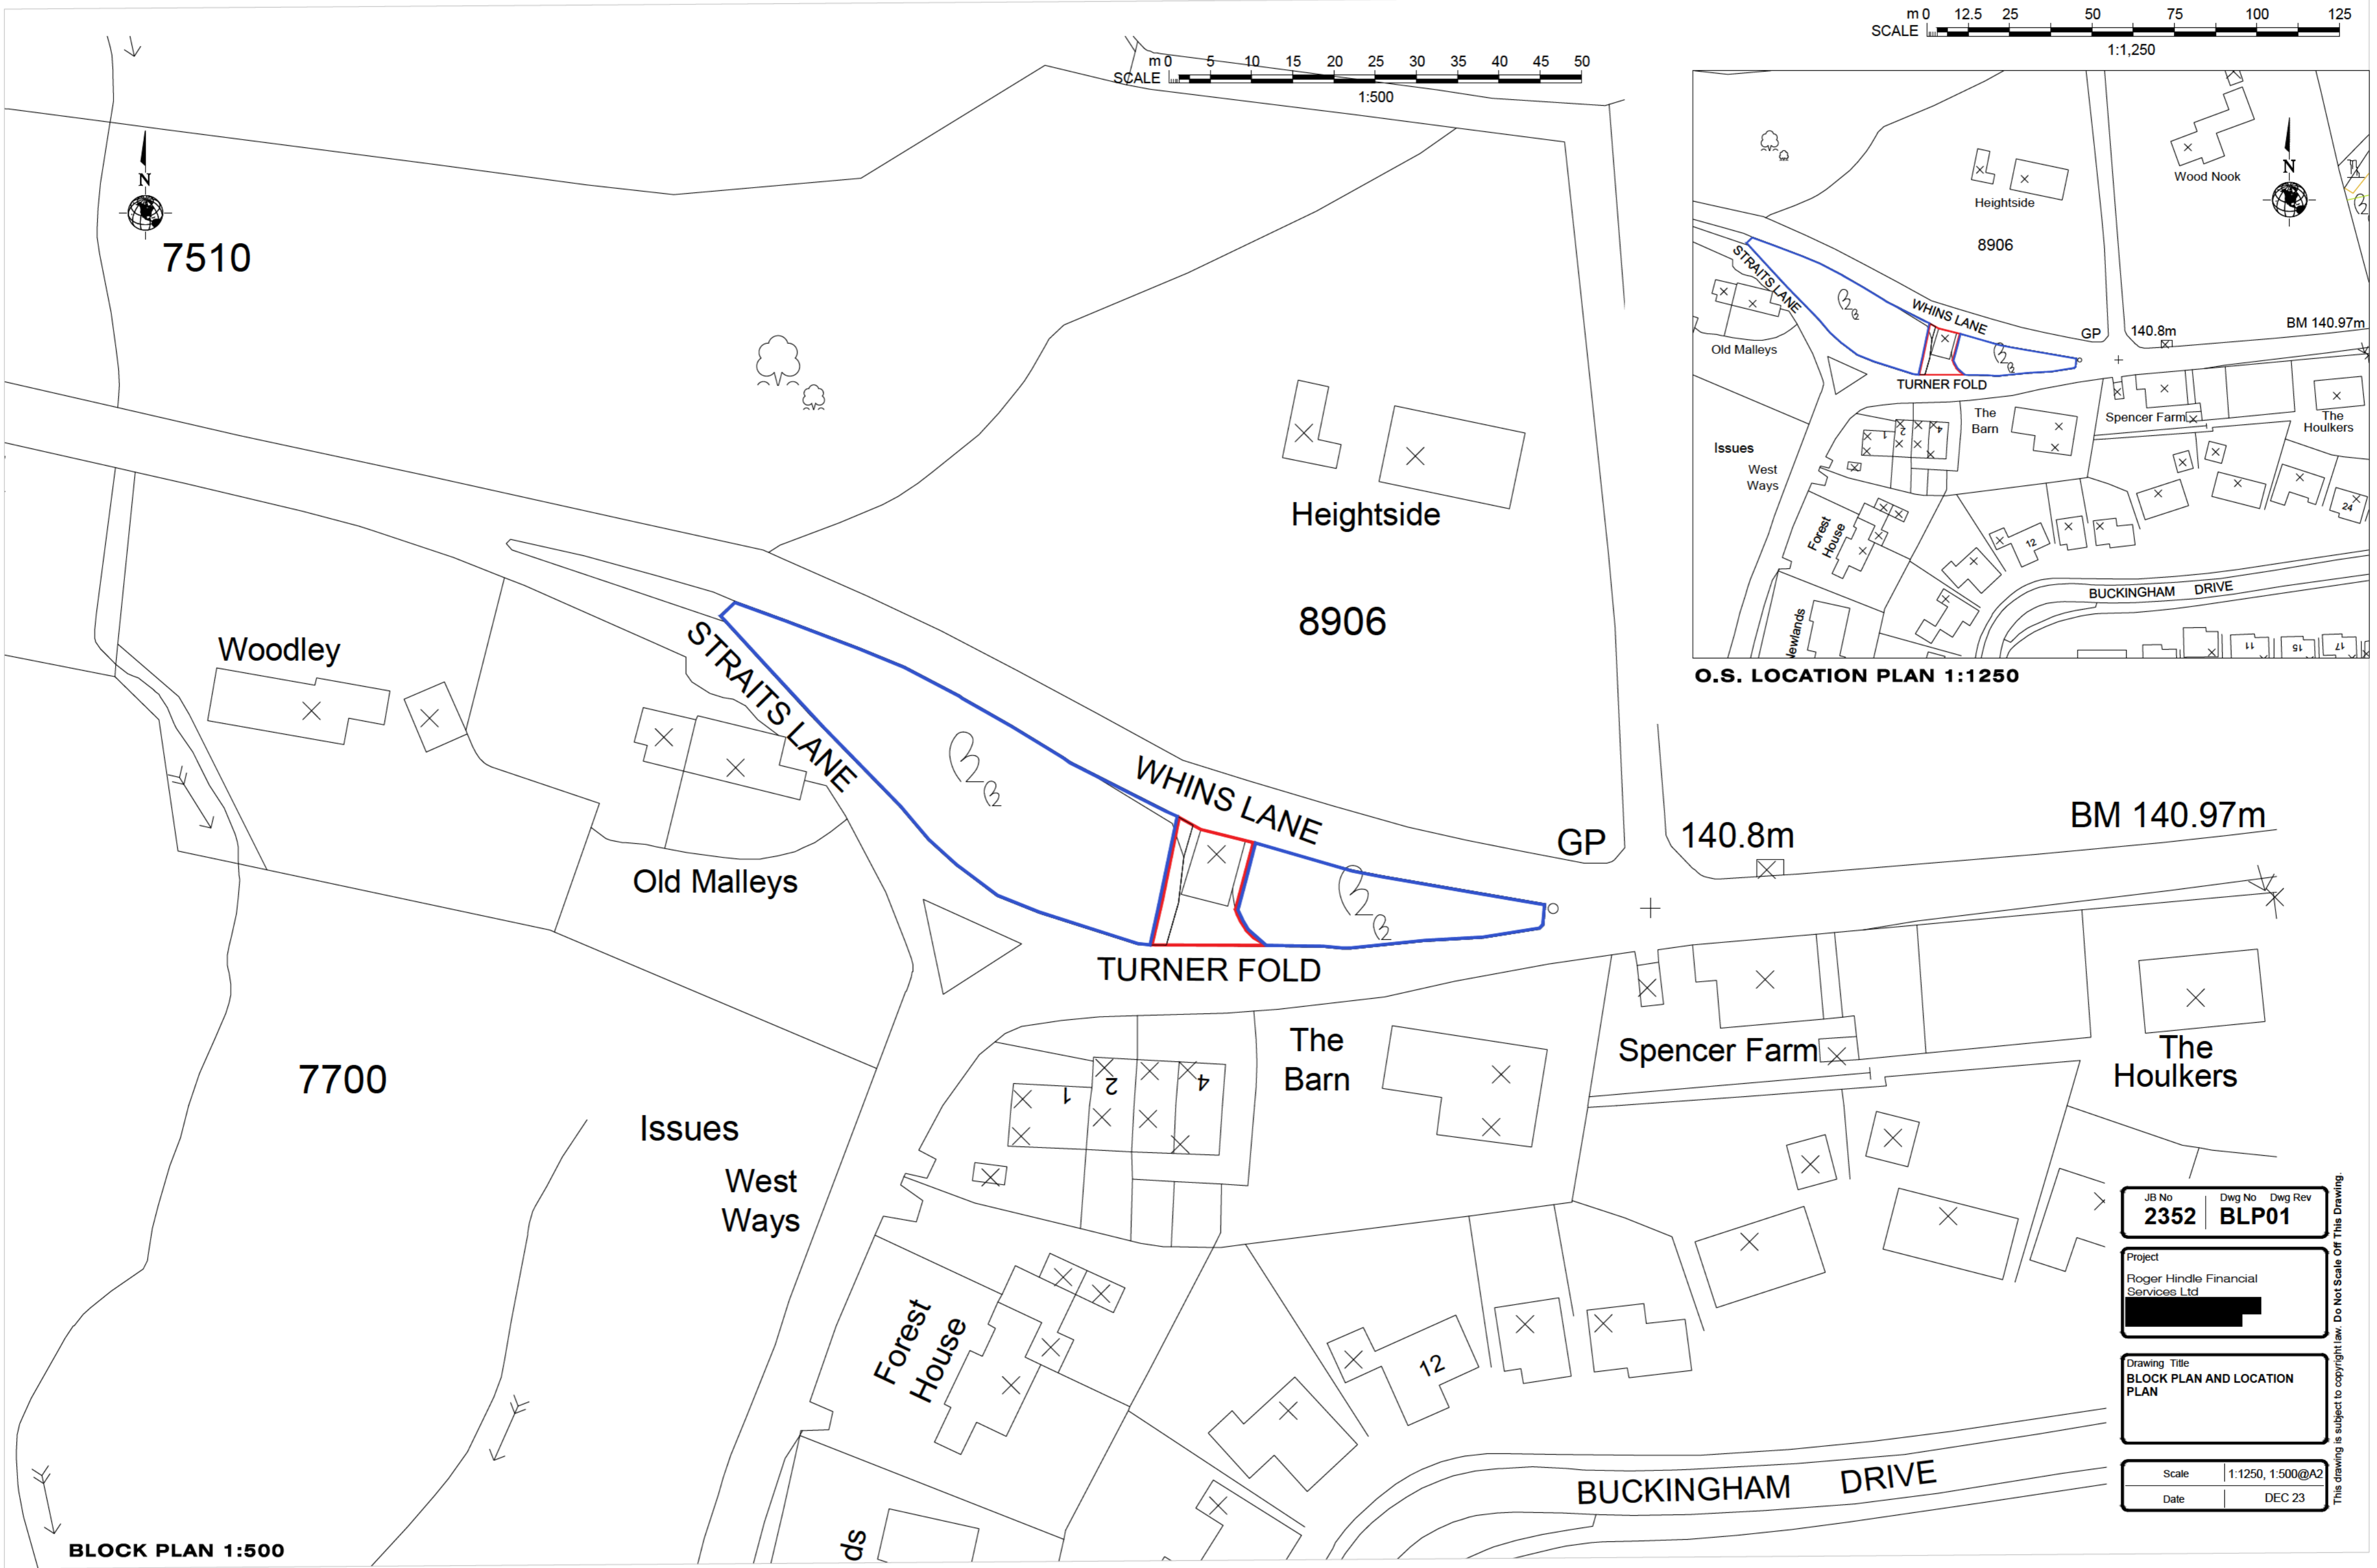

SCALE 1:1,250
 m 0 12.5 25 50 75 100 125

SCALE 1:500
 m 0 5 10 15 20 25 30 35 40 45 50

O.S. LOCATION PLAN 1:1250

BLOCK PLAN 1:500

JB No 2352	Dwg No BLP01	Dwg Rev
Project Roger Hindle Financial Services Ltd		
Drawing Title BLOCK PLAN AND LOCATION PLAN		
Scale	1:1250, 1:500@A2	
Date	DEC 23	

This drawing is subject to copyright law. Do Not Scale Off This Drawing