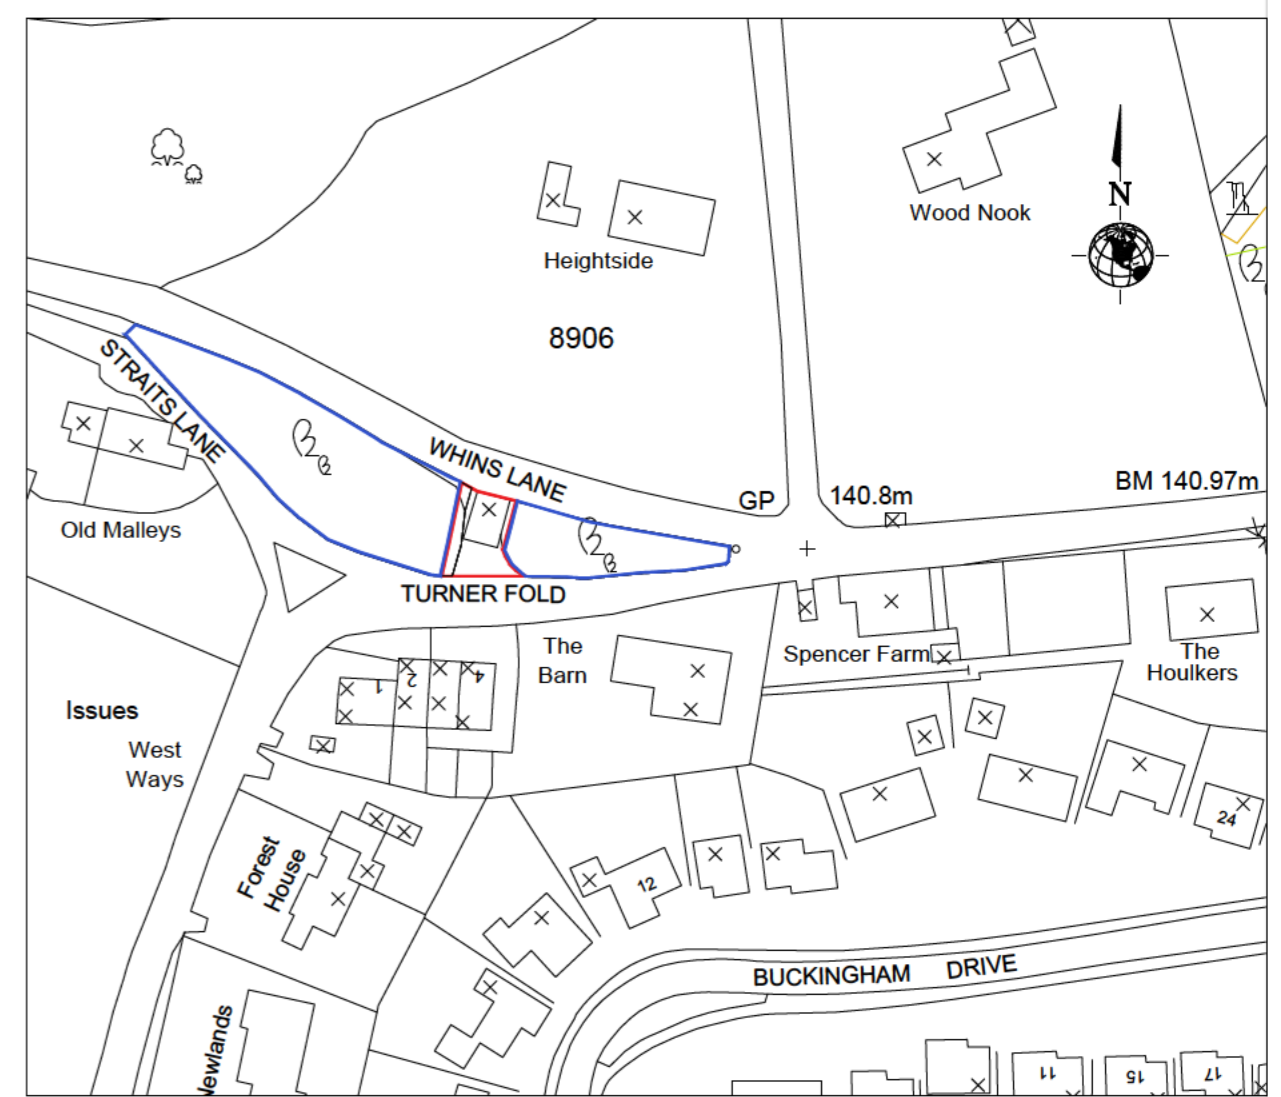

SCALE 1:1,250
 m 0 12.5 25 50 75 100 125

SCALE 1:500
 m 0 5 10 15 20 25 30 35 40 45 50

O.S. LOCATION PLAN 1:1250

BLOCK PLAN 1:500

JB No 2352	Dwg No BLP01	Dwg Rev
Project Roger Hindle Financial Services Ltd		
Drawing Title BLOCK PLAN AND LOCATION PLAN		
Scale	1:1250, 1:500@A2	
Date	DEC 23	

This drawing is subject to copyright law. Do Not Scale Off This Drawing