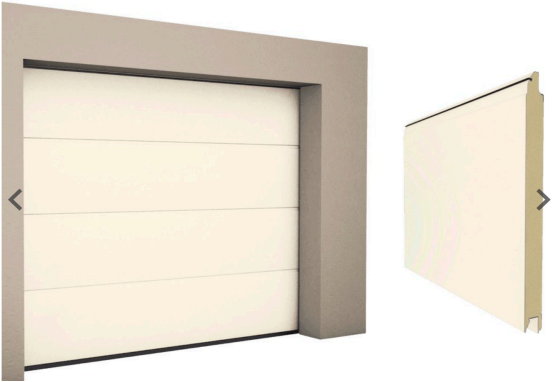

SMOOTH Finish

GLIDEROL
CREAM (RAL9001) L-Rib smooth
Sectional Garage Door

Made to Measure
Code: SD-LRS-CREAM

Now From £1,176.18 (inc. VAT)

Was £2,138.51 (inc. VAT) | Save £962.33

Pay in 3 interest-free payments of £392.06. [Learn more](#)

Choose Other Colours

Qty - 1 +

Garage doors in Cream for development at Top Row Sabden

REF 3/2025/0989