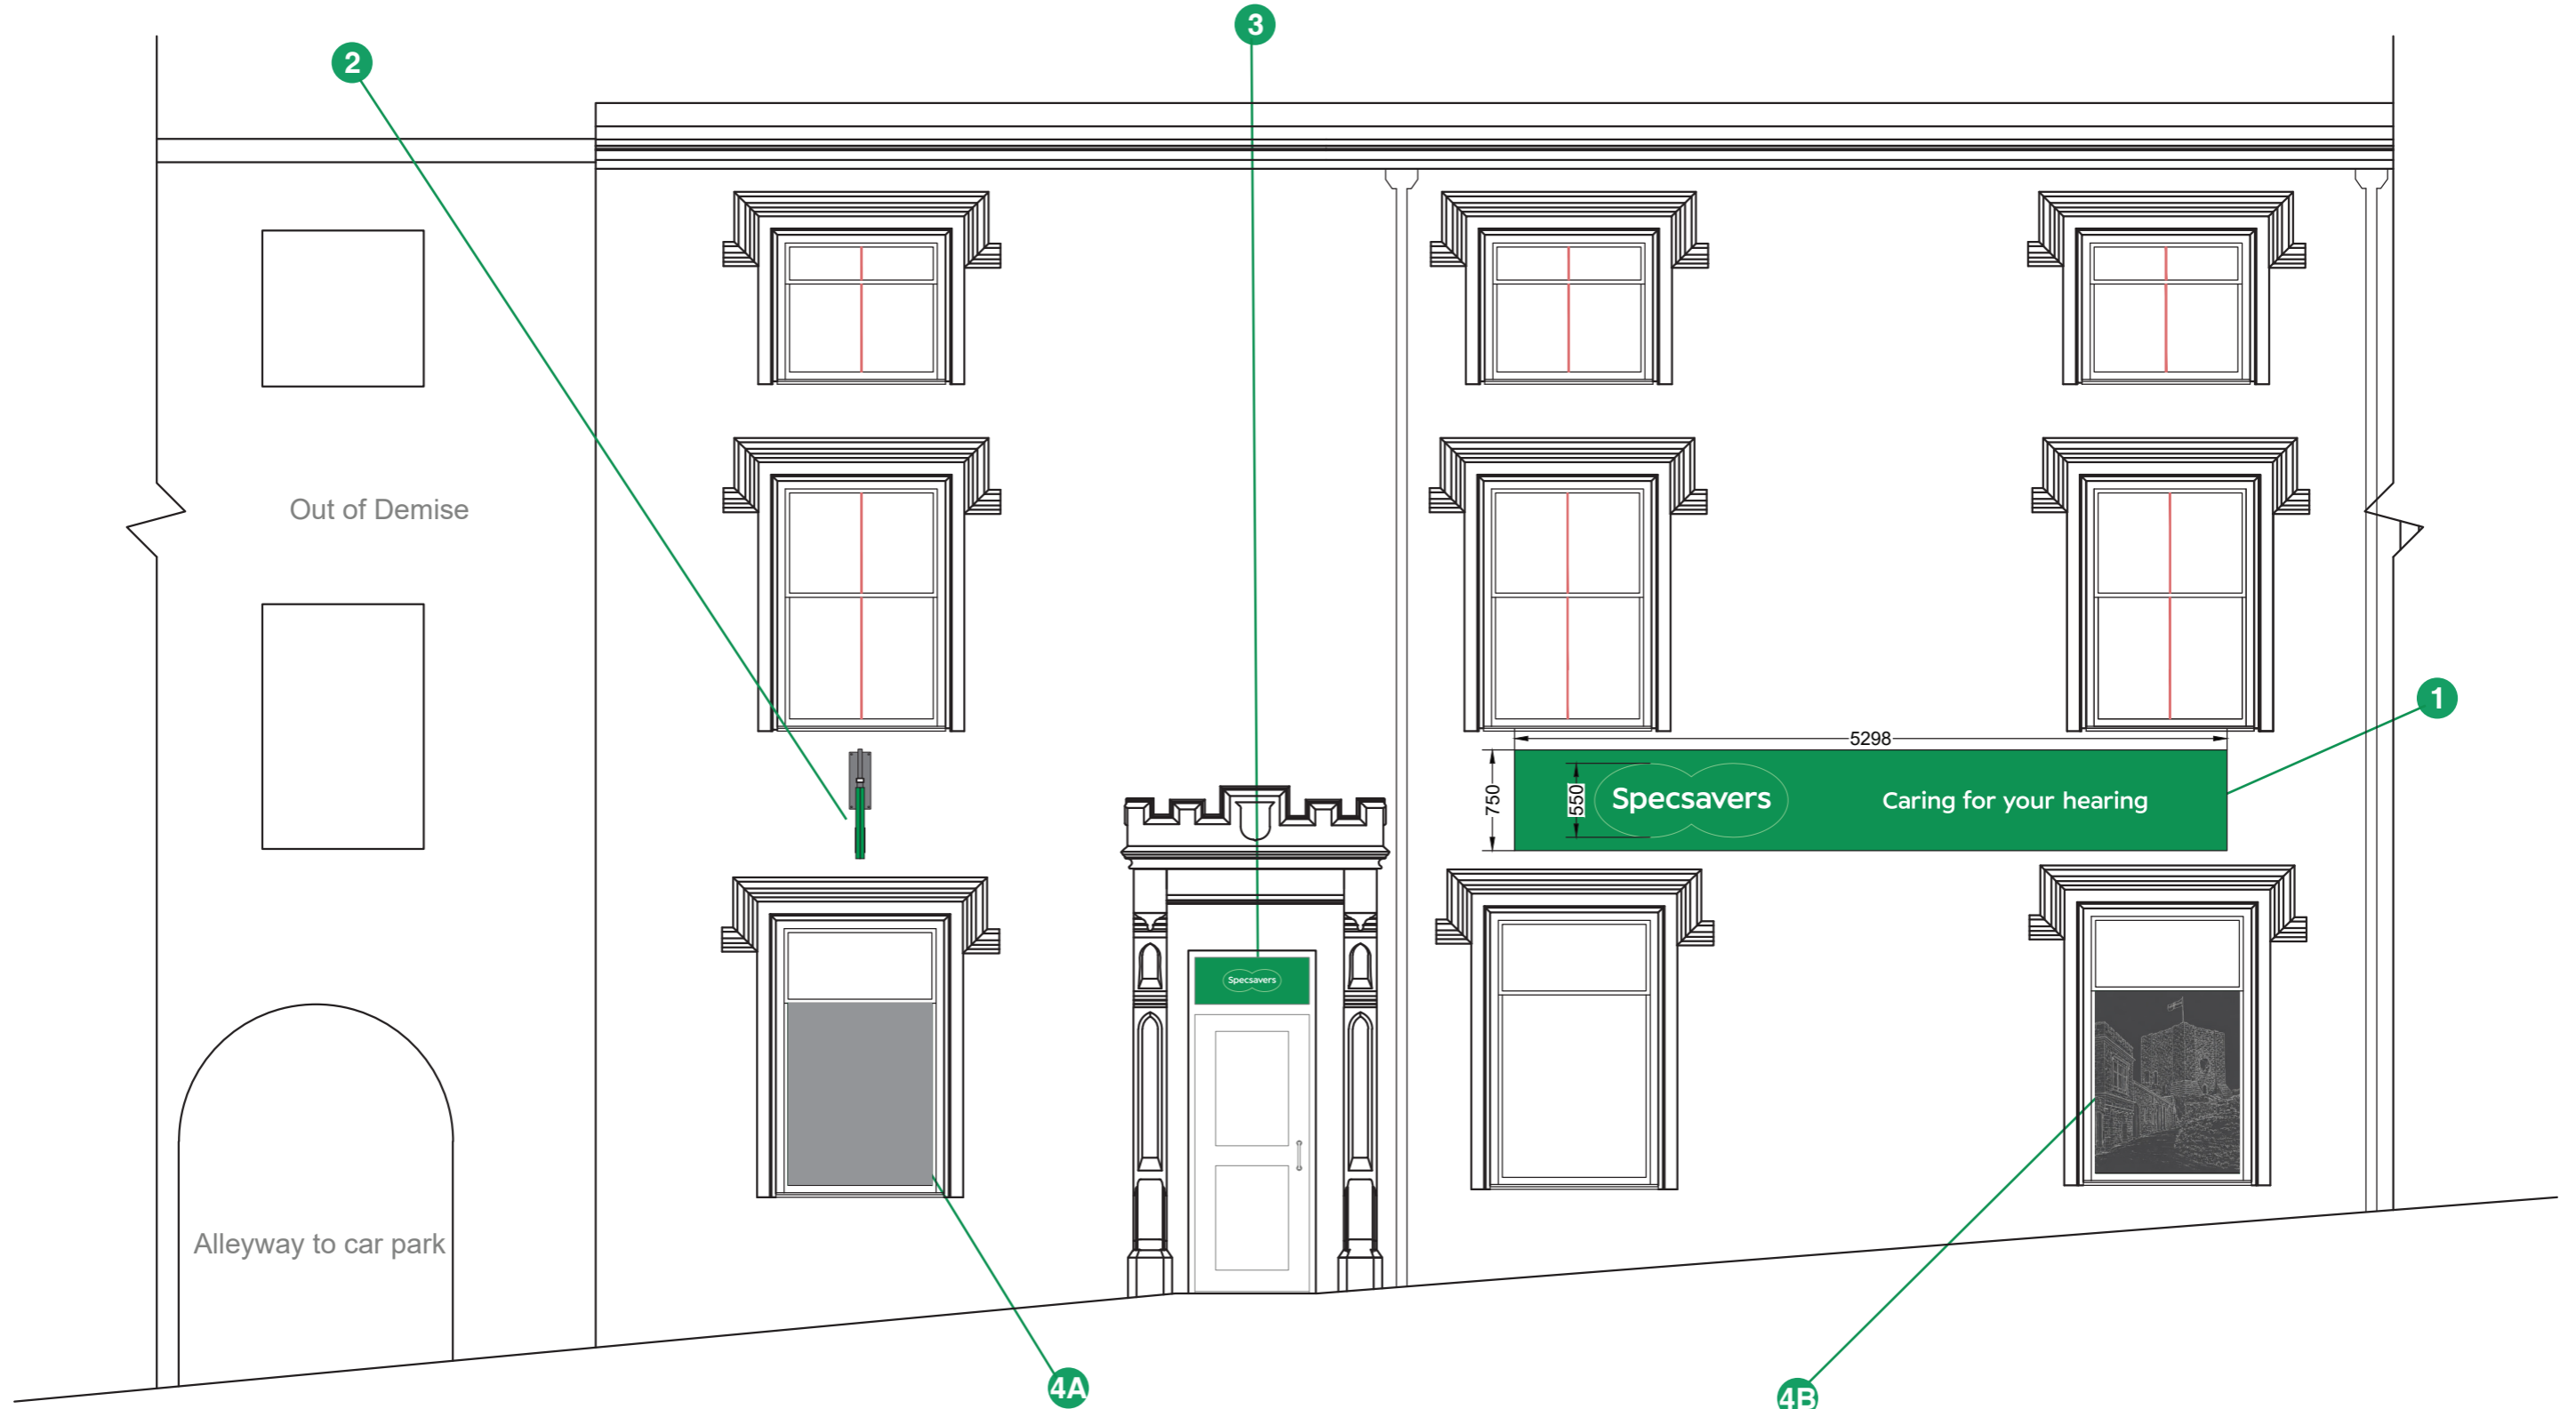

Proposed Elevations
Scale 1:50

PROPOSED SHOPFRONT ELEVATION SCALE 1:50

- 1** Non Illuminated Conservation Fascia Sign
- 2** Non - Illuminated Projection Sign
- 3** Externally Applied Digitally Printed Logo Vinyl
- 4A** Externally Applied Frosted Vinyl
- 4B** Externally Applied Digitally Printed Vinyl