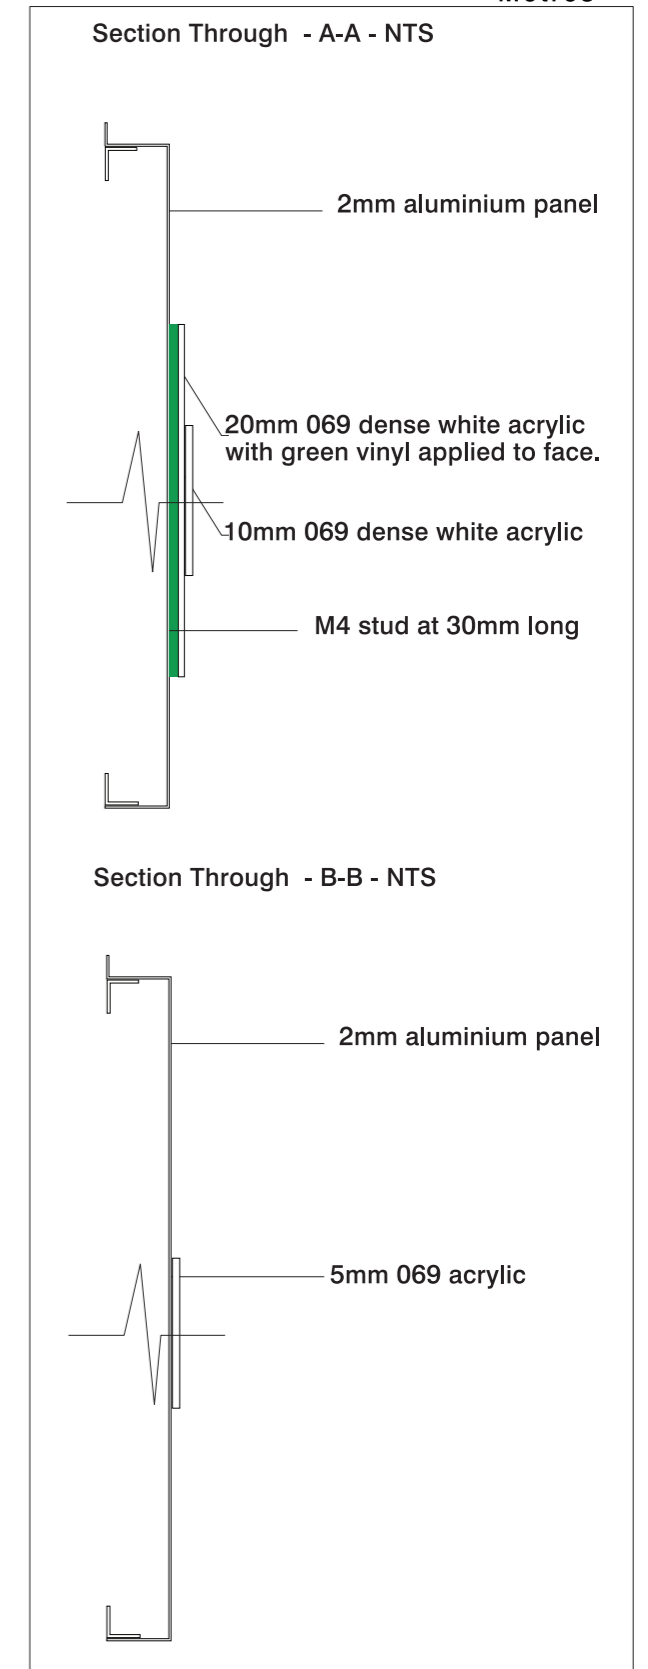

Sign 1 - Non Illuminated Conservation Fascia Sign - Scale 1:25

1No. Face panels to be LASER cut 2.5mm Aluminium with 50mm returns.
All panels to be powder coated externally Green PM2418c.
To be fixed using 40x40mm extruded aluminium angle for fixing support.

1No. Set of Strapline lettering to be CNC Router cut 5mm Opal 069 Acrylic, secured to aluminium panel.

1No. 'Specsavers' lozenge to be CNC Router cut 20mm 069 acrylic, with green vinyl applied to face.
Complete with set of 10mm 069 dense white acrylic 'specsavers' text mounted to face.
All to be secured to aluminium panel using M4 studs at 30mm O/A length.

Height from ground to underside of sign is: 3026mm approx

Site
Specsavers
Clitheroe

Job Number
155544
Drawing Location
W:\Sales\Specsavers\

Page
4

Scale
as shown @ A3
Issue / Rev
Issue 05

Drawn by
BI
Checked by
BF

Sales Rep
JS
Date
19/03/2026

BUTTERFIELD SIGNS LTD
174 Sunbridge Rd
Bradford West Yorkshire
BD1 2RZ
Tel: 01274 722244
Fax: 01274 848996
Web: www.butterfieldsigns.co.uk