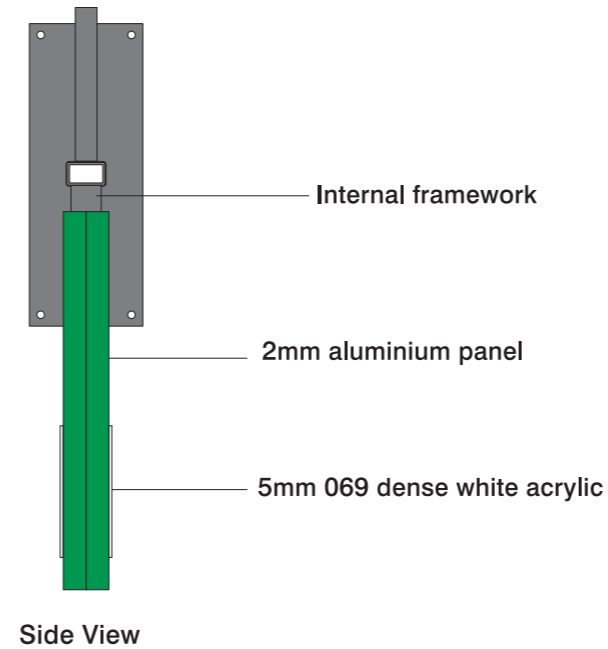

1No. Face panels to be LASER cut 2mm Aluminium, with 30mm returns (60mm O/A) powder coated externally Green PM2418c.

Specsavers lozenge to be router cut 5mm 069 dense white acrylic, with green vinyl applied to face.
'Specsavers' text to be weeded out.

Panels secured to internal steel framework & decorative arm and fixed direct to substrate through fixing plate with fixings to suit, All to be finished Grey RAL 7012.

Non - Illuminated

Size: As Shown

Scale: 1:10

Height from ground to underside of sign 3447 approx.

Section Through Scale:1:10

Site
Specsavers
Clitheroe

Job Number
155544
Page
5
Drawing Location
W:\Sales\Specsavers\

Scale
as shown @ A3
Issue / Rev
Issue 05