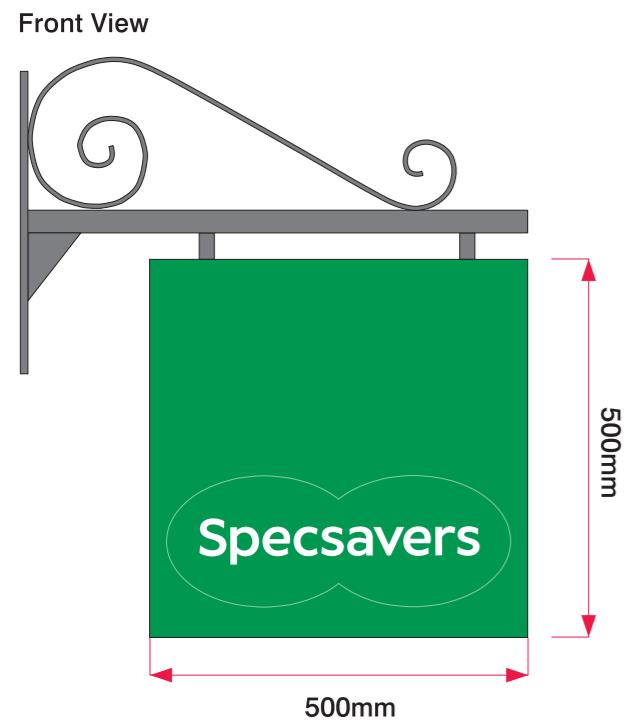

1No. Face panels to be LASER cut 2mm Aluminium, with 30mm returns (60mm O/A) powder coated externally Green PM2418c.

Specsavers lozenge to be router cut 5mm 069 dense white acrylic, with green vinyl applied to face.
'Specsavers' text to be weeded out.

Panels secured to internal steel framework & decorative arm and fixed direct to substrate through fixing plate with fixings to suit, All to be finished Grey RAL 7012.

Non - Illuminated

Size: As Shown

Scale: 1:10

Height from ground to underside of sign 3447 approx.

Section Through Scale:1:10

Site
Specsavers
Clitheroe

Job Number
155544
Page
5
Drawing Location
W:\Sales\Specsavers\

Scale
as shown @ A3
Issue / Rev
Issue 05

1No. Specsavers vinyl graphic to be applied to fanlight above main entrance door.

Size: As Shown

Scale: 1:10

Height from ground to underside of sign is: 2150mm approx

Sign 4A - Externally Applied Frosted Vinyl - Scale 1:20