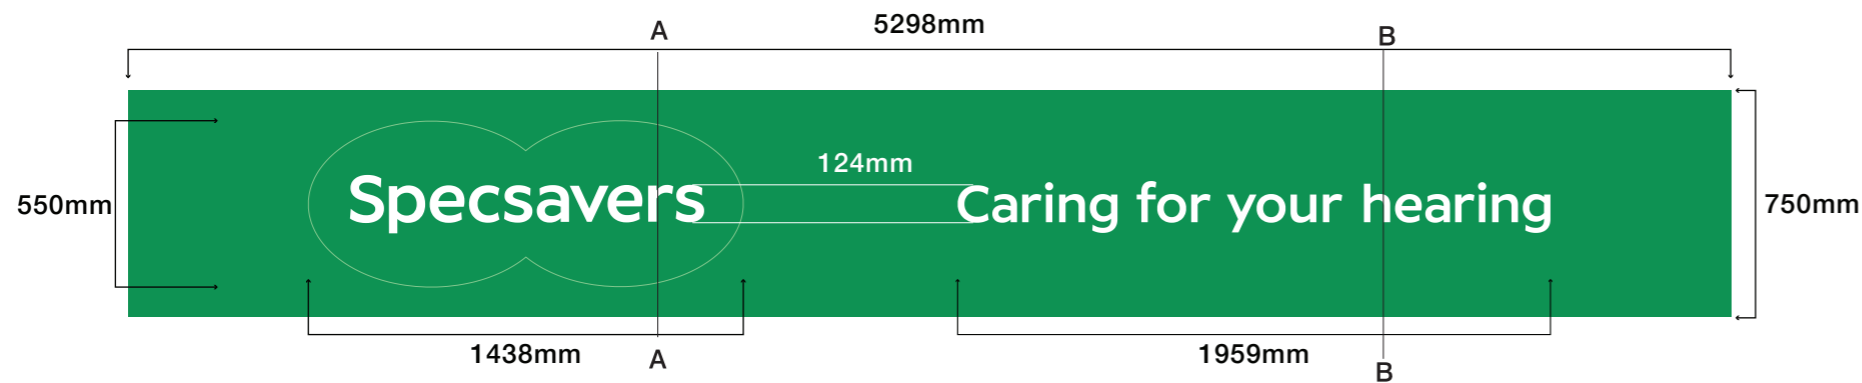

Sign 1 - Non Illuminated Conservation Fascia Sign - Scale 1:25

1No. Face panels to be LASER cut 2.5mm Aluminium with 50mm returns.
All panels to be powder coated externally Green PM2418c.
To be fixed using 40x40mm extruded aluminium angle for fixing support.

1No. Set of Strapline lettering to be CNC Router cut 5mm Opal 069 Acrylic, secured to aluminium panel.

1No. 'Specsavers' lozenge to be CNC Router cut 20mm 069 acrylic, with green vinyl applied to face.
Complete with set of 10mm 069 dense white acrylic 'specsavers' text mounted to face.
All to be secured to aluminium panel using M4 studs at 30mm O/A length.

Height from ground to underside of sign is: 3026mm approx

Site
Specsavers
Clitheroe

Job Number
155544
Drawing Location
W:\Sales\Specsavers\

Page
4

Scale
as shown @ A3
Issue / Rev
Issue 05

Drawn by
BI
Checked by
BF

Sales Rep
JS
Date
19/03/2026

BUTTERFIELD SIGNS LTD
174 Sunbridge Rd
Bradford West Yorkshire
BD1 2RZ
Tel: 01274 722244
Fax: 01274 848996
Web: www.butterfieldsigns.co.uk