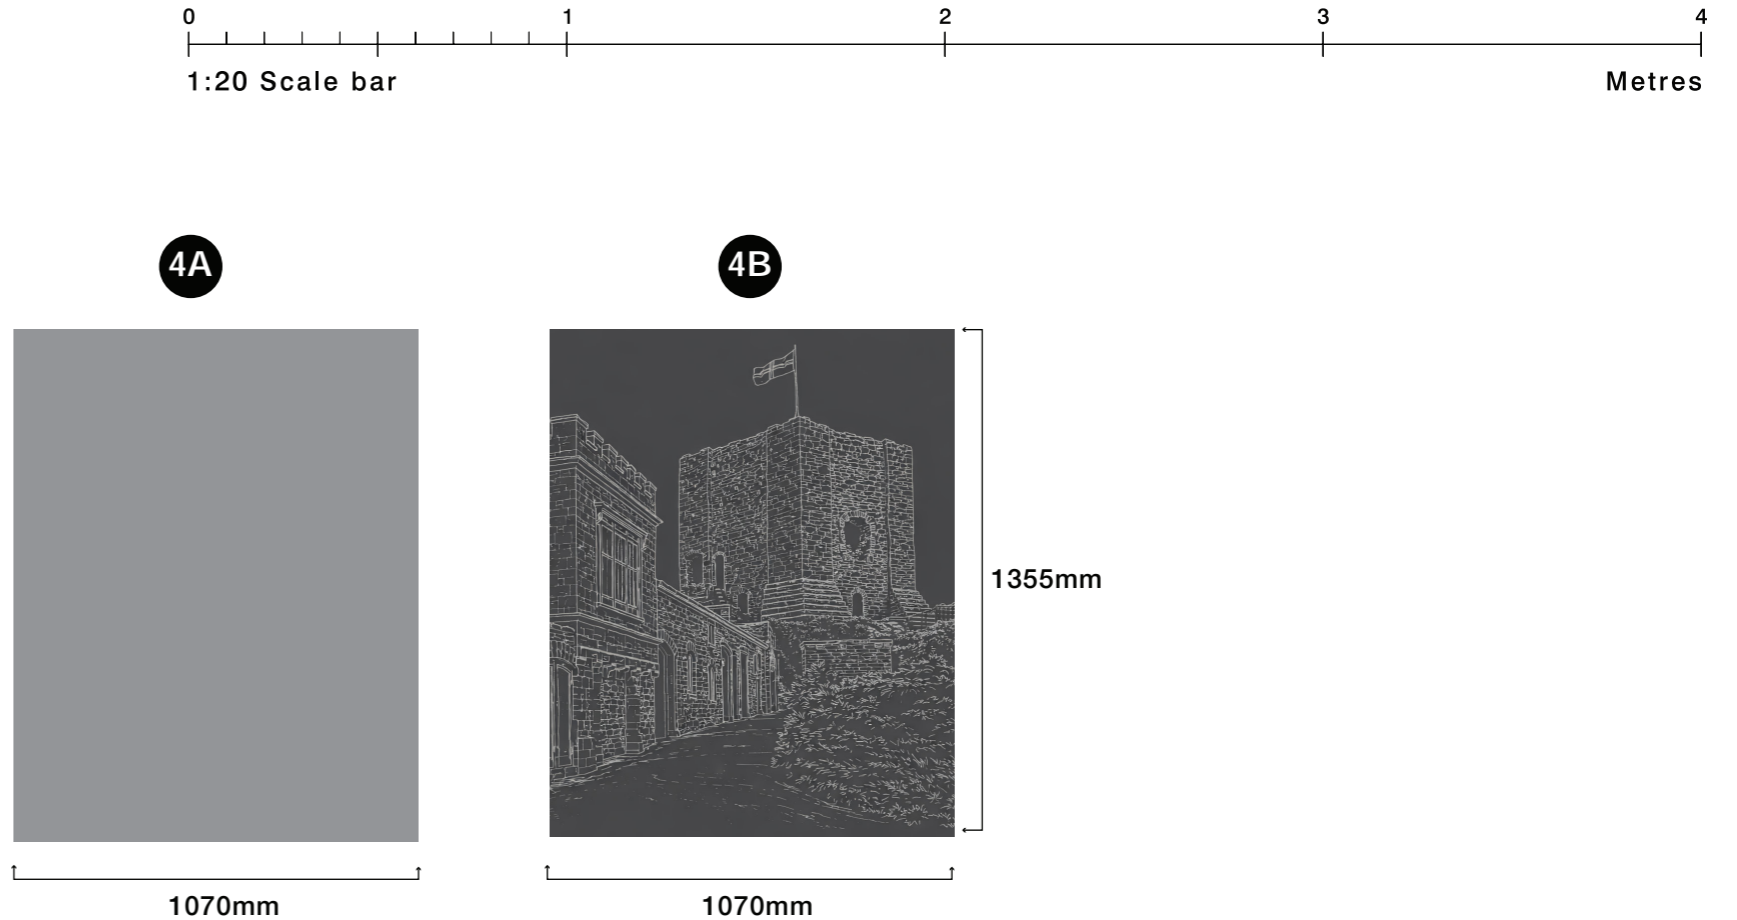

1No. Specsavers vinyl graphic to be applied to fanlight above main entrance door.

Size: As Shown

Scale: 1:10

Height from ground to underside of sign is: 2150mm approx

Sign 4A - Externally Applied Frosted Vinyl - Scale 1:20

Size: As Shown

Scale: 1:20

N.B High res artwork required prior to print

Site
Specsavers
Clitheroe

Job Number
155544
Page
6
Drawing Location
W:\Sales\Specsavers\

Scale
as shown @ A3
Issue / Rev
Issue 05

Drawn by
BI
Checked by
BF