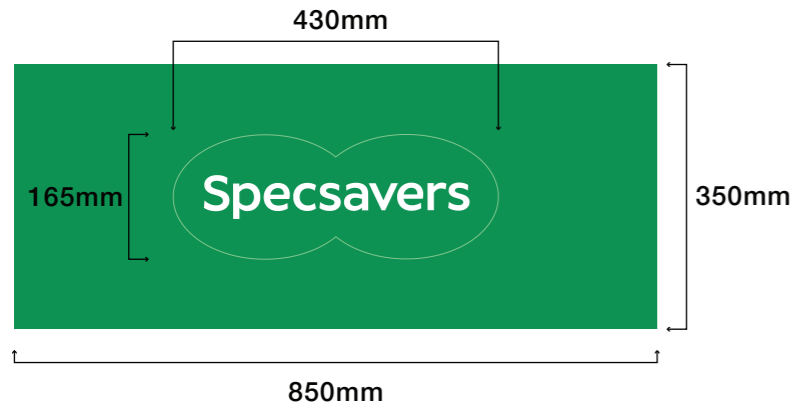

Height from ground to underside of sign 3447 approx.

Section Through Scale:1:10

Site
Specsavers
Clitheroe

Job Number
155544
Page
5
Drawing Location
W:\Sales\Specsavers\

Scale
as shown @ A3
Issue / Rev
Issue 05

1No. Specsavers vinyl graphic to be applied to fanlight above main entrance door.

Size: As Shown

Scale: 1:10

Height from ground to underside of sign is: 2150mm approx

Sign 4A - Externally Applied Frosted Vinyl - Scale 1:20