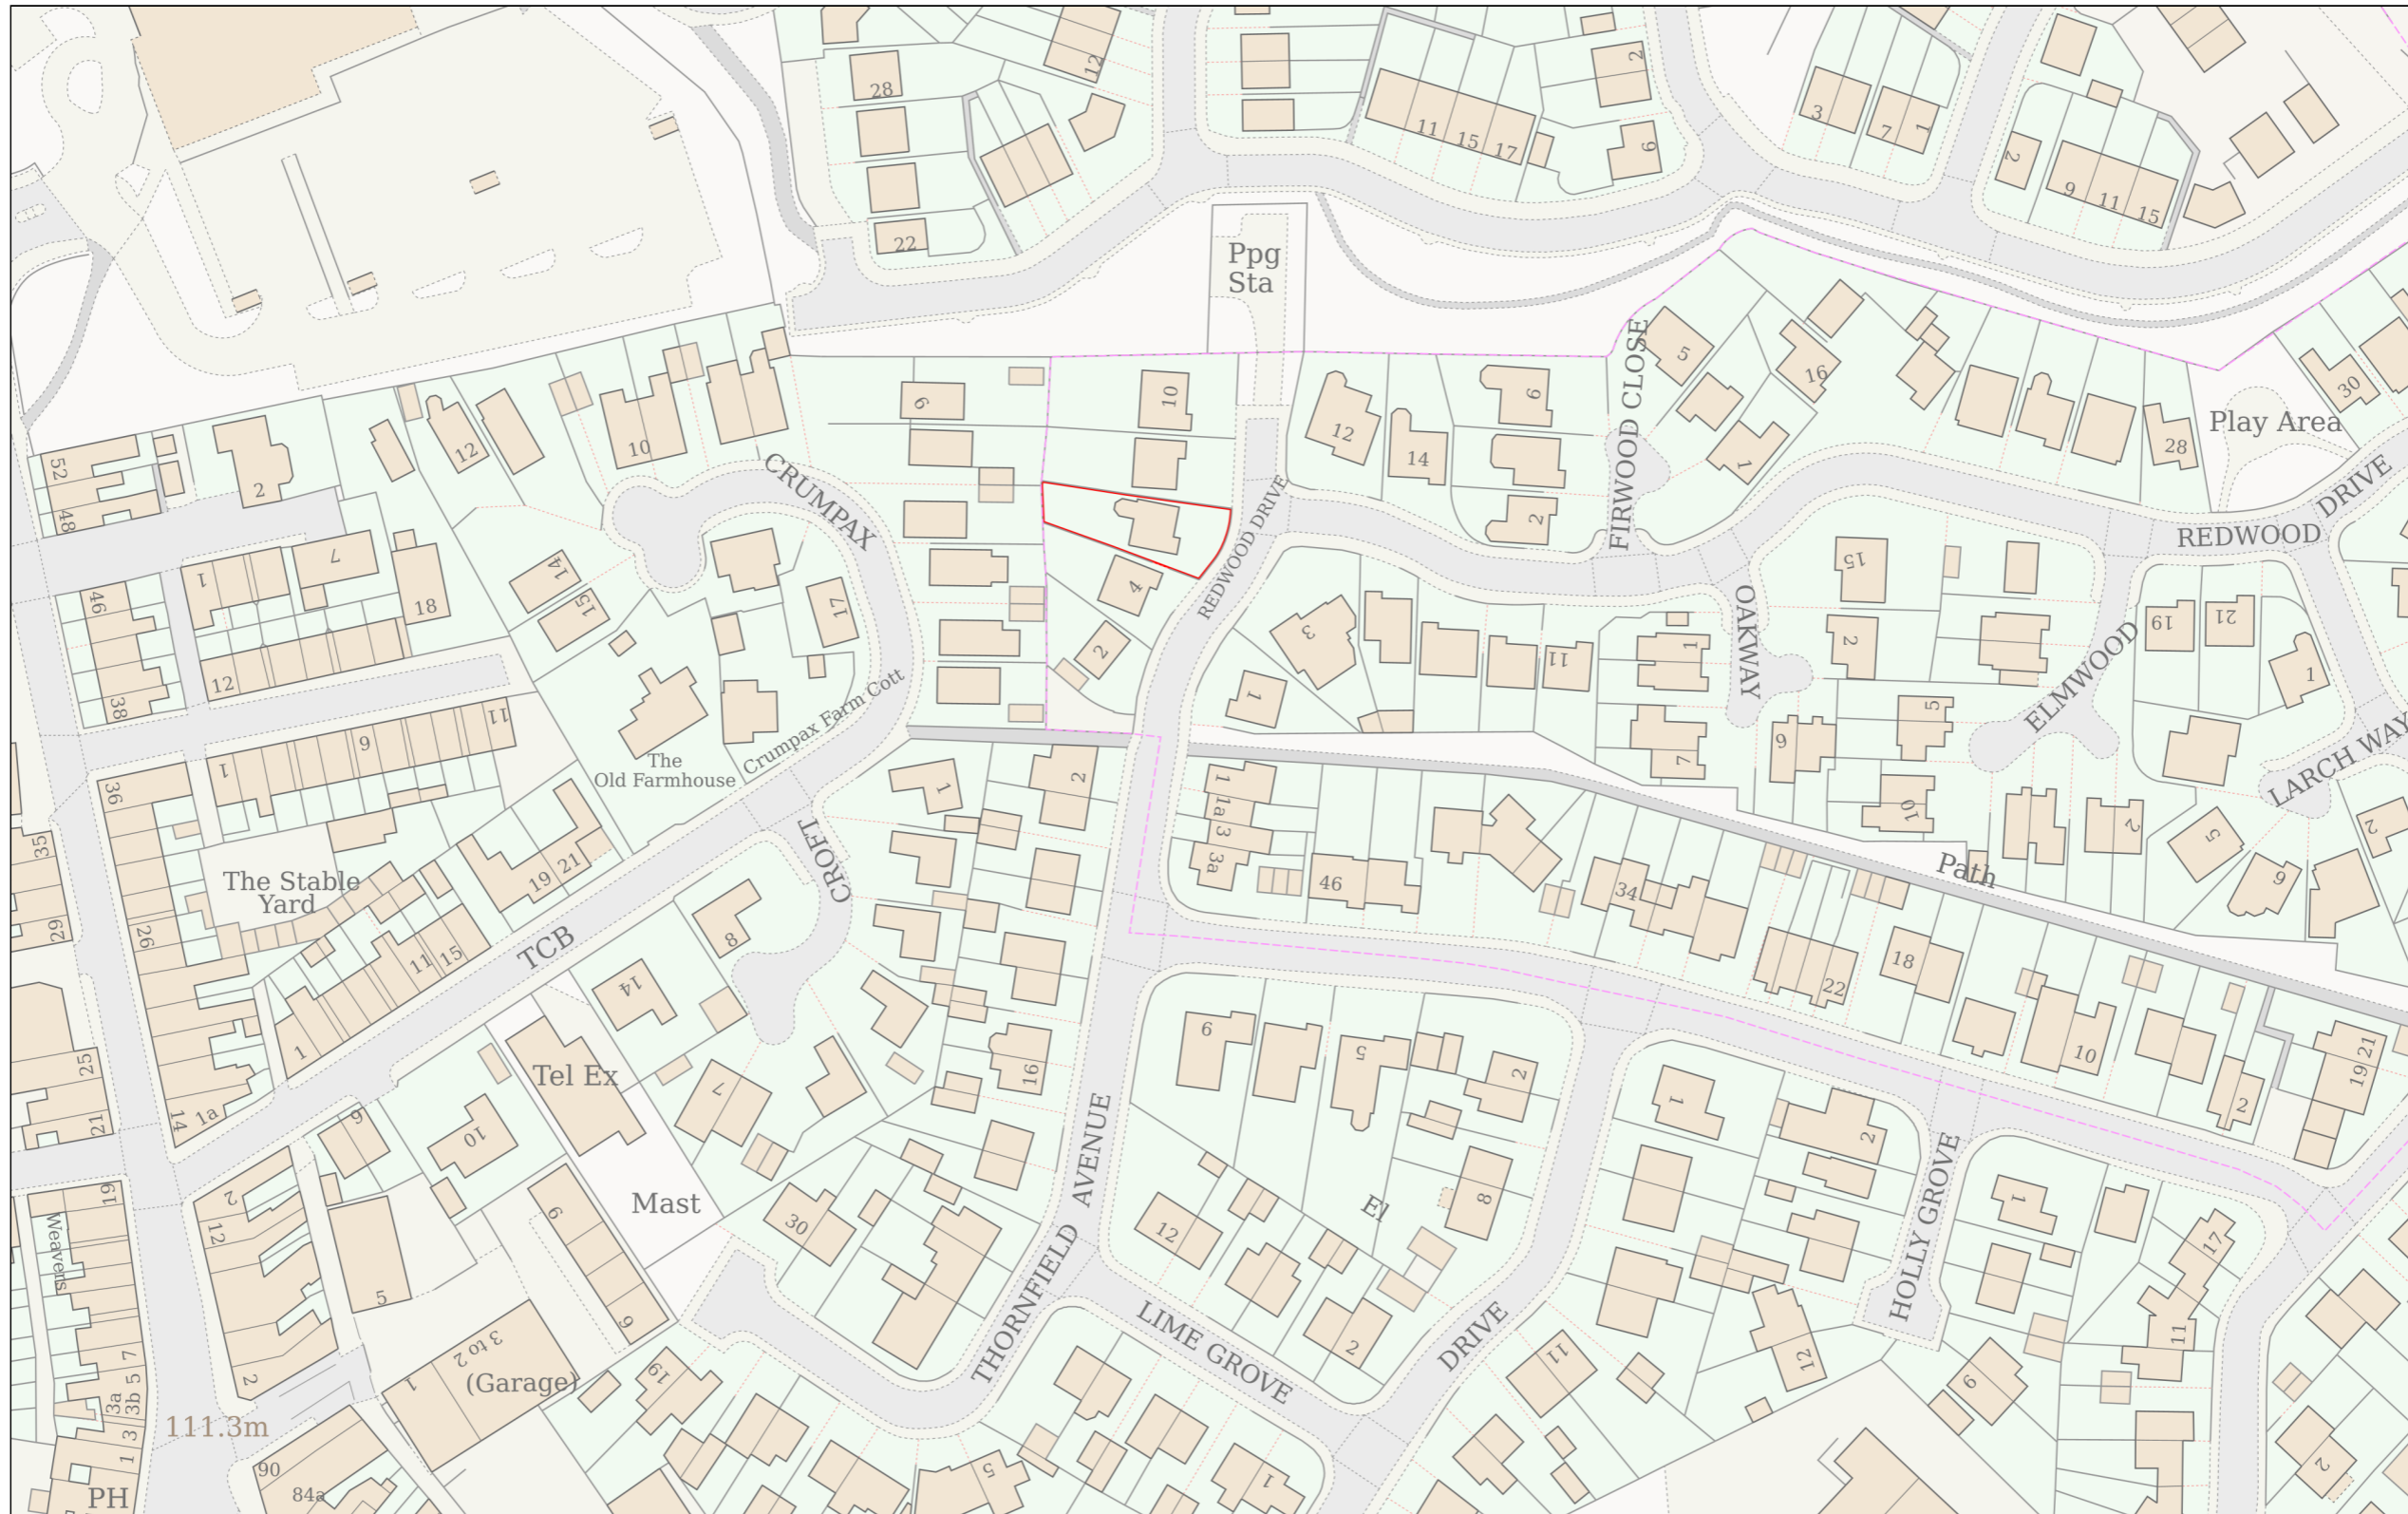

# Location Plan

Site Address: 6, Redwood Drive, Longridge, PR3 3HA

Date Produced: 05-Jan-2026

Scale: 1:1250 @A3

Planning Portal Reference: PP-14525771v1