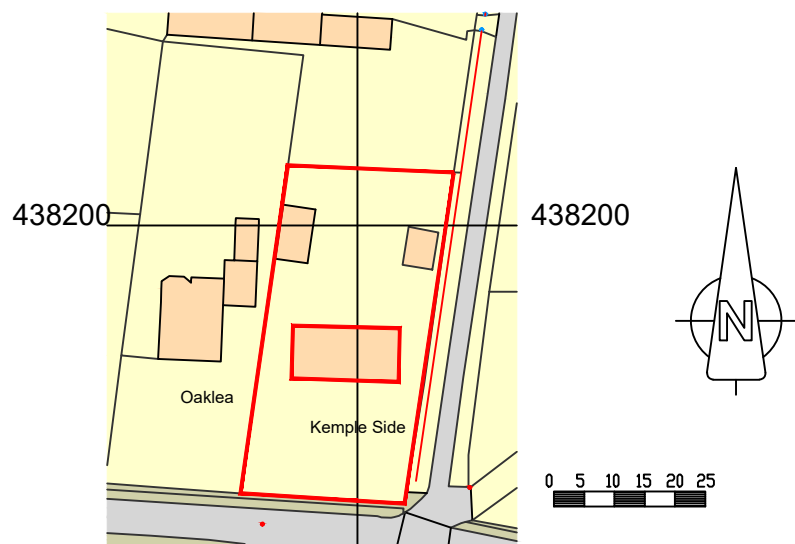

Block Plan Scale 1:500

Layout Scale 1:200

(c) Crown Copyright and Database Rights 2022 OS 100060020

OS Map Scale 1:1250

**Kemple Side.
Clitheroe Road.
Knowle Green.
Preston.
PR3 2YS.**

Plot Scale 1:1250 @ A3 Paper Size

TITLE **Loft Conversion**

DRG.No.

SCALE; 1:1250

DATE. Dec. 2025