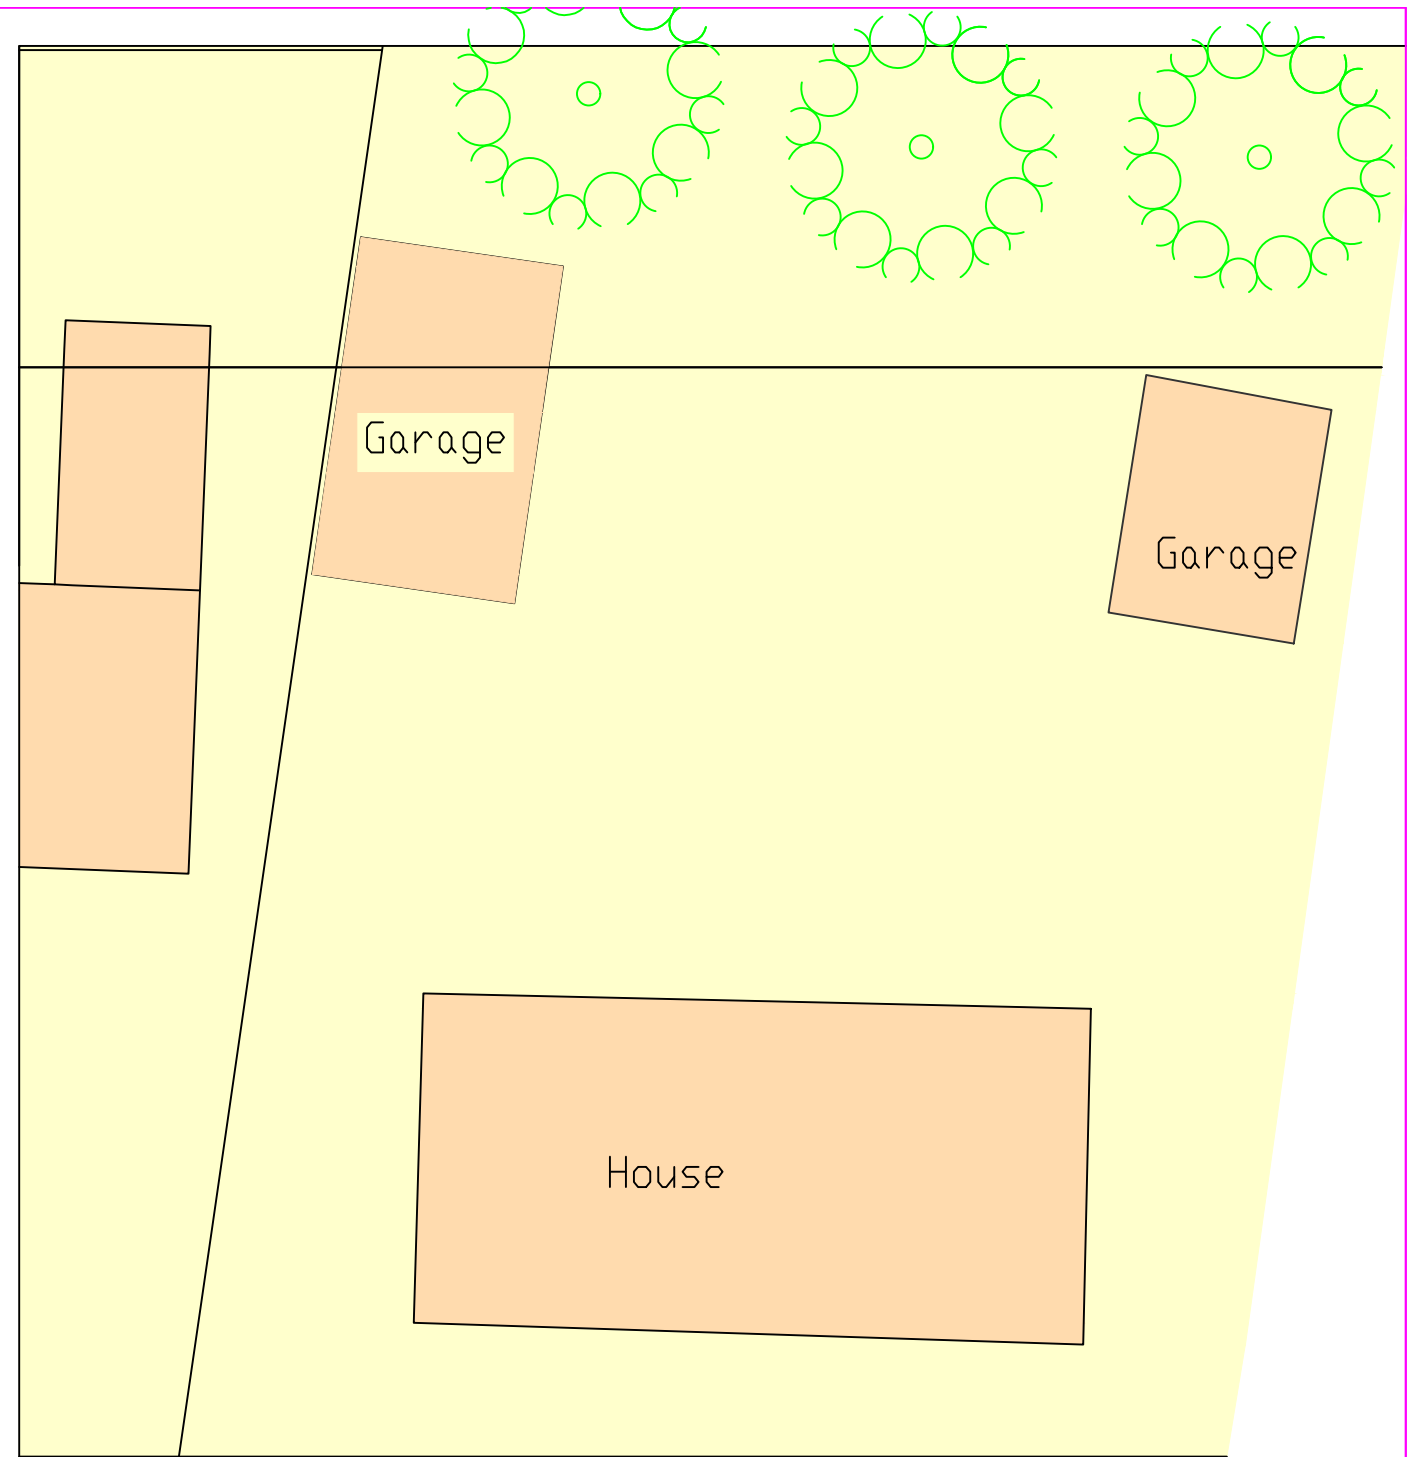

Block Plan Scale 1:500

Layout Scale 1:200

(c) Crown Copyright and Database Rights 2022 OS 100060020

OS Map Scale 1:1250

**Kemple Side.
Clitheroe Road.
Knowle Green.
Preston.
PR3 2YS.**

Plot Scale 1:1250 @ A3 Paper Size

TITLE **Loft Conversion**

DRG.No.

SCALE; 1:1250

DATE. Dec. 2025